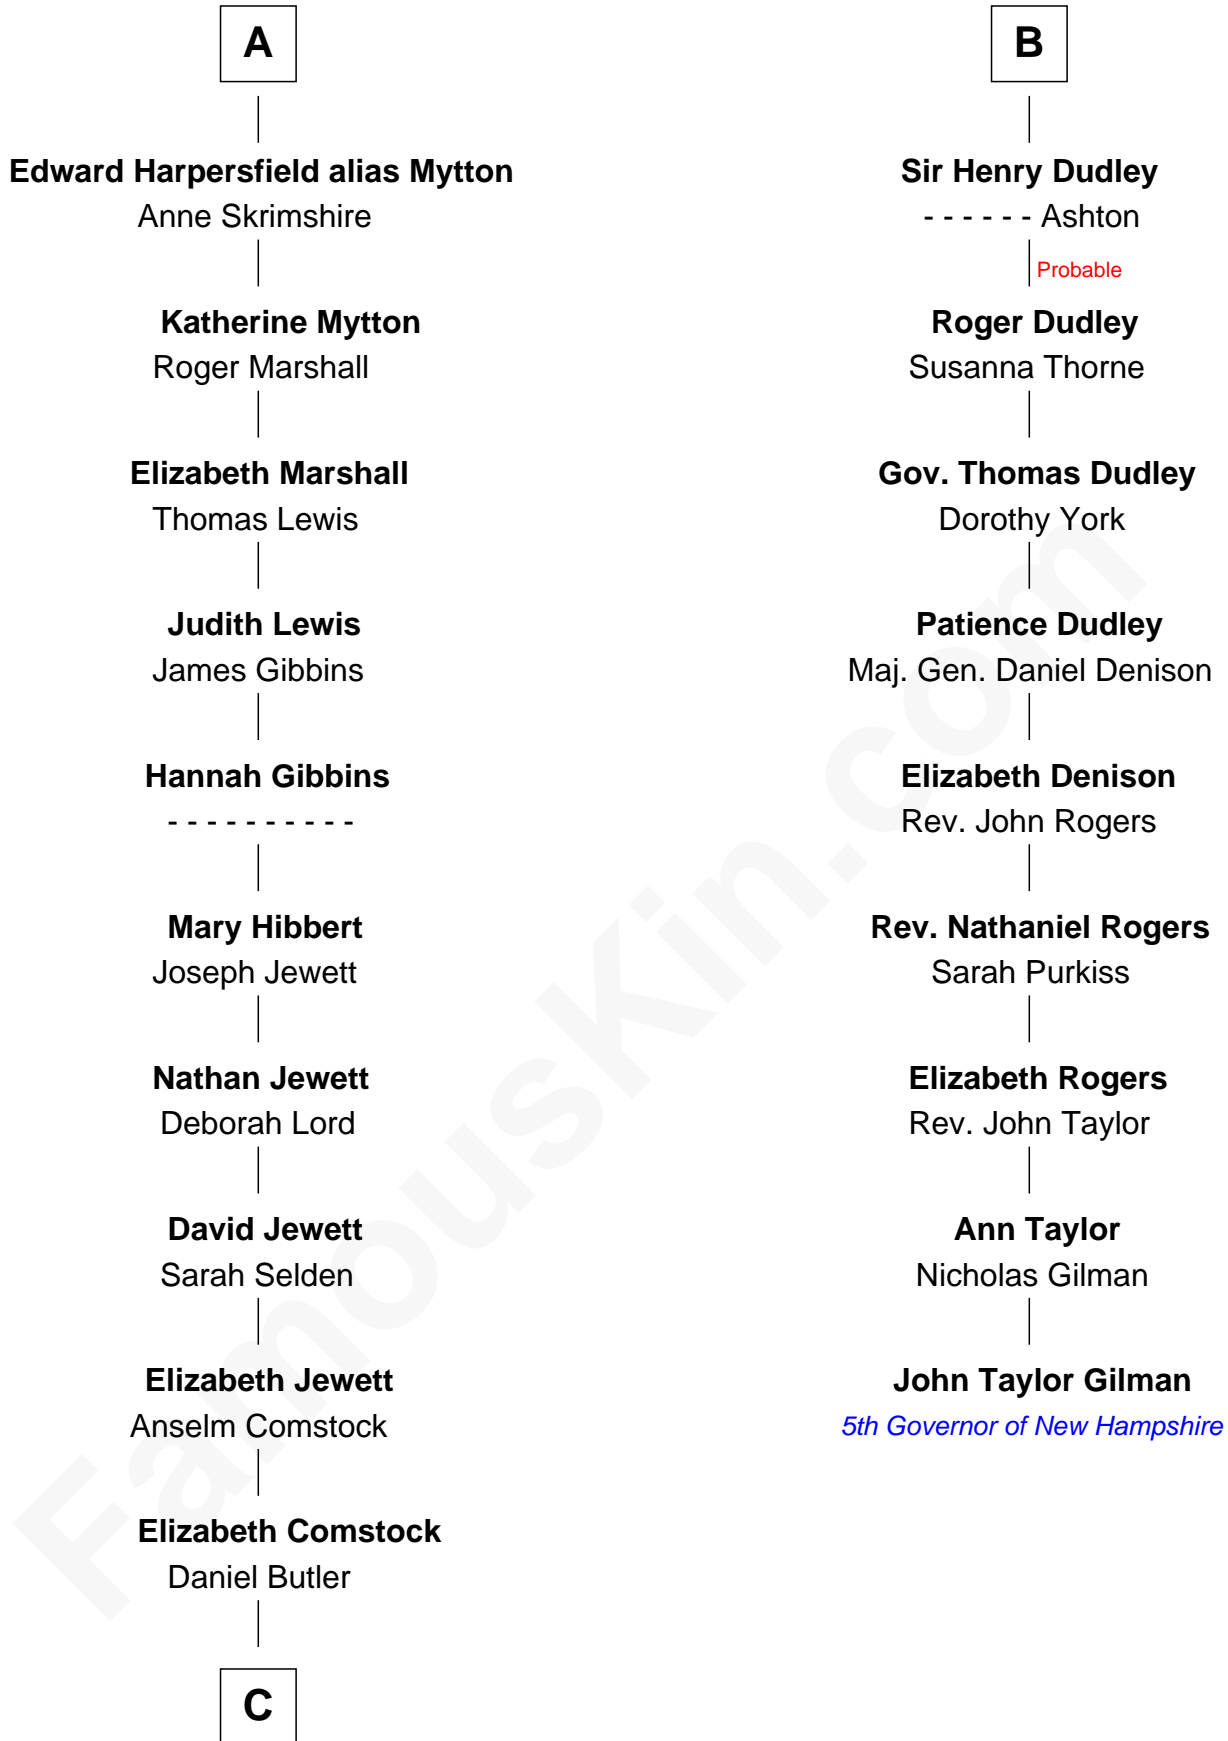

FamousKin.com Relationship Chart of

Gerald Ford

38th U.S. President

15th cousin 6 times removed of

John Taylor Gilman

5th Governor of New Hampshire

Edmund Fitzalan

Alice de Warenne

Leslie Lynch King

—
Gerald Ford

38th U.S. President

FamousKin.com