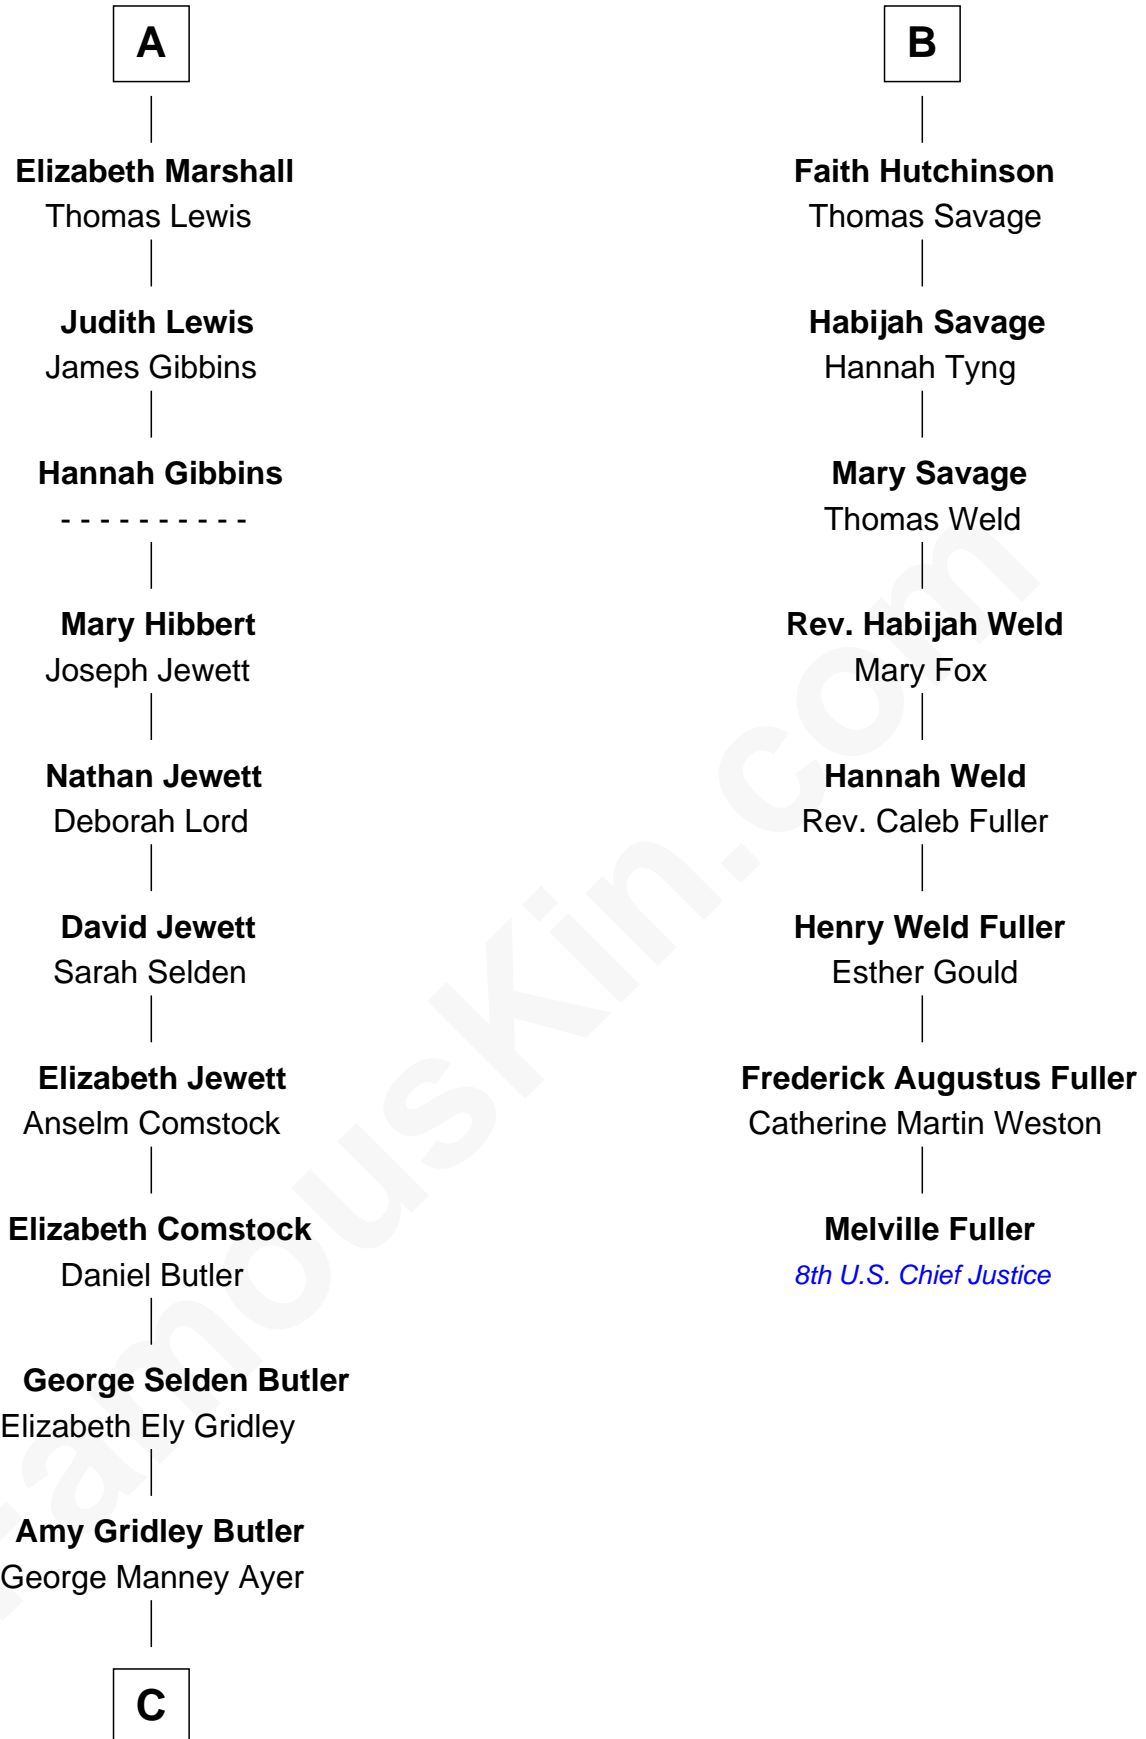

FamousKin.com Relationship Chart of

Gerald Ford

38th U.S. President

14th cousin 5 times removed of

Melville Fuller

8th Chief Justice of the U.S. Supreme Court

Sir Walter Blount

Sancha de Ayala

Margaret de Gresley

Sir Thomas Blount

Agnes Hawley

Anne Blount

William Marbury

Robert Marbury

Katherine Williamson

William Marbury

Agnes Lenton

Rev. Francis Marbury

Bridget Dryden

Anne Marbury

William Hutchinson

B

C

—
Adele Augusta Ayer
Levi Addison Gardner

—
Dorothy Ayer Gardner
Leslie Lynch King

—
Gerald Ford
38th U.S. President

FamousKin.com