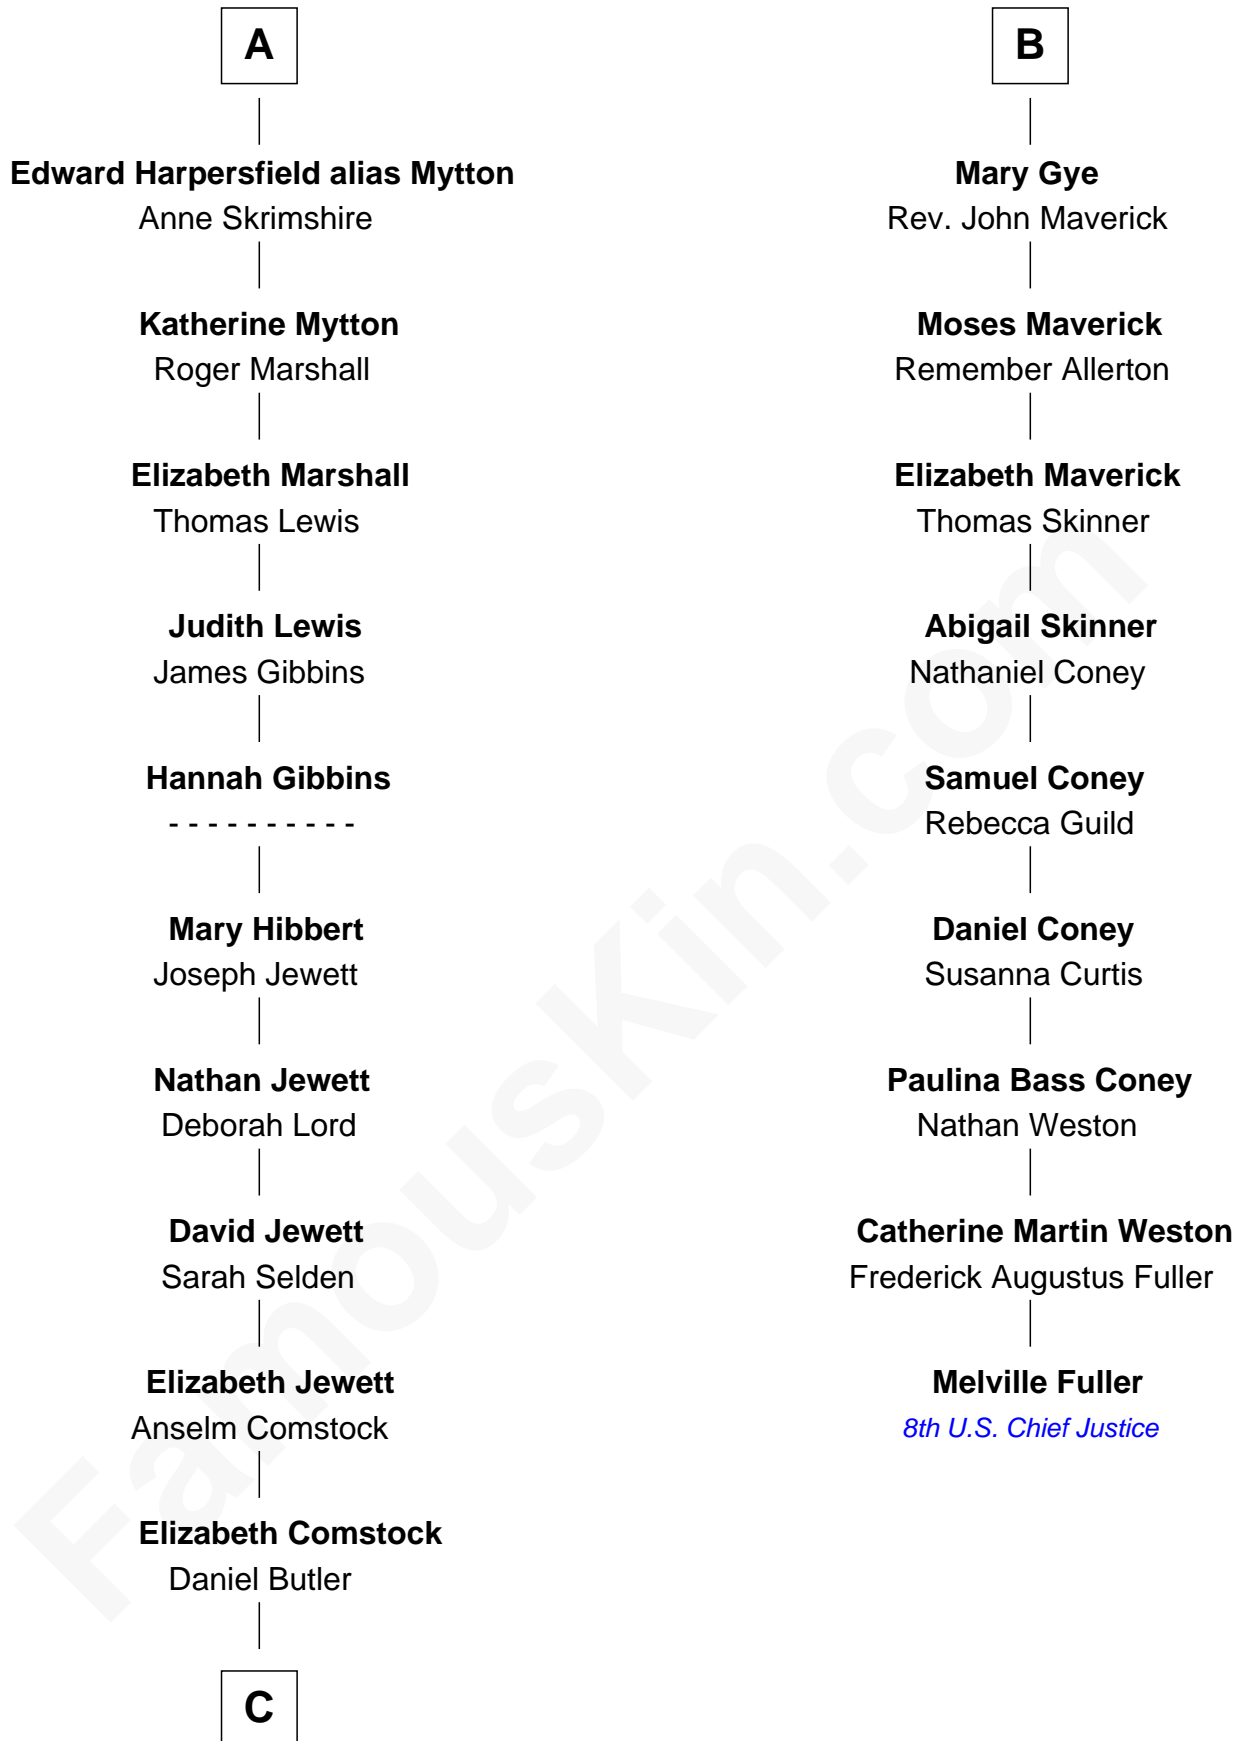

FamousKin.com Relationship Chart of

Gerald Ford

38th U.S. President

15th cousin 6 times removed of

Melville Fuller

8th Chief Justice of the U.S. Supreme Court

C

—
George Selden Butler

Elizabeth Ely Gridley

—
Amy Gridley Butler

George Manney Ayer

—
Adele Augusta Ayer

Levi Addison Gardner

—
Dorothy Ayer Gardner

Leslie Lynch King

—
Gerald Ford

38th U.S. President

FamousKin.com