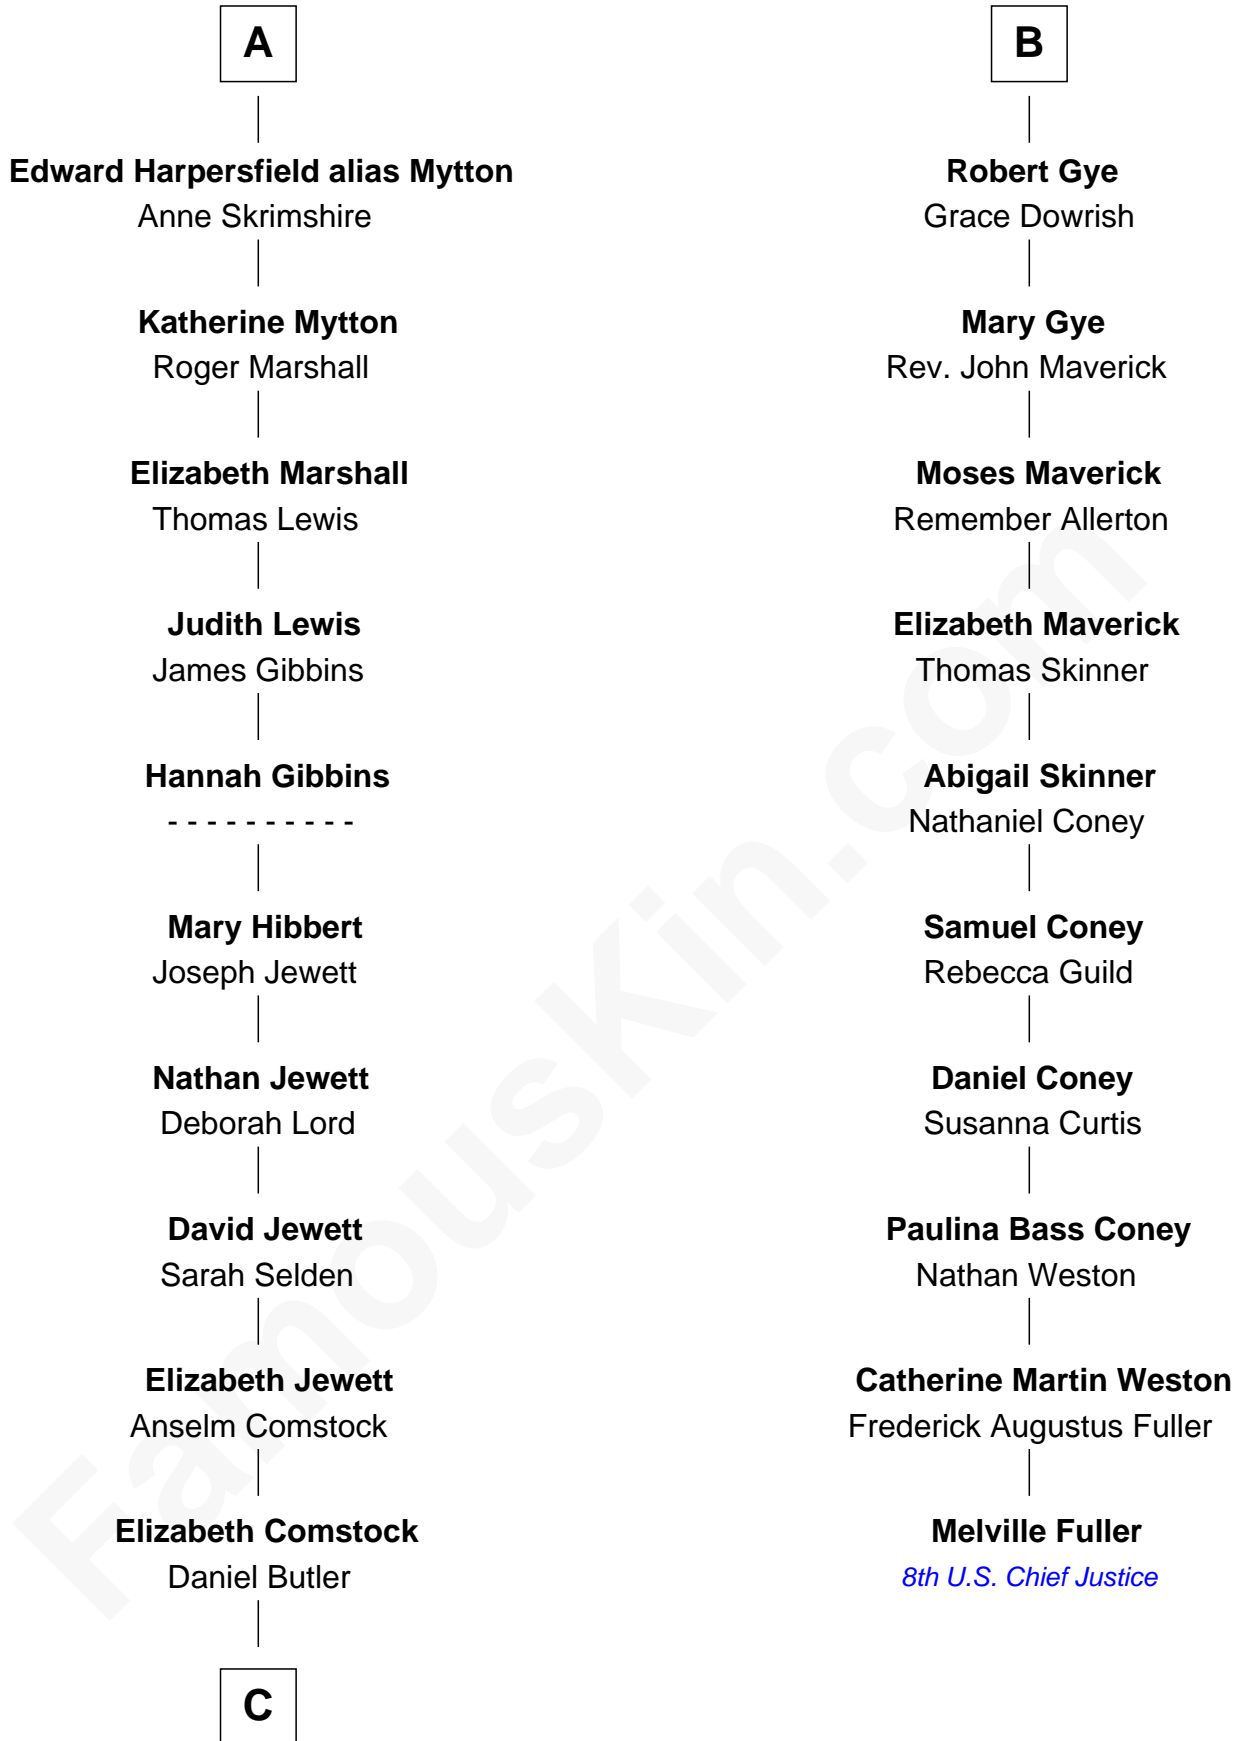

FamousKin.com Relationship Chart of

Gerald Ford

38th U.S. President

16th cousin 5 times removed of

Melville Fuller

8th Chief Justice of the U.S. Supreme Court

Edmund FitzAlan

Alice de Warenne

C

—
George Selden Butler

Elizabeth Ely Gridley

—
Amy Gridley Butler

George Manney Ayer

—
Adele Augusta Ayer

Levi Addison Gardner

—
Dorothy Ayer Gardner

Leslie Lynch King

—
Gerald Ford

38th U.S. President

FamousKin.com