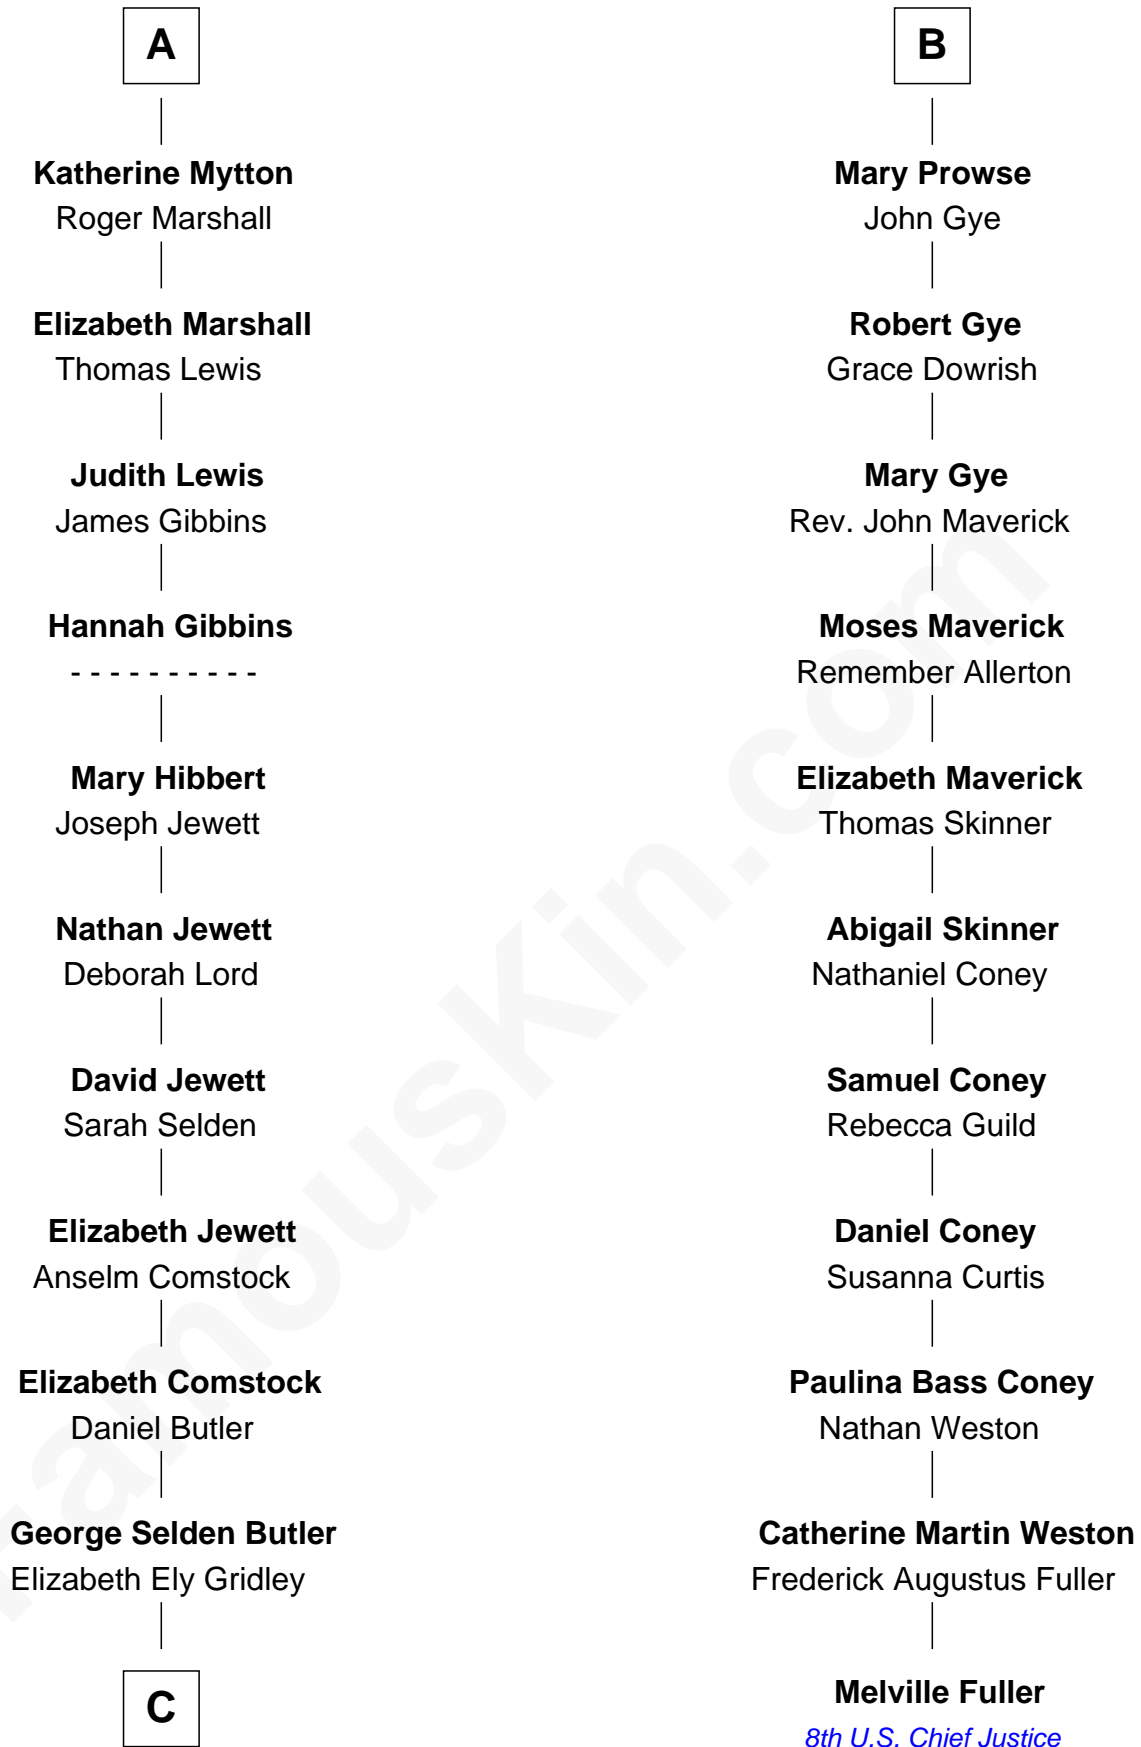

# FamousKin.com Relationship Chart of

**Gerald Ford**

*38th U.S. President*

17th cousin 3 times removed of

**Melville Fuller**

*8th Chief Justice of the U.S. Supreme Court*

**Sir Maurice de Berkeley**

Eve la Zouche

John Maltravers

**Sir John Maltravers**

Gwenthin - - - - -

**Eleanor Maltravers**

John FitzAlan

**Joan FitzAlan**

Sir William Echyngham

**Joan Echyngham**

Sir John Bayntun

**Henry Bayntun**

- - - - -

**Jane Bayntun**

Thomas Prowse

**B**

**C**

—  
**Amy Gridley Butler**  
George Manney Ayer

—  
**Adele Augusta Ayer**  
Levi Addison Gardner

—  
**Dorothy Ayer Gardner**  
Leslie Lynch King

—  
**Gerald Ford**  
*38th U.S. President*

FamousKin.com