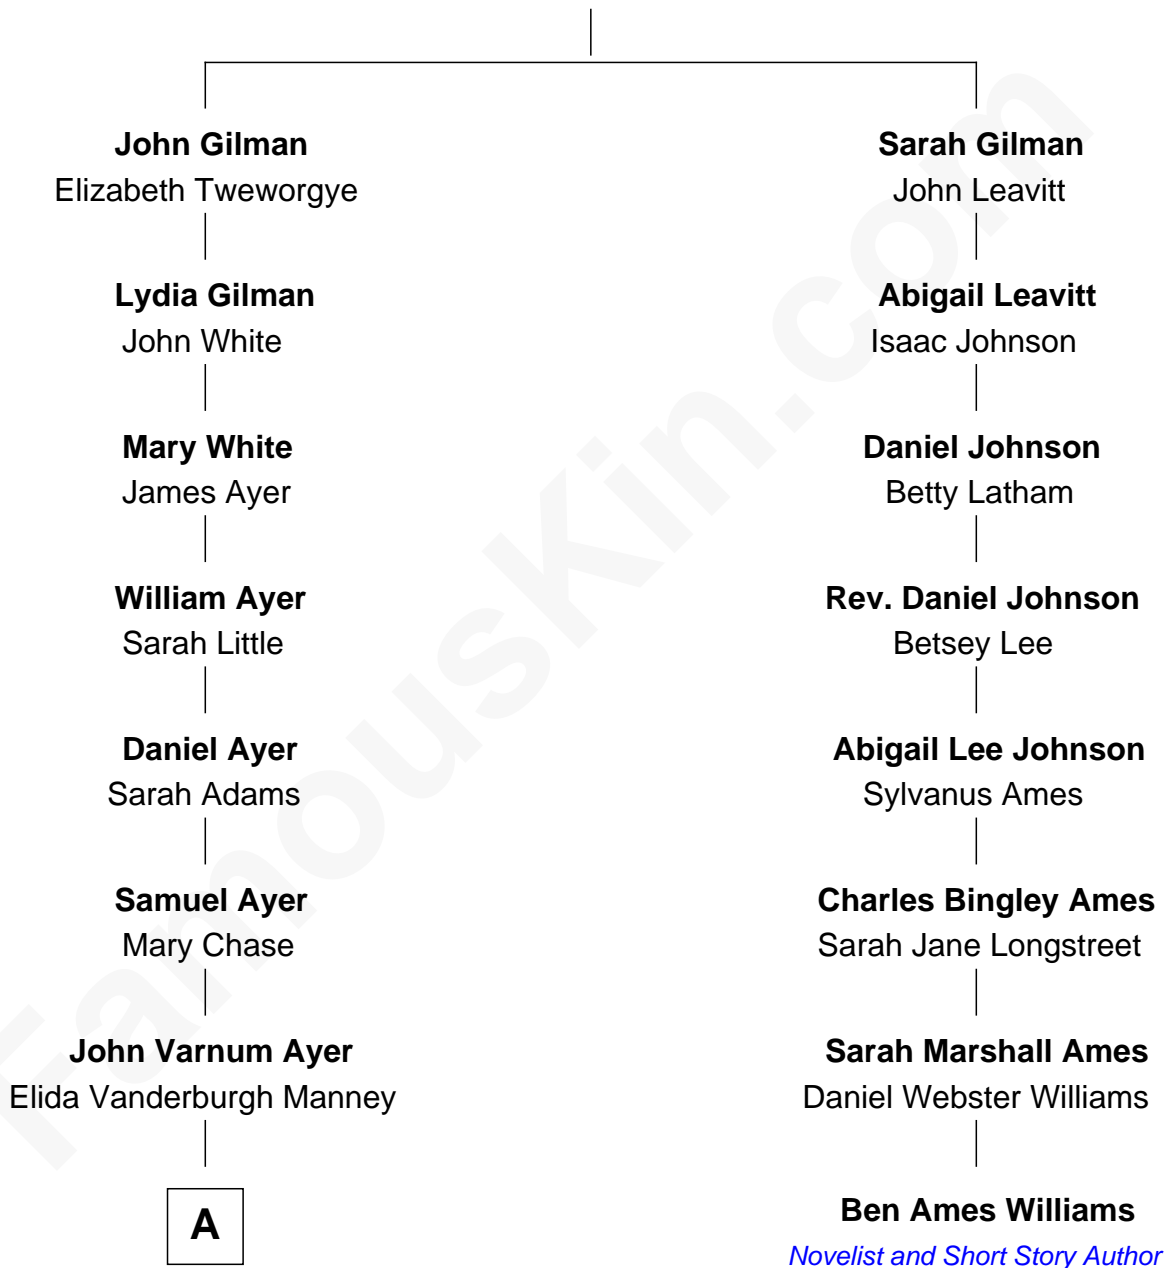

# FamousKin.com Relationship Chart of

**Gerald Ford**

*38th U.S. President*

7th cousin 3 times removed of

**Ben Ames Williams**

*Novelist and Short Story Author*

**Edward Gilman**

Mary Clark

**A**

George Manney Ayer

Amy Gridley Butler

Adele Augusta Ayer

Levi Addison Gardner

Dorothy Ayer Gardner

Leslie Lynch King

Gerald Ford

*38th U.S. President*

FamousKin.com