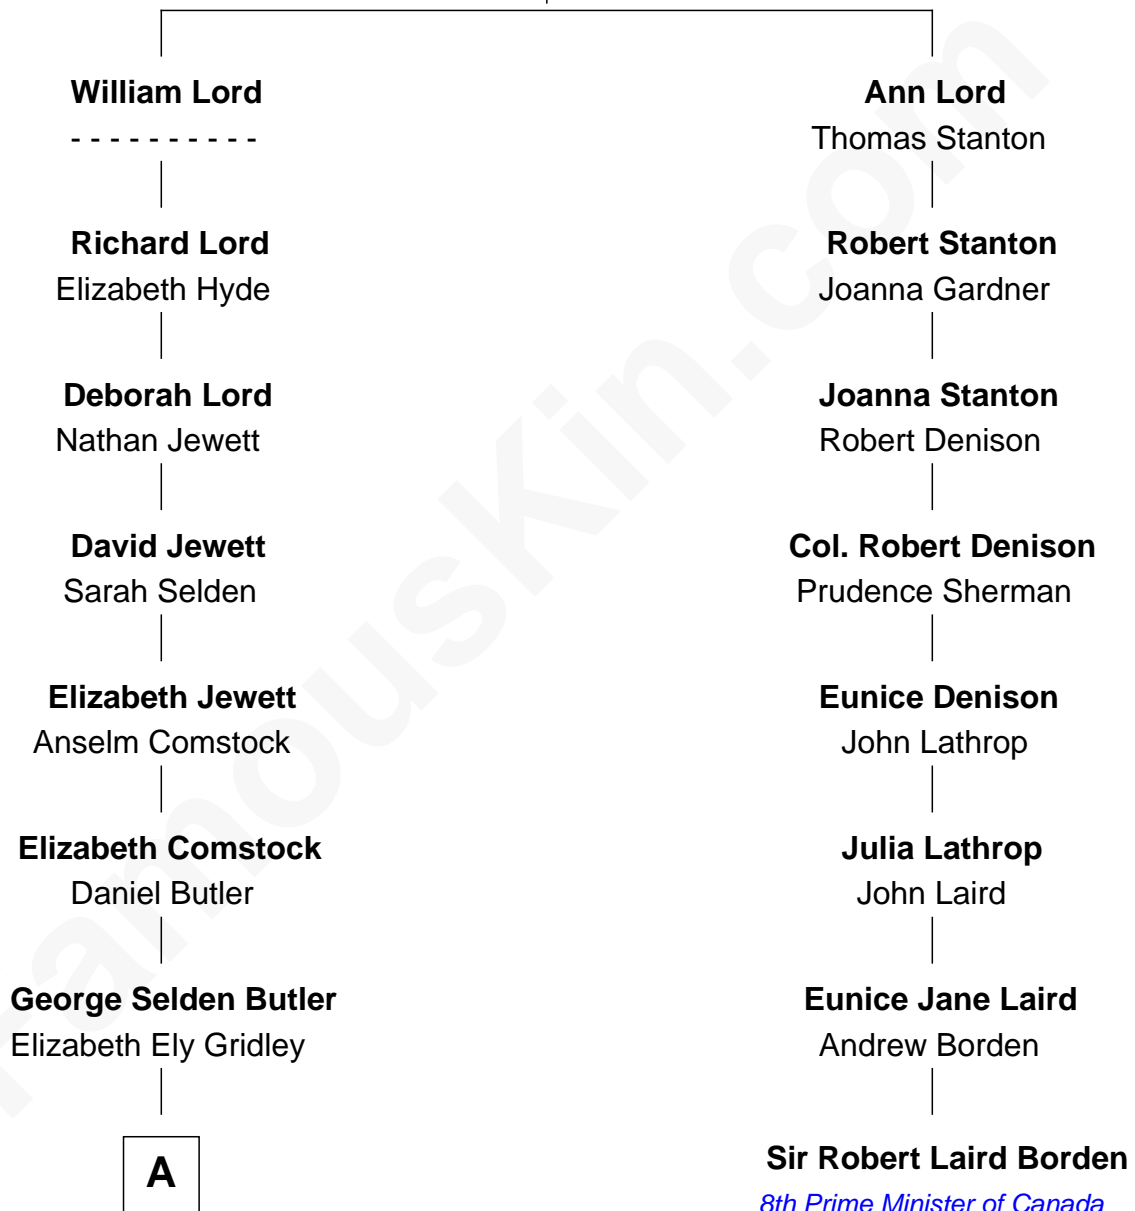

FamousKin.com Relationship Chart of

Gerald Ford

38th U.S. President

7th cousin 3 times removed of

Sir Robert Laird Borden

8th Prime Minister of Canada

Thomas Lord

Dorothy Bird

A

—
Amy Gridley Butler
George Manney Ayer

—
Adele Augusta Ayer
Levi Addison Gardner

—
Dorothy Ayer Gardner
Leslie Lynch King

—
Gerald Ford
38th U.S. President

FamousKin.com