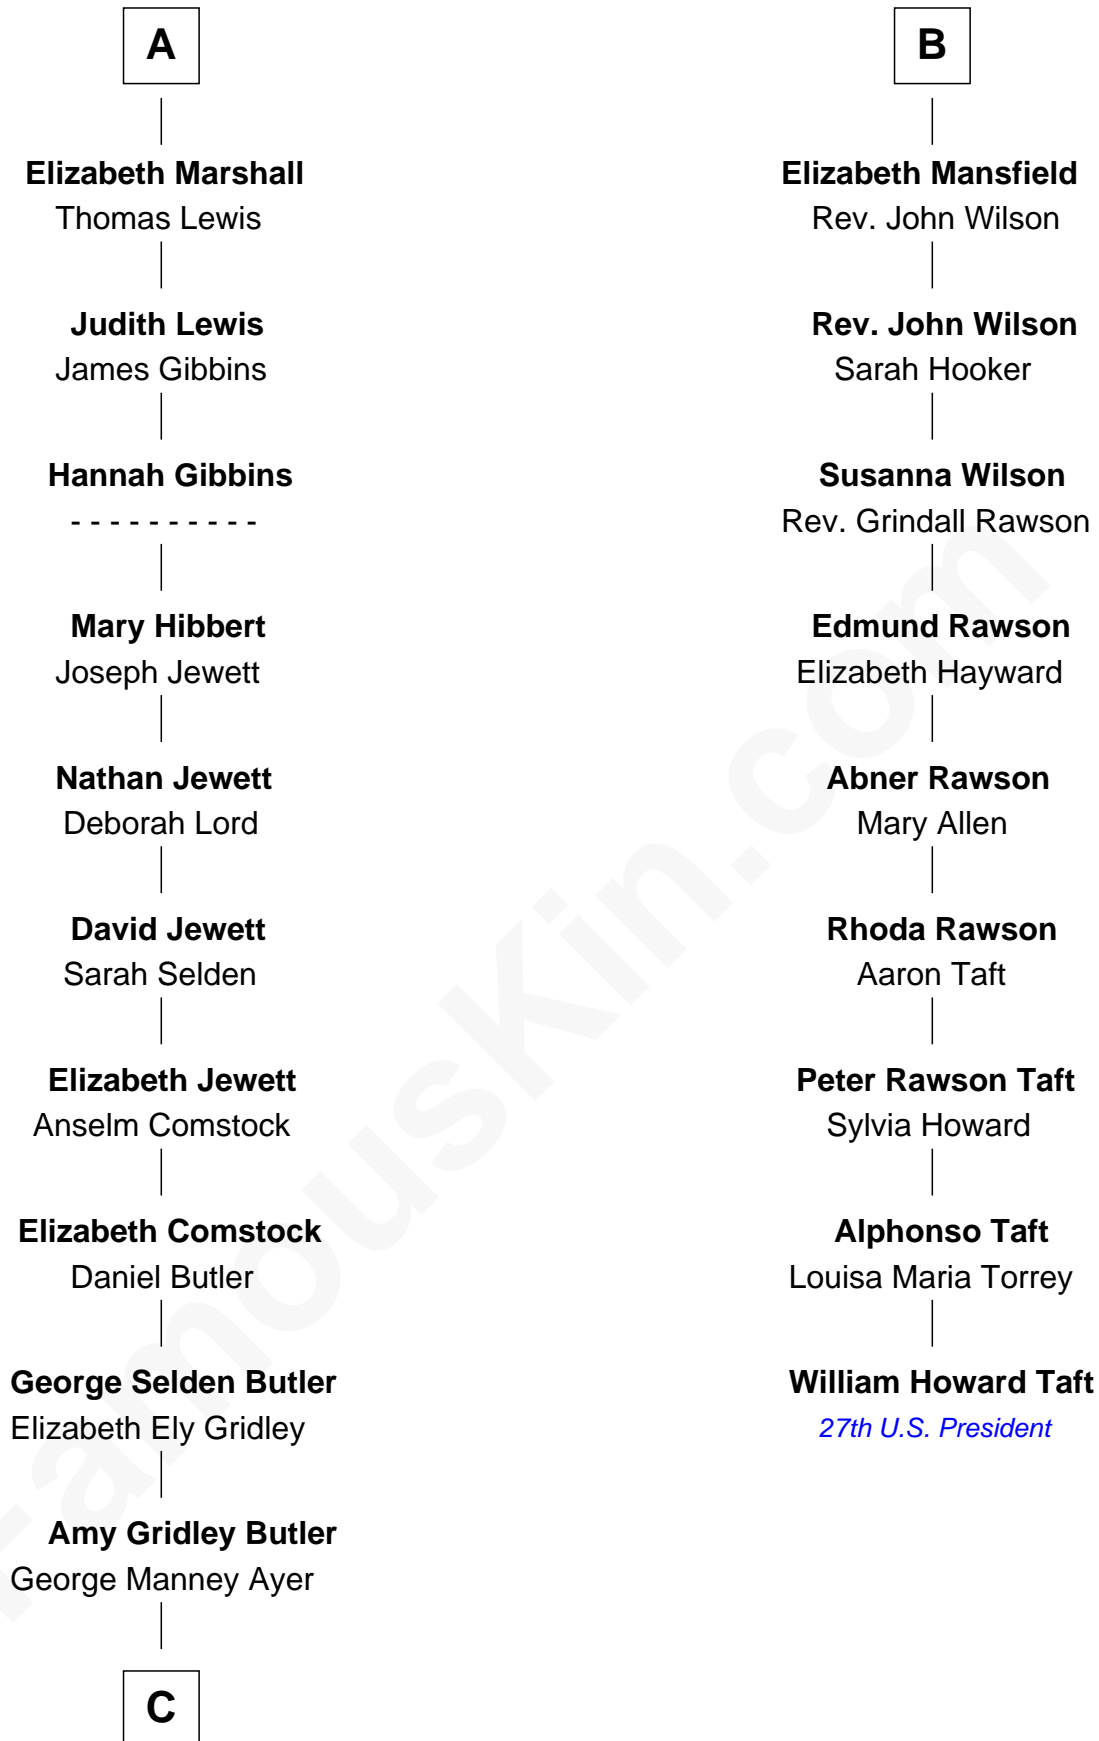

FamousKin.com Relationship Chart of

Gerald Ford

38th U.S. President

15th cousin 4 times removed of

William Howard Taft

27th U.S. President

Sir William Willoughby

Lucy le Strange

Joyce Mytton

John Harpersfield

Edward Harpersfield alias Mytton

Anne Skrimshire

Katherine Mytton

Roger Marshall

A

Margery Willoughby

Sir Ralph Eure

Anne Eure

Lancelot Mansfield

John Mansfield

Elizabeth - - - - -

B

C

Adele Augusta Ayer
Levi Addison Gardner

Dorothy Ayer Gardner
Leslie Lynch King

Gerald Ford
38th U.S. President

FamousKin.com