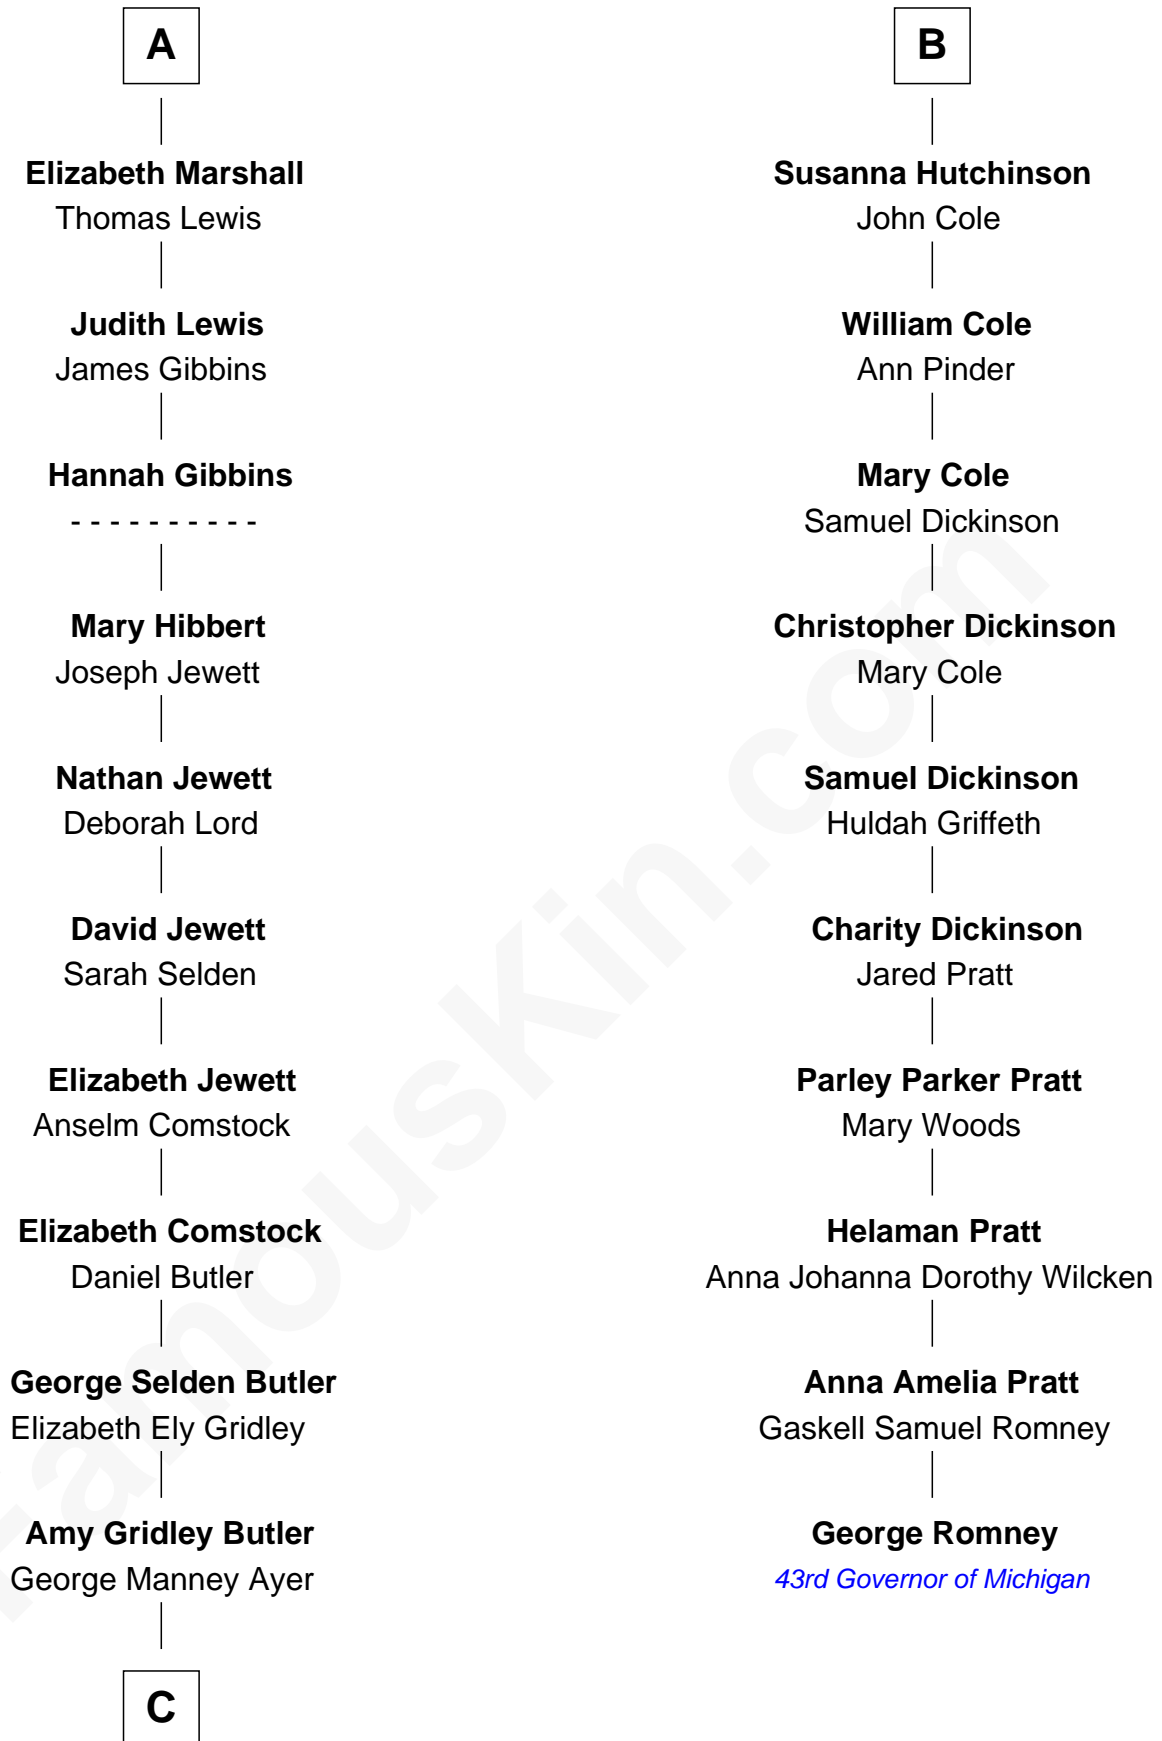

FamousKin.com Relationship Chart of

Gerald Ford

38th U.S. President

16th cousin 3 times removed of

George Romney

43rd Governor of Michigan

Sir Walter Blount

Sancha de Ayala

Margaret de Gresley

Sir Thomas Blount

Agnes Hawley

Anne Blount

William Marbury

Robert Marbury

Katherine Williamson

William Marbury

Agnes Lenton

Rev. Francis Marbury

Bridget Dryden

Anne Marbury

William Hutchinson

B

C

Adele Augusta Ayer
Levi Addison Gardner

Dorothy Ayer Gardner
Leslie Lynch King

Gerald Ford
38th U.S. President

FamousKin.com