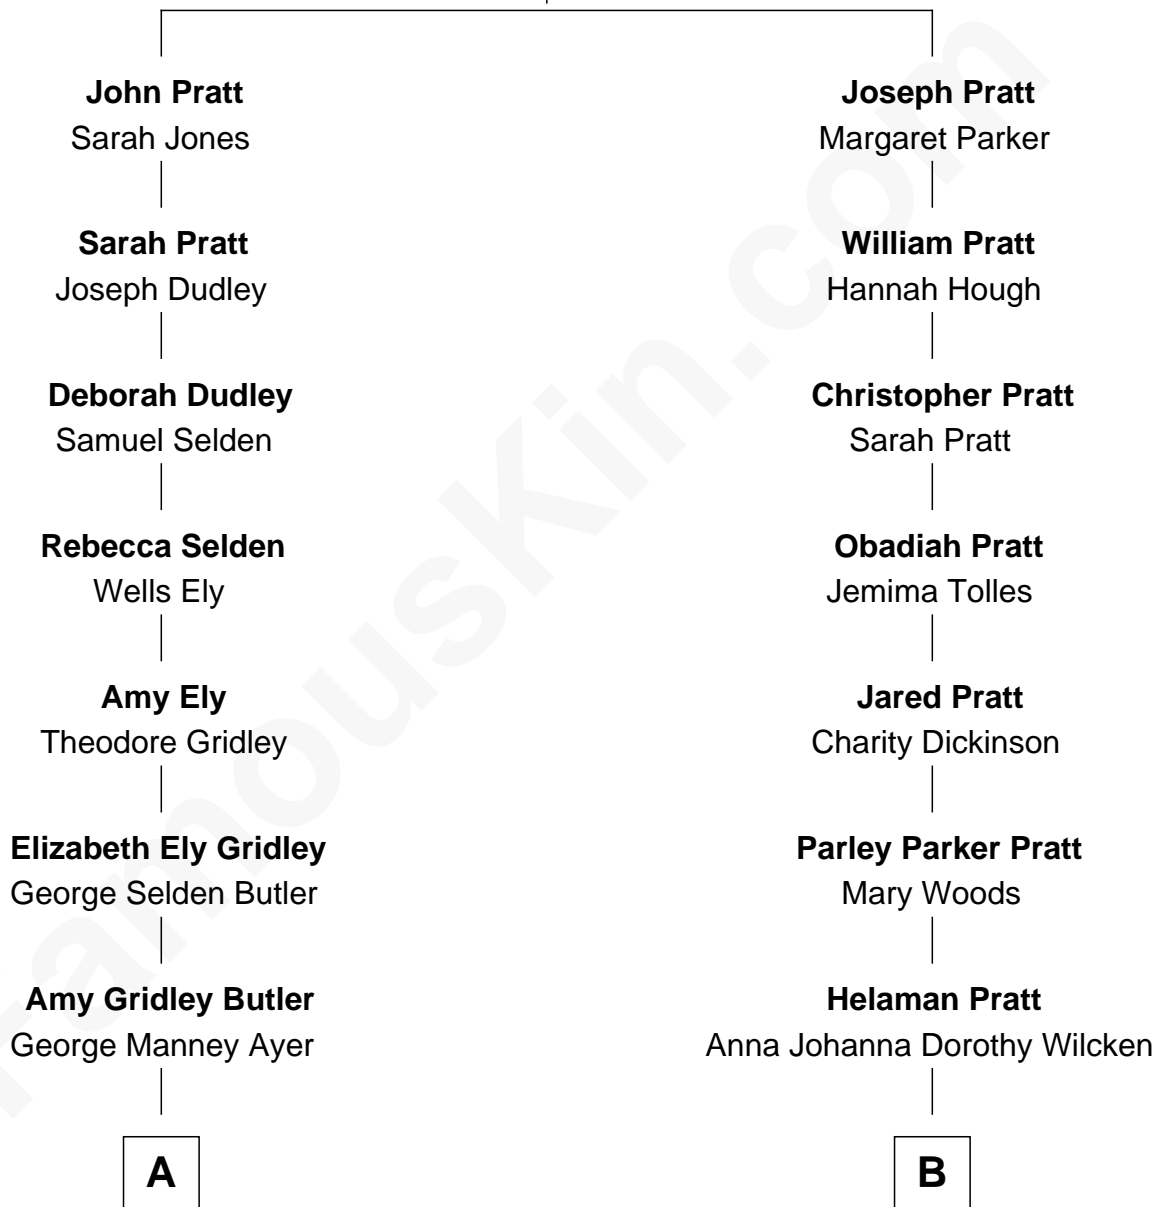

FamousKin.com Relationship Chart of

Gerald Ford

38th U.S. President

8th cousin 1 time removed of

George Romney

43rd Governor of Michigan

William Pratt
Elizabeth Clark

A

Adele Augusta Ayer
Levi Addison Gardner

Dorothy Ayer Gardner
Leslie Lynch King

Gerald Ford
38th U.S. President

B

Anna Amelia Pratt
Gaskell Samuel Romney

George Romney
43rd Governor of Michigan

FamousKin.com