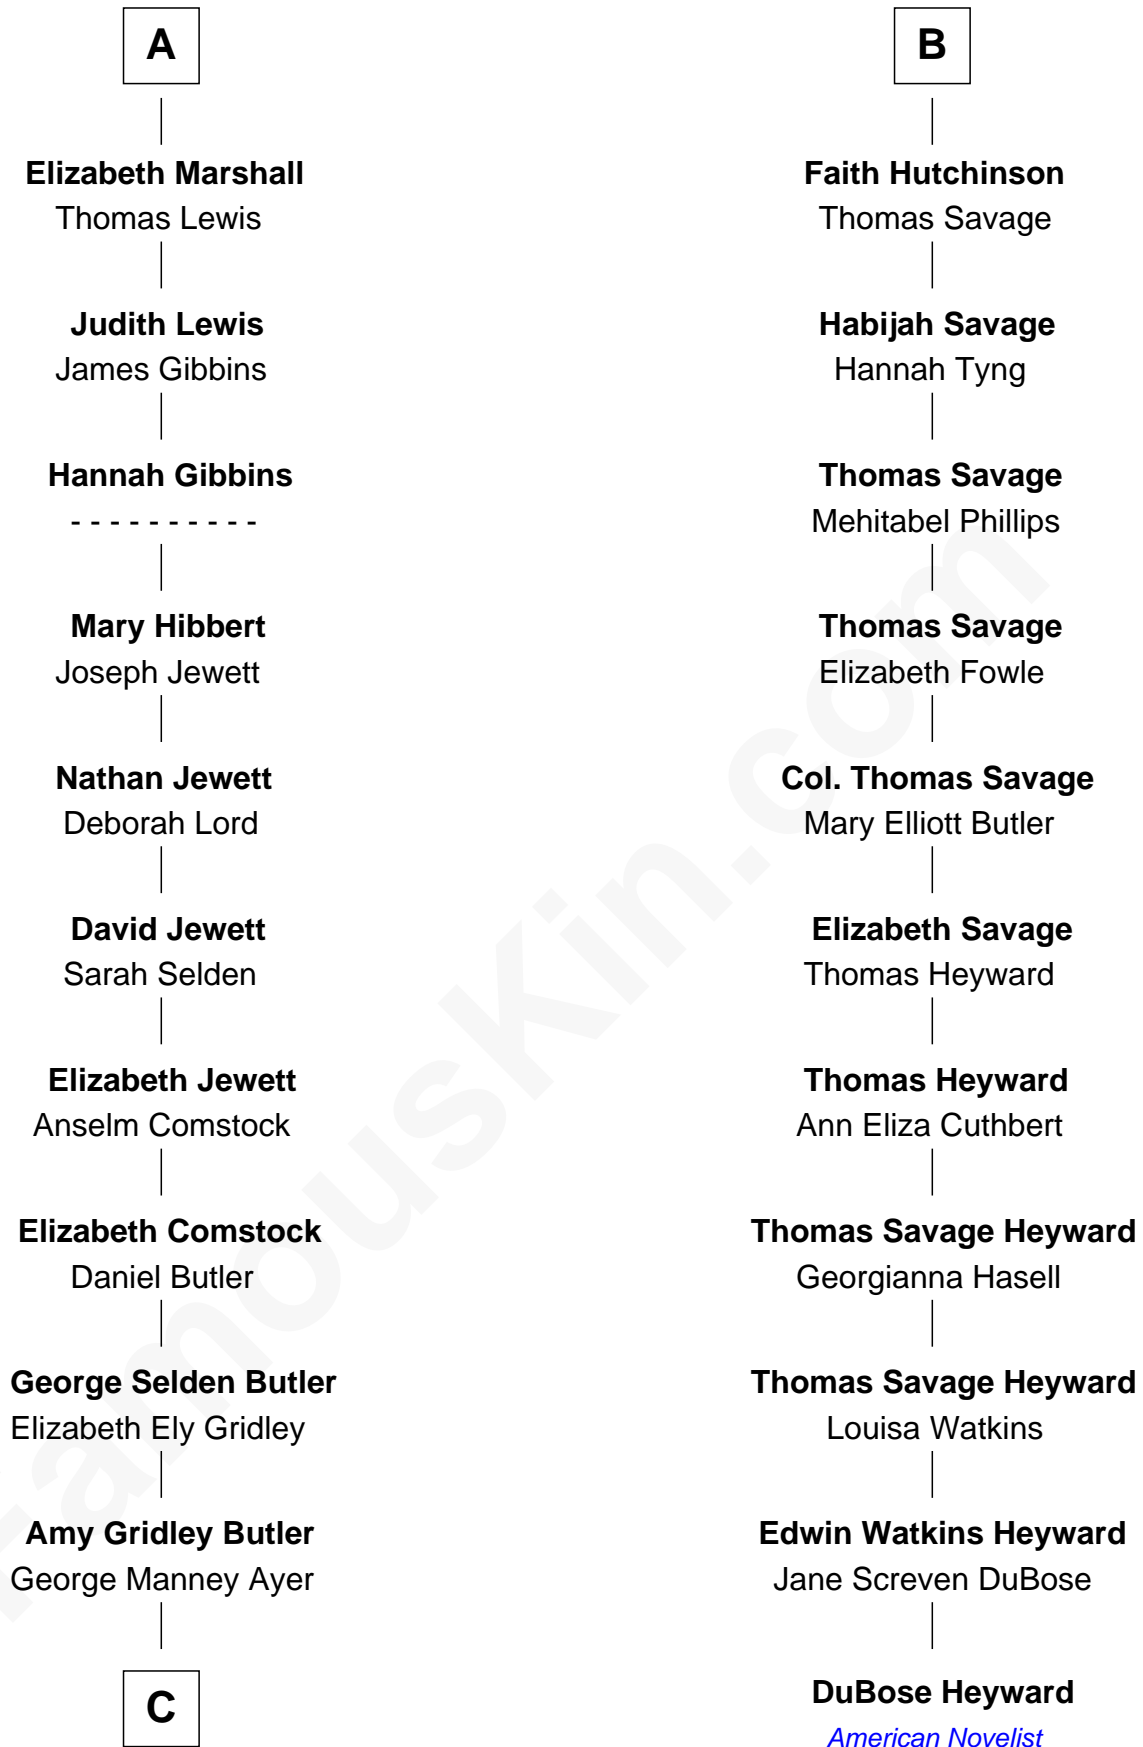

FamousKin.com Relationship Chart of

Gerald Ford

38th U.S. President

17th cousin 2 times removed of

DuBose Heyward

Author of Porgy (Porgy & Bess)

Sir Walter Blount

Sancha de Ayala

Margaret de Gresley

Sir Thomas Blount

Agnes Hawley

Anne Blount

William Marbury

Robert Marbury

Katherine Williamson

William Marbury

Agnes Lenton

Rev. Francis Marbury

Bridget Dryden

Anne Marbury

William Hutchinson

B

C

—
Adele Augusta Ayer
Levi Addison Gardner

—
Dorothy Ayer Gardner
Leslie Lynch King

—
Gerald Ford
38th U.S. President

FamousKin.com