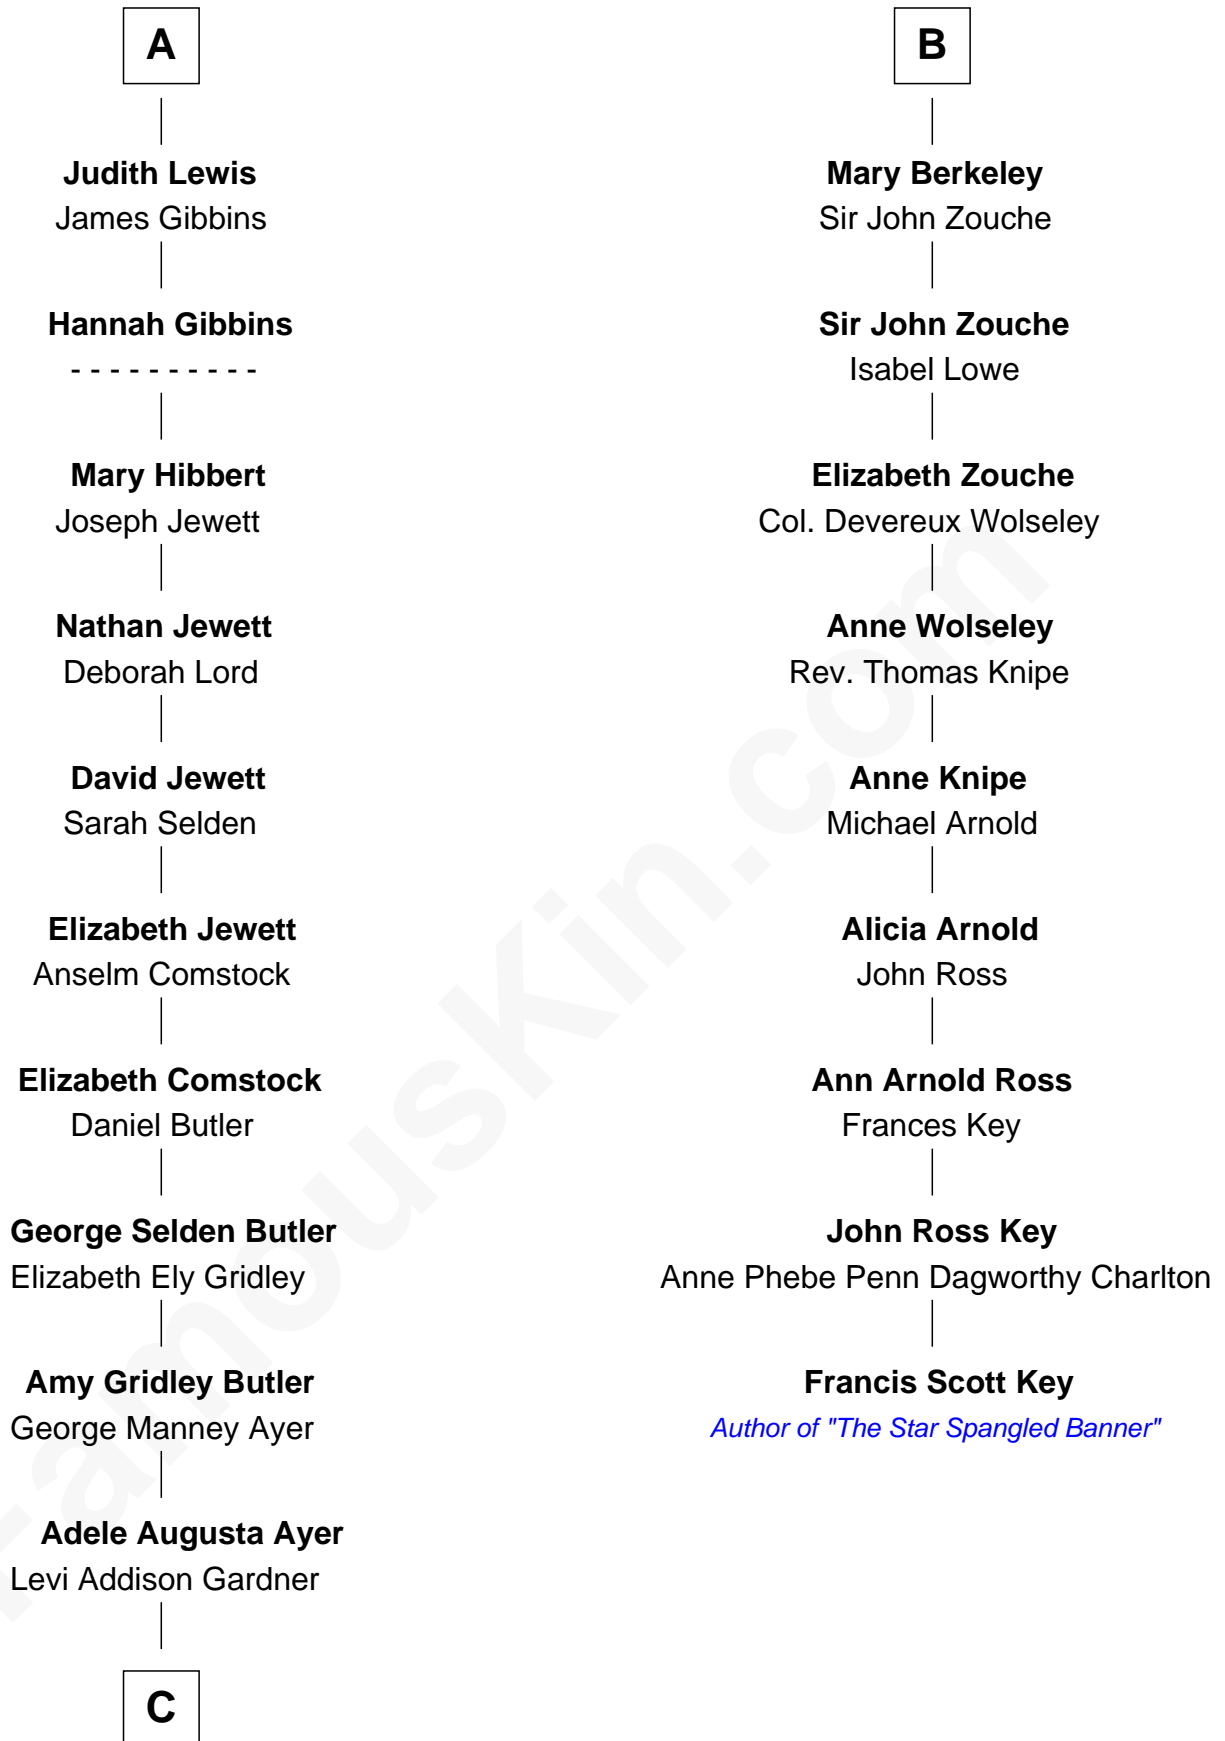

FamousKin.com

Relationship Chart of

Gerald Ford

38th U.S. President

15th cousin 3 times removed of

Francis Scott Key

Author of "The Star Spangled Banner"

C

—
Dorothy Ayer Gardner

Leslie Lynch King

—
Gerald Ford

38th U.S. President

FamousKin.com