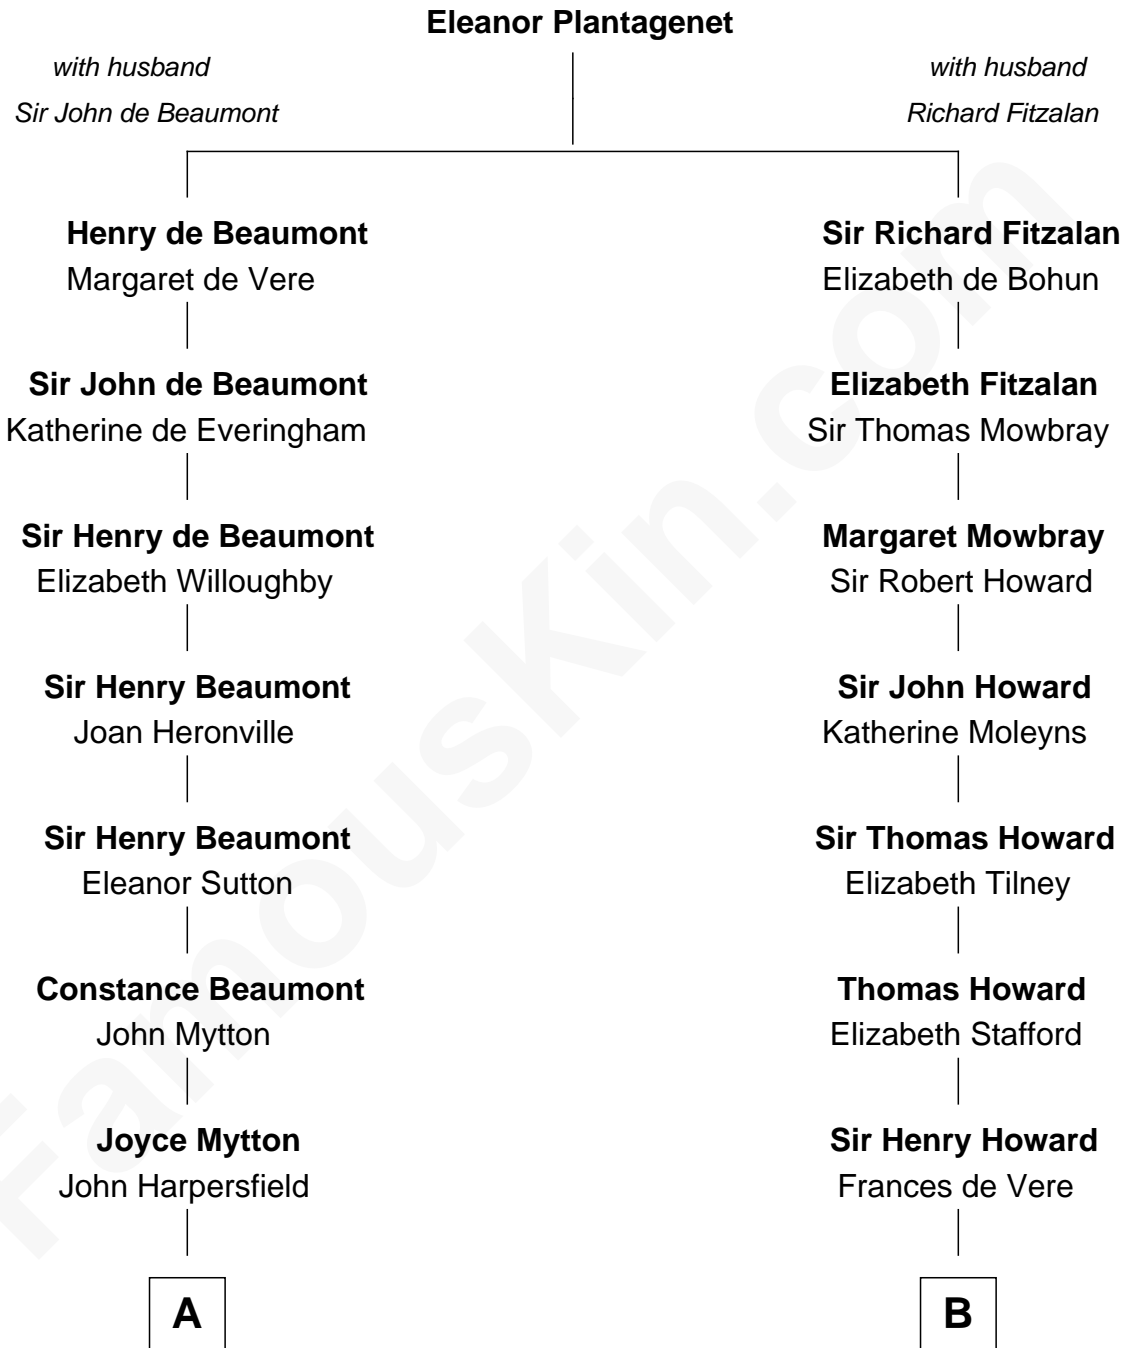

FamousKin.com Relationship Chart of

Gerald Ford

38th U.S. President

16th cousin 5 times removed of

Francis Scott Key

Author of "The Star Spangled Banner"

A

Edward Harpersfield alias Mytton

Anne Skrimshire

Katherine Mytton

Roger Marshall

Elizabeth Marshall

Thomas Lewis

Judith Lewis

James Gibbins

Hannah Gibbins