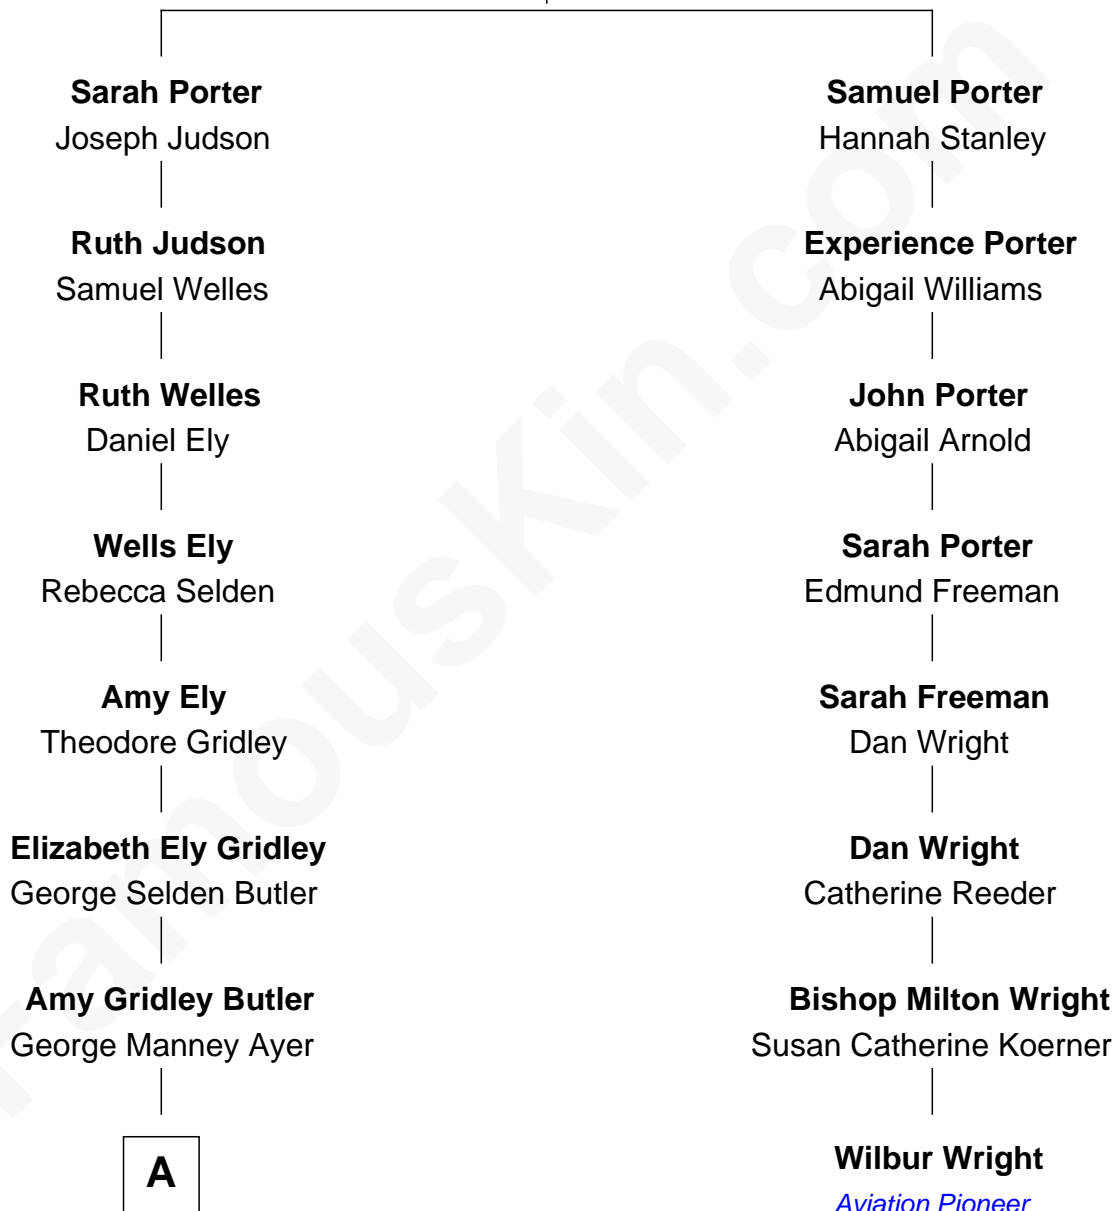

FamousKin.com Relationship Chart of

Gerald Ford

38th U.S. President

7th cousin 2 times removed of

Wilbur Wright

Wright Brothers - Aviation Pioneer

John Porter

Anna White

A

—
Adele Augusta Ayer
Levi Addison Gardner

—
Dorothy Ayer Gardner
Leslie Lynch King

—
Gerald Ford
38th U.S. President

FamousKin.com