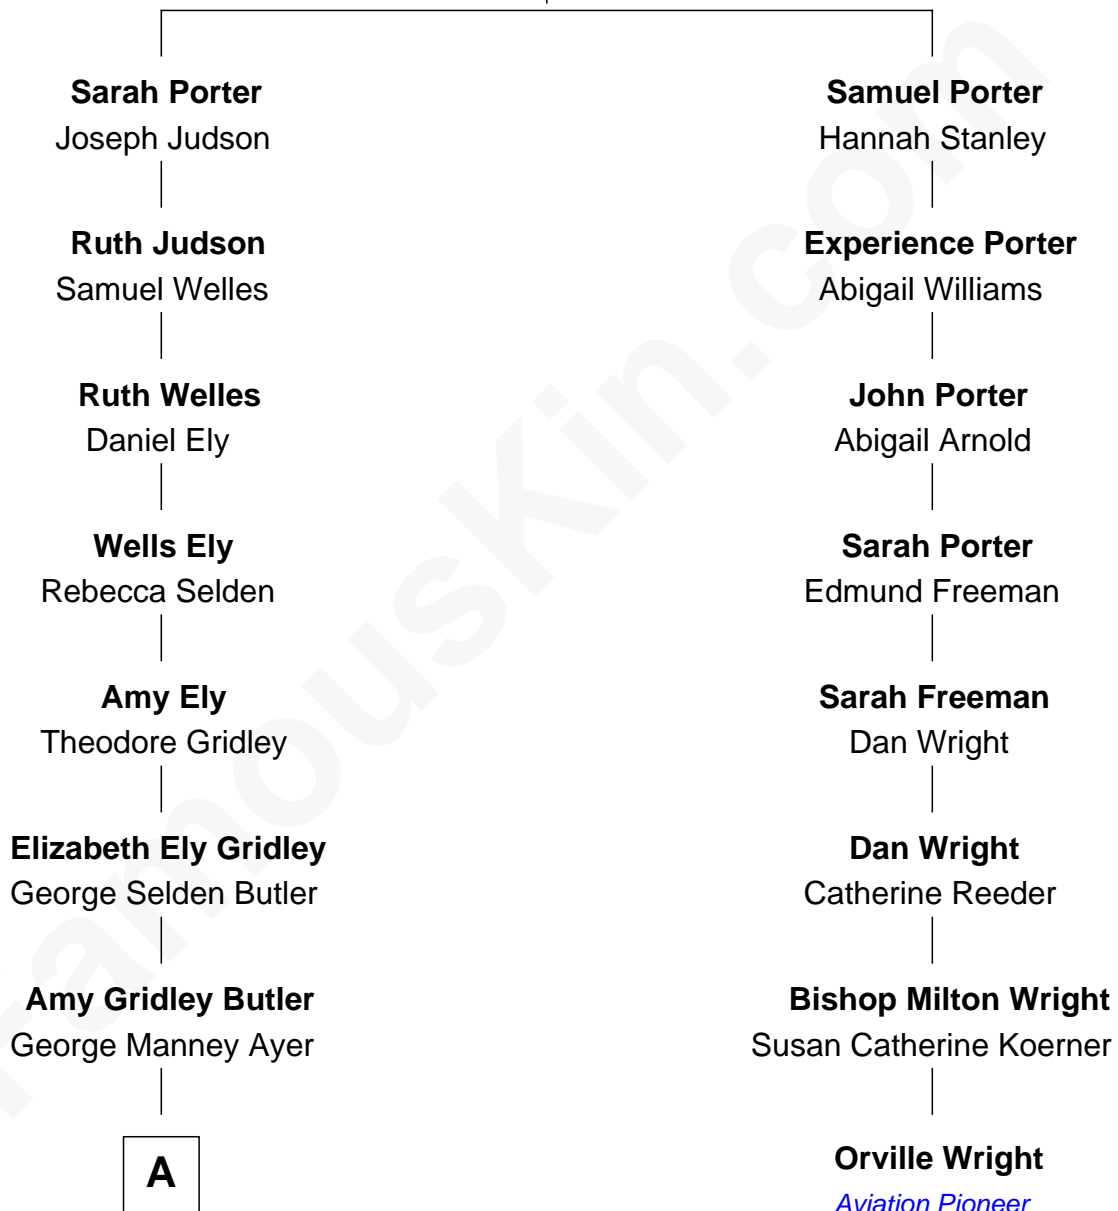

FamousKin.com Relationship Chart of

Gerald Ford

38th U.S. President

7th cousin 2 times removed of

Orville Wright

Wright Brothers - Aviation Pioneer

John Porter

Anna White

A

—
Adele Augusta Ayer
Levi Addison Gardner

—
Dorothy Ayer Gardner
Leslie Lynch King

—
Gerald Ford
38th U.S. President

FamousKin.com