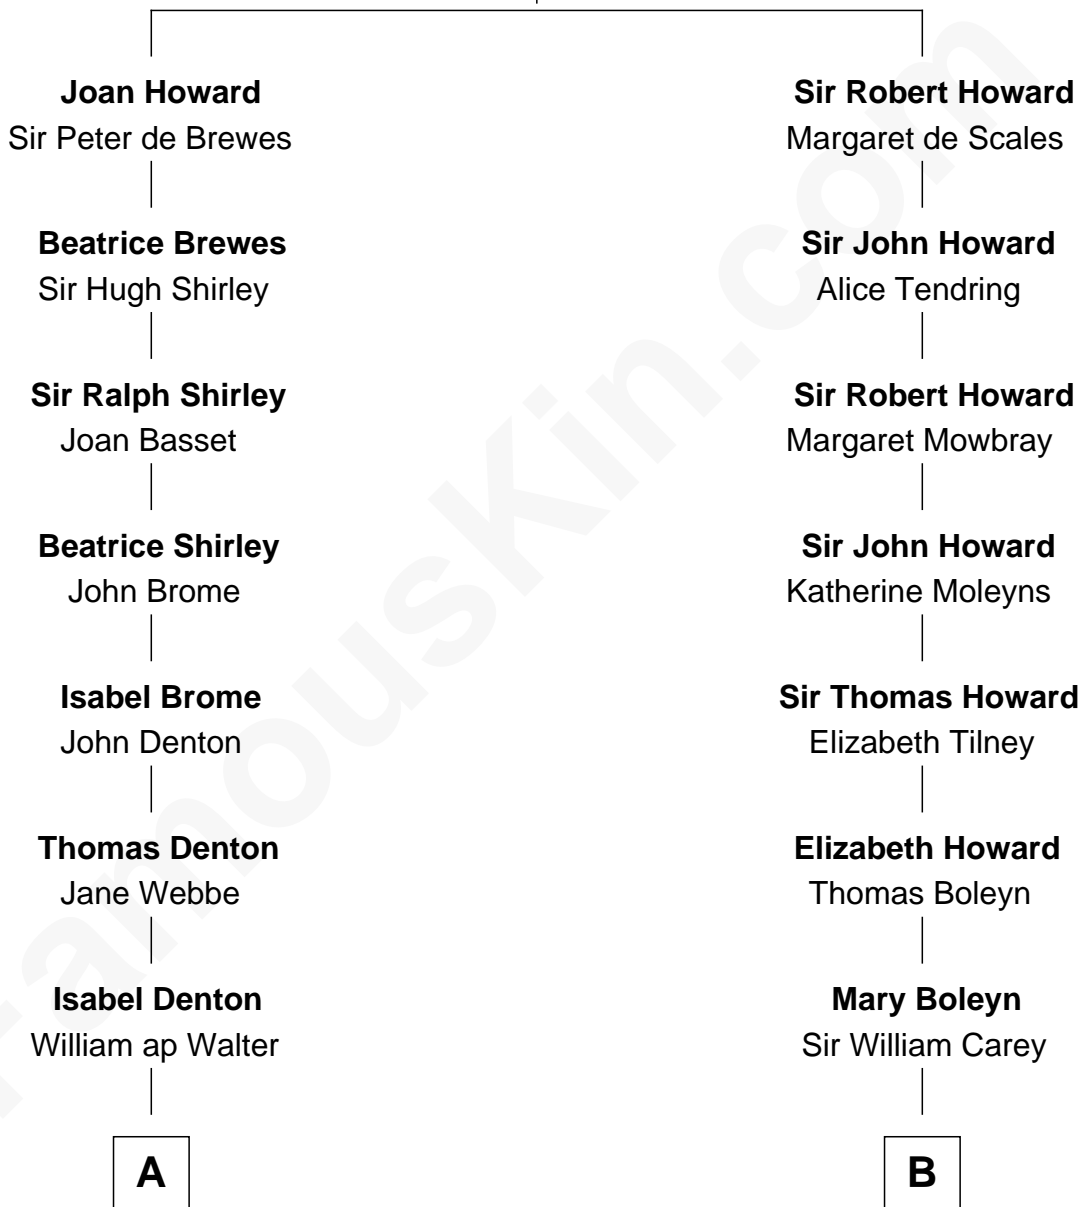

FamousKin.com Relationship Chart of

Gerald Ford

38th U.S. President

18th cousin 2 times removed of

John D. Rockefeller

Founder of the Standard Oil Company

Sir John Howard

Alice de Bois

C

George Manney Ayer
Amy Gridley Butler

Adele Augusta Ayer
Levi Addison Gardner

Dorothy Ayer Gardner
Leslie Lynch King

Gerald Ford
38th U.S. President

D

William Avery Rockefeller
Eliza Davison

John D. Rockefeller
Founder of the Standard Oil Company