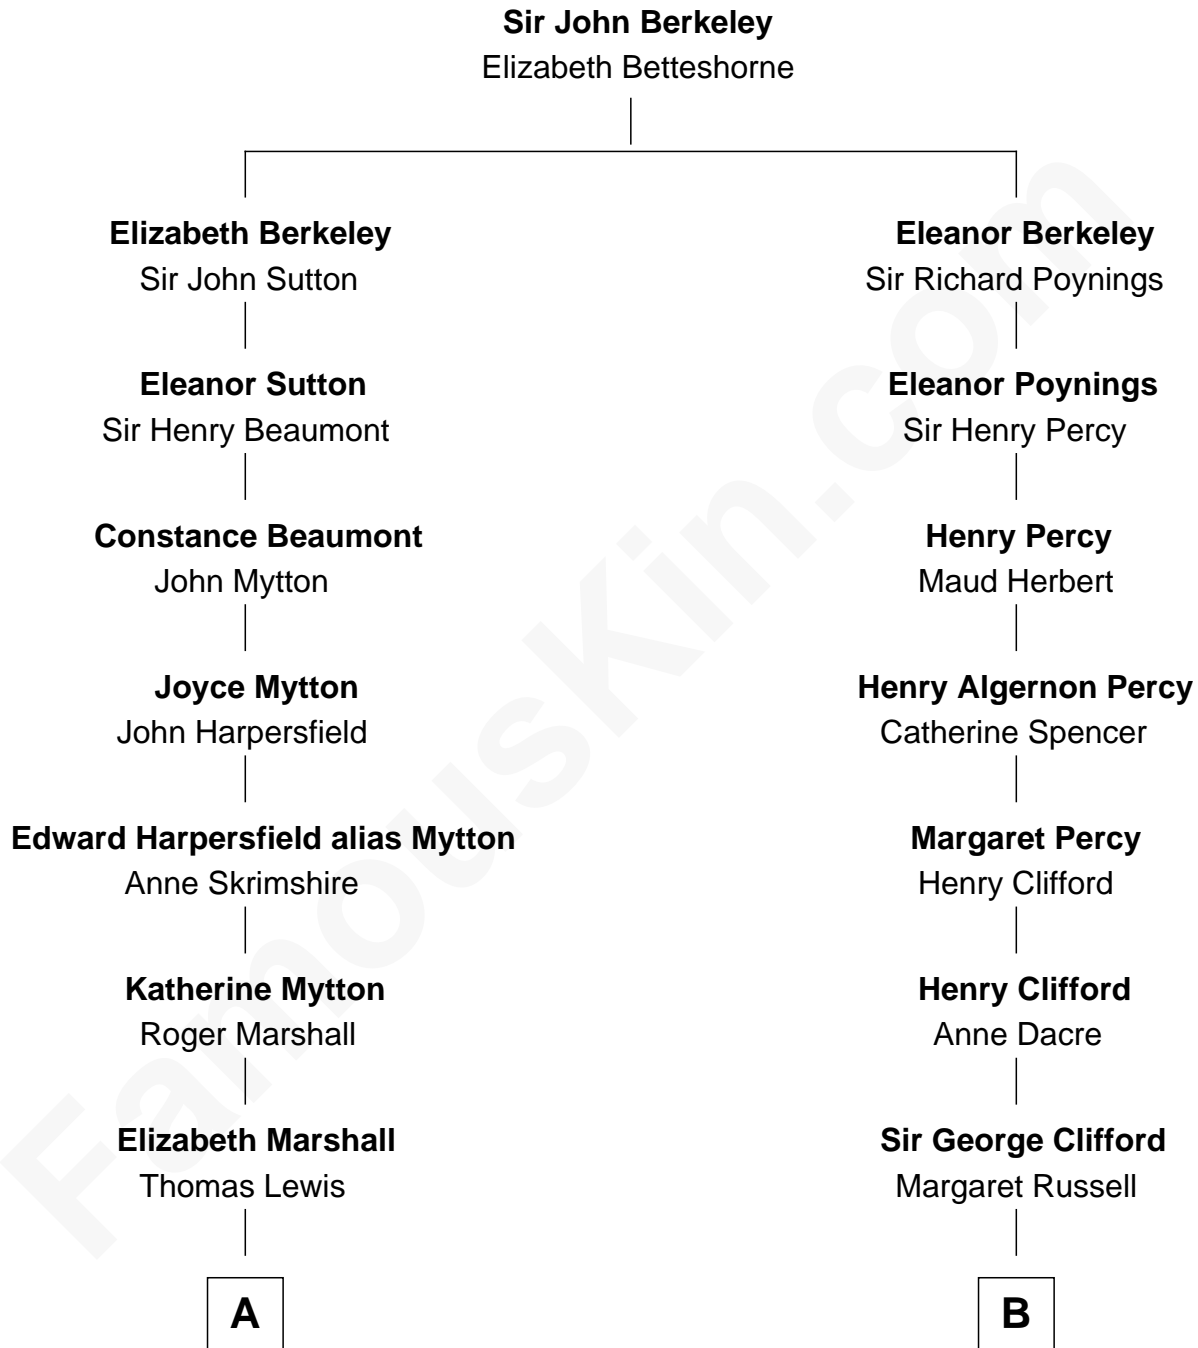

FamousKin.com Relationship Chart of

Gerald Ford
38th U.S. President

18th cousin of

Camilla Parker Bowles
Queen Consort of the United Kingdom

C

Dorothy Ayer Gardner

Leslie Lynch King

Gerald Ford

38th U.S. President

D

Rosalind Maud Cubitt

Bruce Middleton Hope Shand

Camilla Parker Bowles

Queen Consort

FamousKin.com