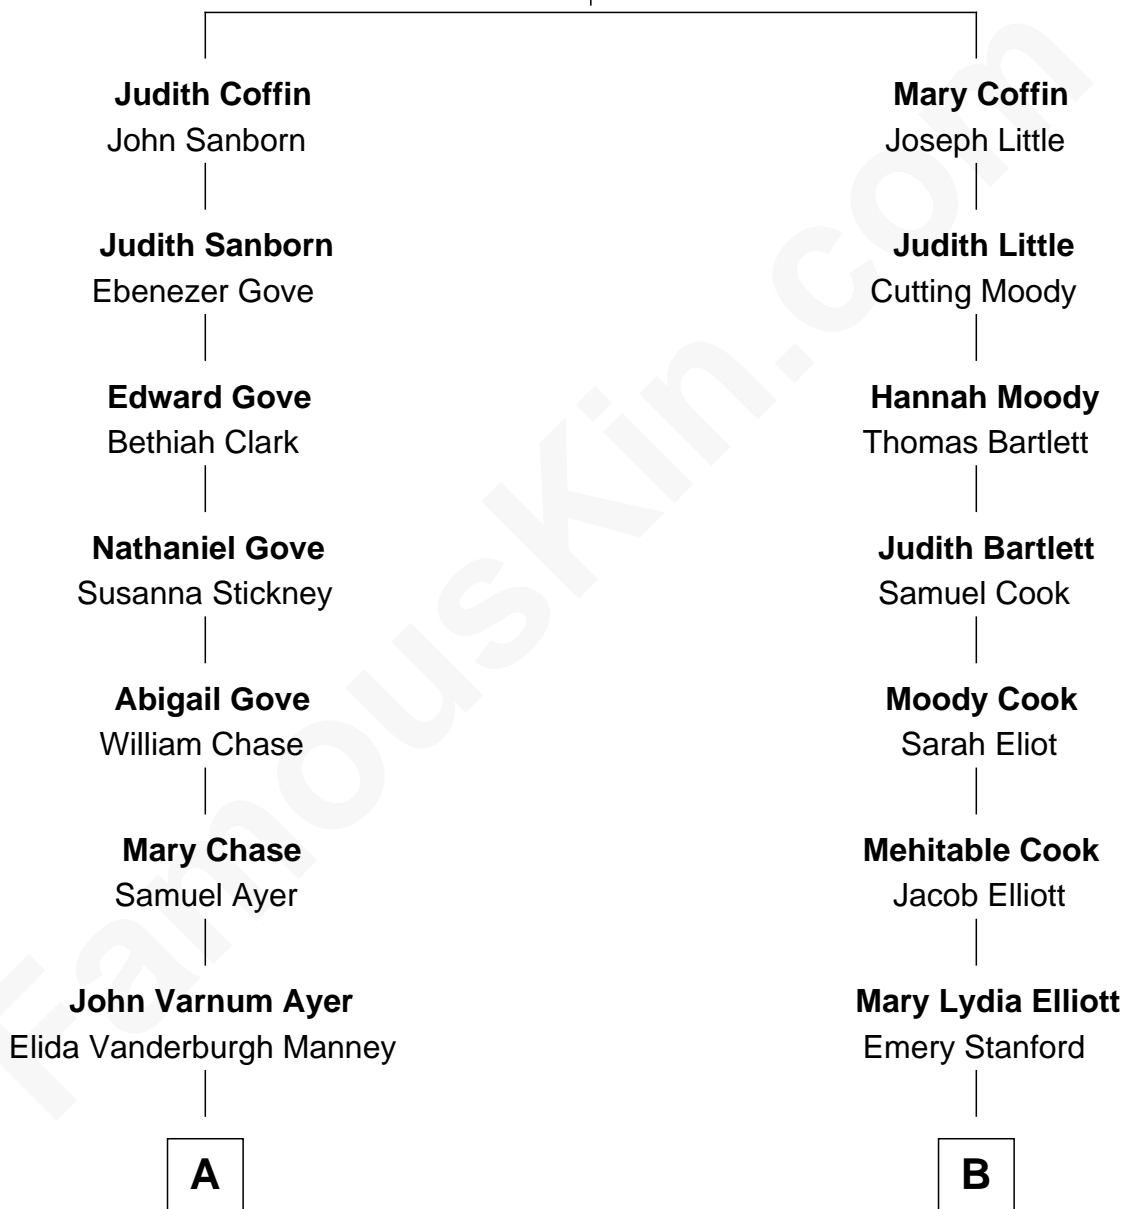

FamousKin.com Relationship Chart of

Gerald Ford

38th U.S. President

10th cousin of

Raquel Welch

Movie Actress

Tristram Coffin
Judith Greenleaf

A

George Manney Ayer

Amy Gridley Butler

Adele Augusta Ayer

Levi Addison Gardner

Dorothy Ayer Gardner

Leslie Lynch King

Gerald Ford

38th U.S. President