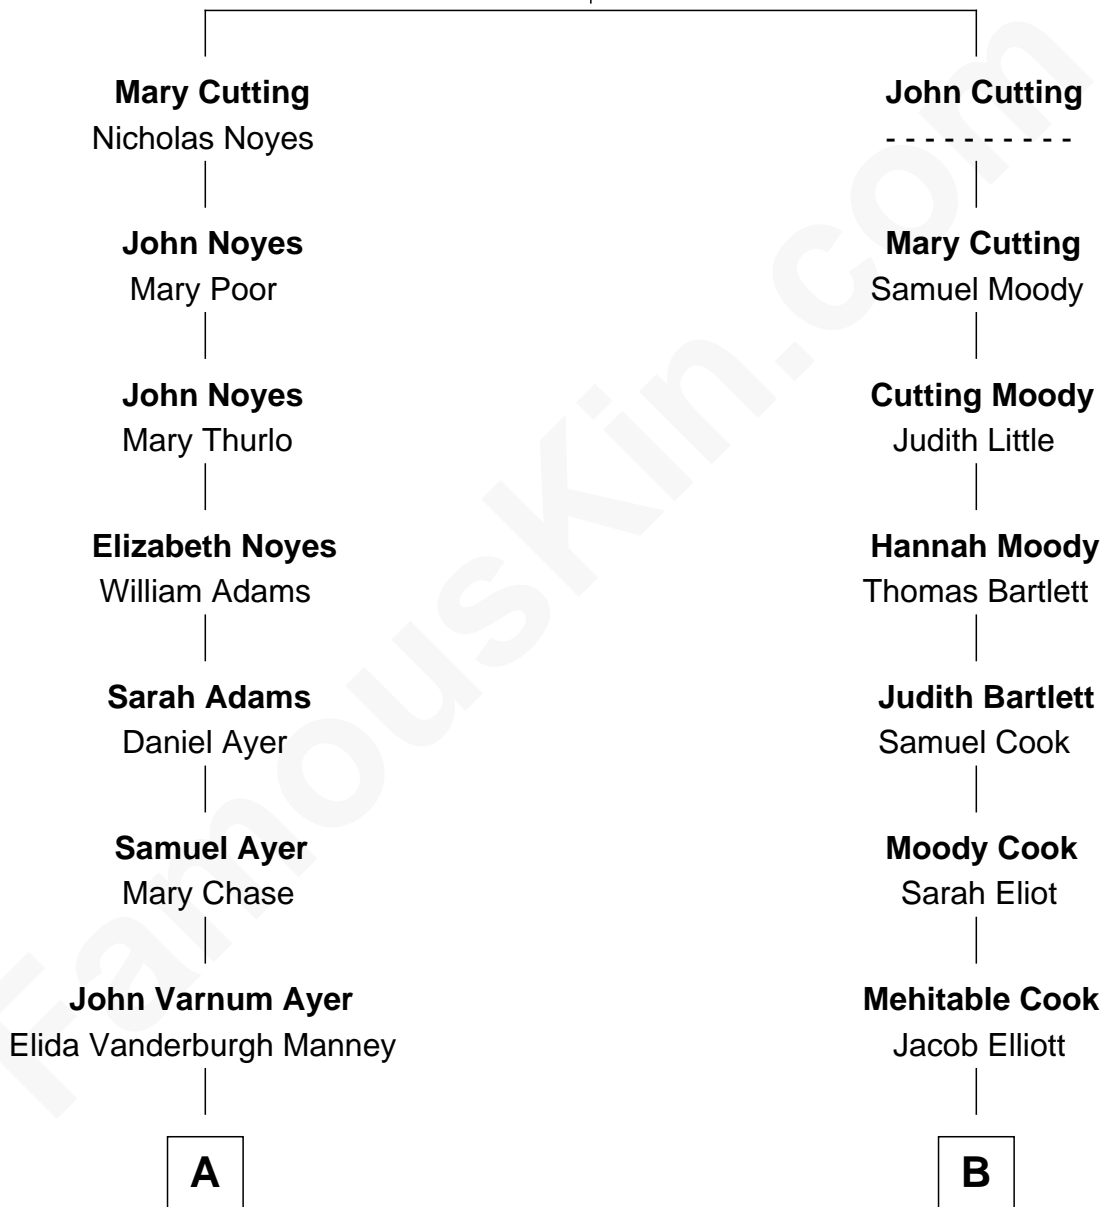

# FamousKin.com Relationship Chart of

**Gerald Ford**

*38th U.S. President*

10th cousin 1 time removed of

**Raquel Welch**

*Movie Actress*

**John Cutting**

Mary Ward

**A**

**George Manney Ayer**

Amy Gridley Butler

**Adele Augusta Ayer**

Levi Addison Gardner

**Dorothy Ayer Gardner**

Leslie Lynch King

**Gerald Ford**