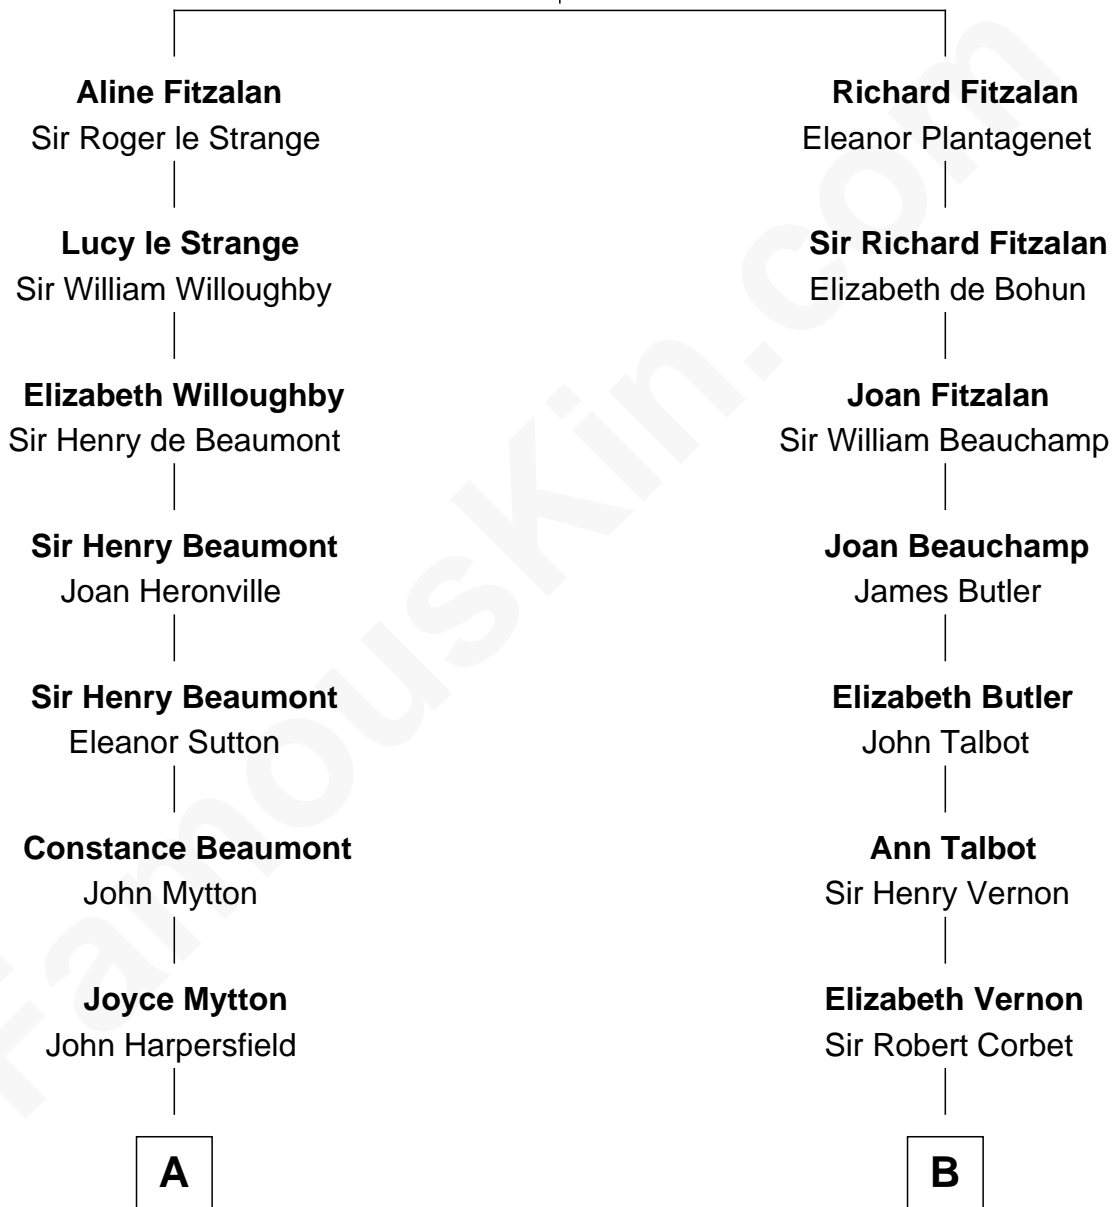

FamousKin.com Relationship Chart of

Gerald Ford

38th U.S. President

18th cousin 3 times removed of

Grover Cleveland

22nd and 24th U.S. President

Edmund Fitzalan

Alice de Warenne

C

George Selden Butler
Elizabeth Ely Gridley

Amy Gridley Butler
George Manney Ayer

Adele Augusta Ayer
Levi Addison Gardner

Dorothy Ayer Gardner
Leslie Lynch King

Gerald Ford
38th U.S. President

D

Rev. Richard Falley Cleveland
Ann Neal

Grover Cleveland
22nd and 24th U.S. President

FamousKin.com