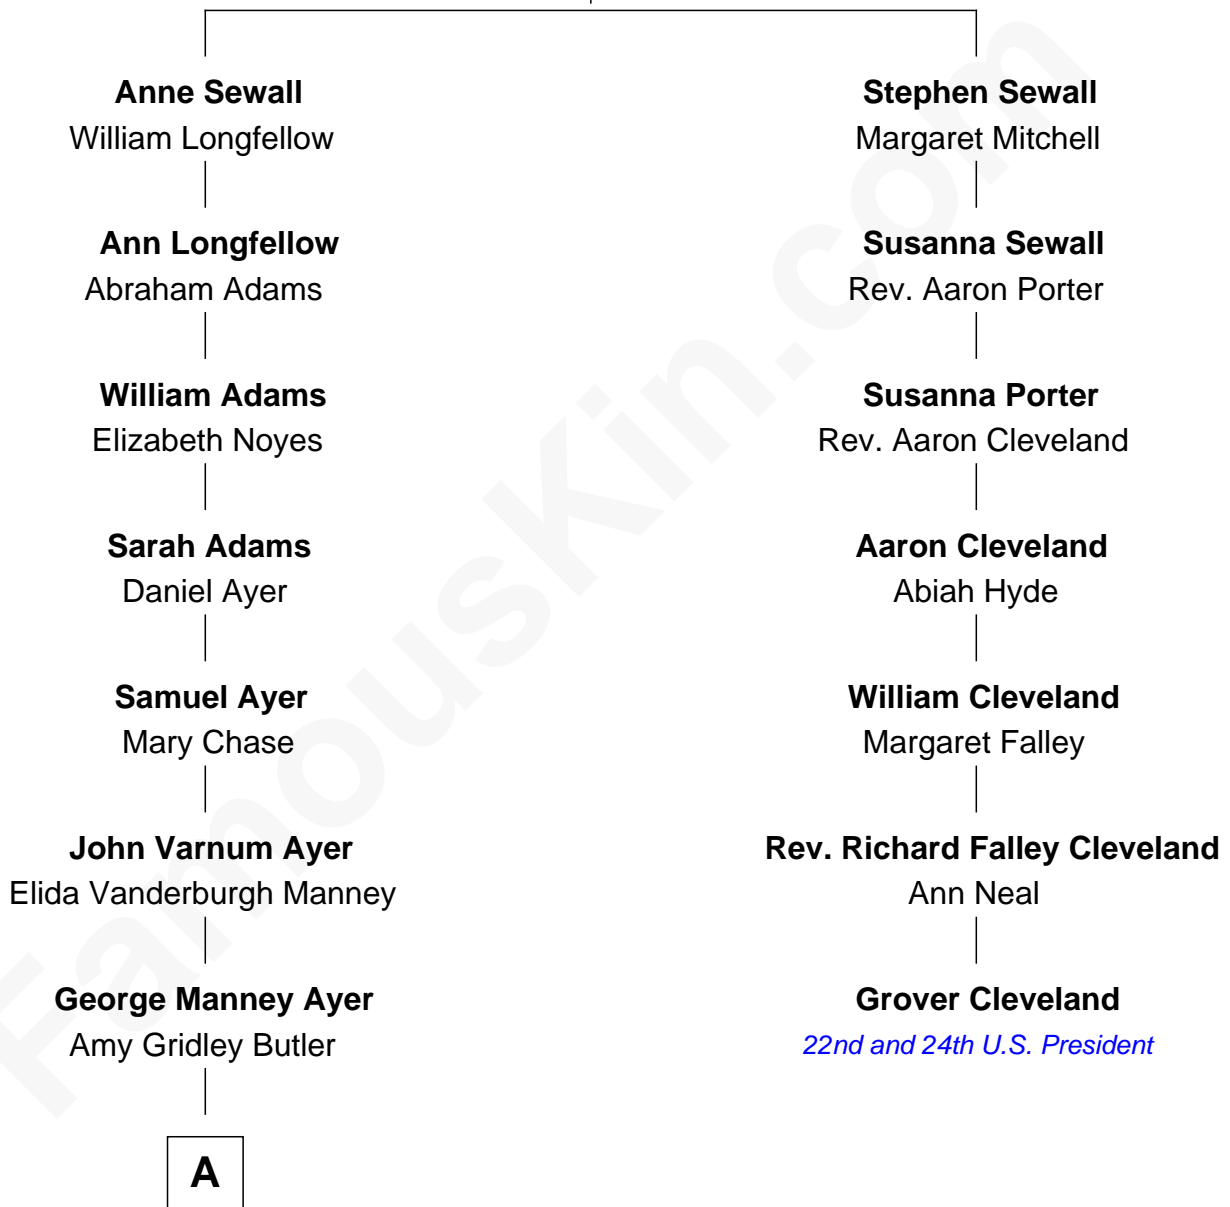

FamousKin.com Relationship Chart of

Gerald Ford

38th U.S. President

6th cousin 3 times removed of

Grover Cleveland

22nd and 24th U.S. President

Henry Sewall

Jane Dummer

A

—
Adele Augusta Ayer
Levi Addison Gardner

—
Dorothy Ayer Gardner
Leslie Lynch King

—
Gerald Ford
38th U.S. President

FamousKin.com