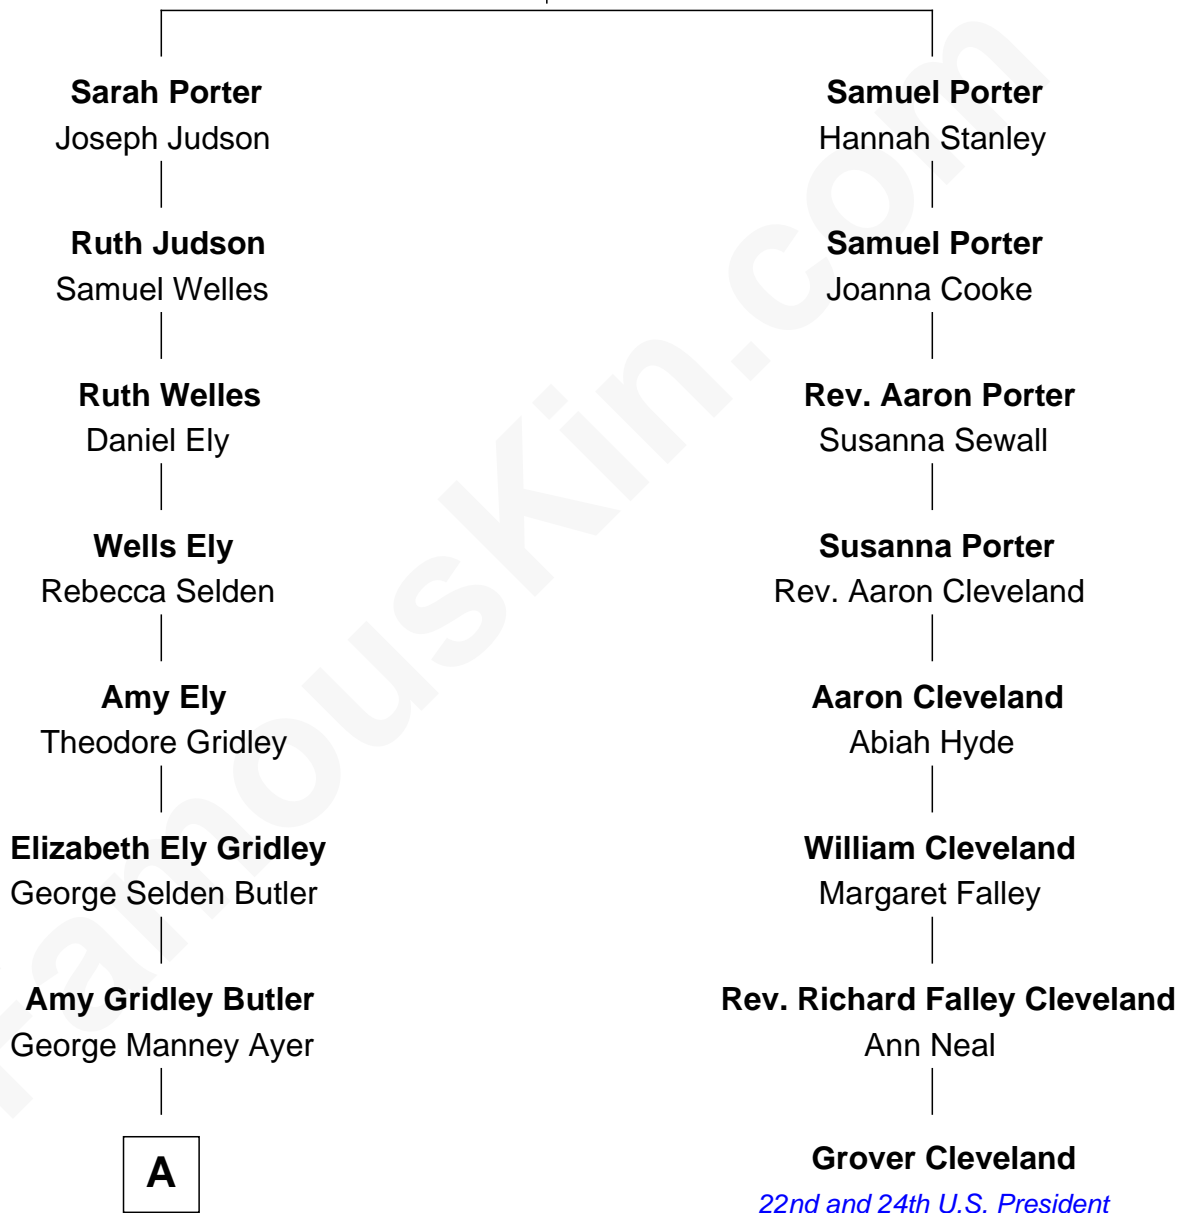

FamousKin.com Relationship Chart of

Gerald Ford

38th U.S. President

7th cousin 2 times removed of

Grover Cleveland

22nd and 24th U.S. President

John Porter

Anna White

A

—
Adele Augusta Ayer
Levi Addison Gardner

—
Dorothy Ayer Gardner
Leslie Lynch King

—
Gerald Ford
38th U.S. President

FamousKin.com