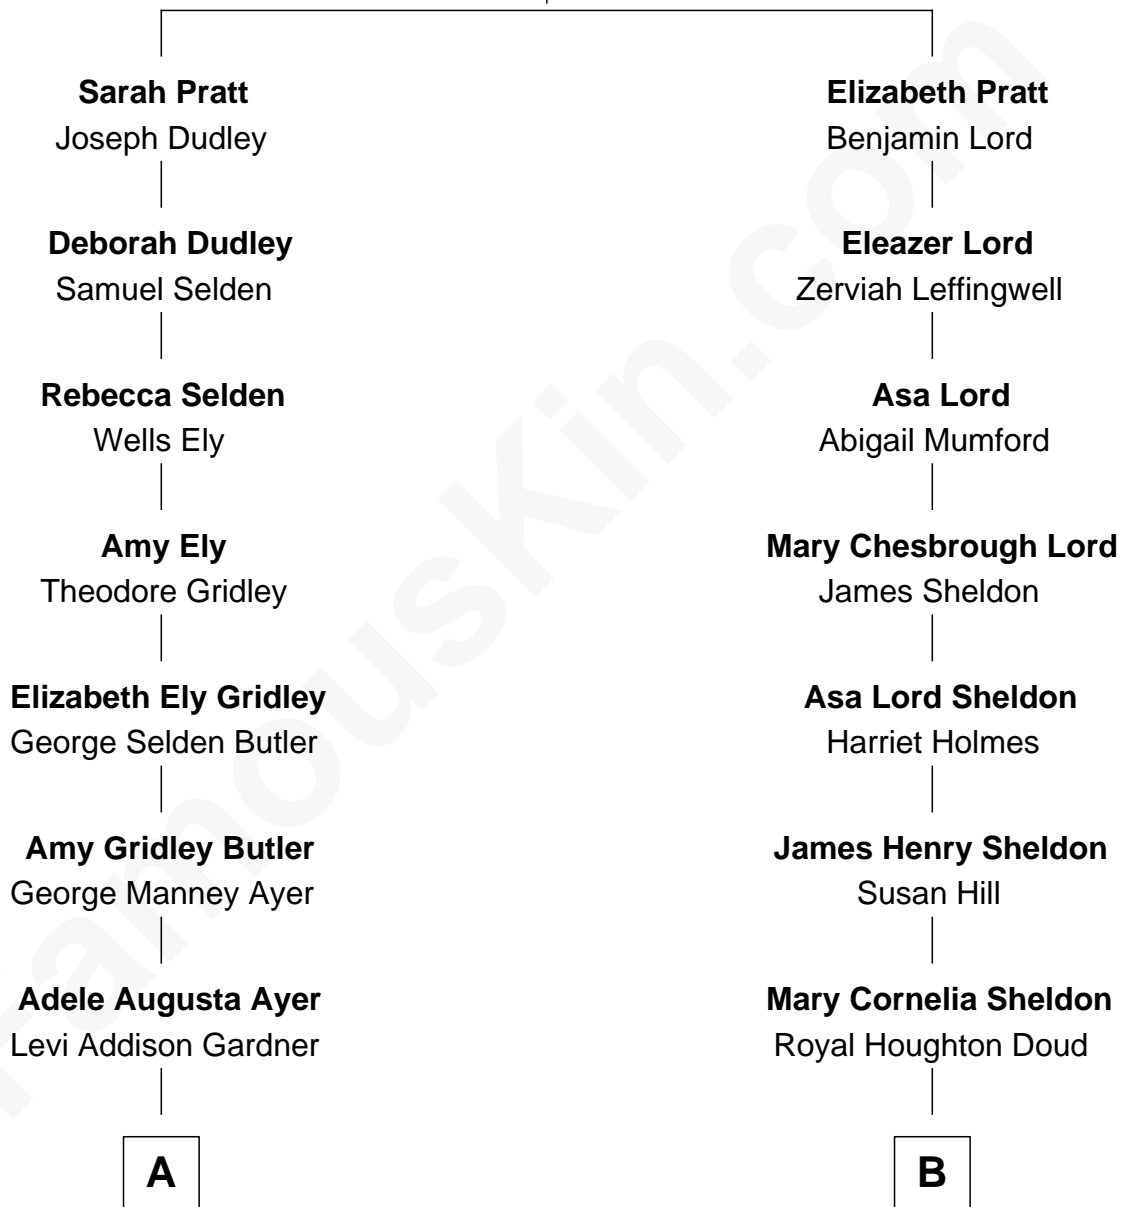

FamousKin.com Relationship Chart of

Gerald Ford

38th U.S. President

8th cousin of

Mamie (Doud) Eisenhower

First Lady of President Dwight Eisenhower

John Pratt

Sarah Jones

A

Dorothy Ayer Gardner

Leslie Lynch King

Gerald Ford

38th U.S. President

B

John Sheldon Doud

Elivera Mathilda Carlson

Mamie (Doud) Eisenhower

First Lady of Dwight Eisenhower

FamousKin.com