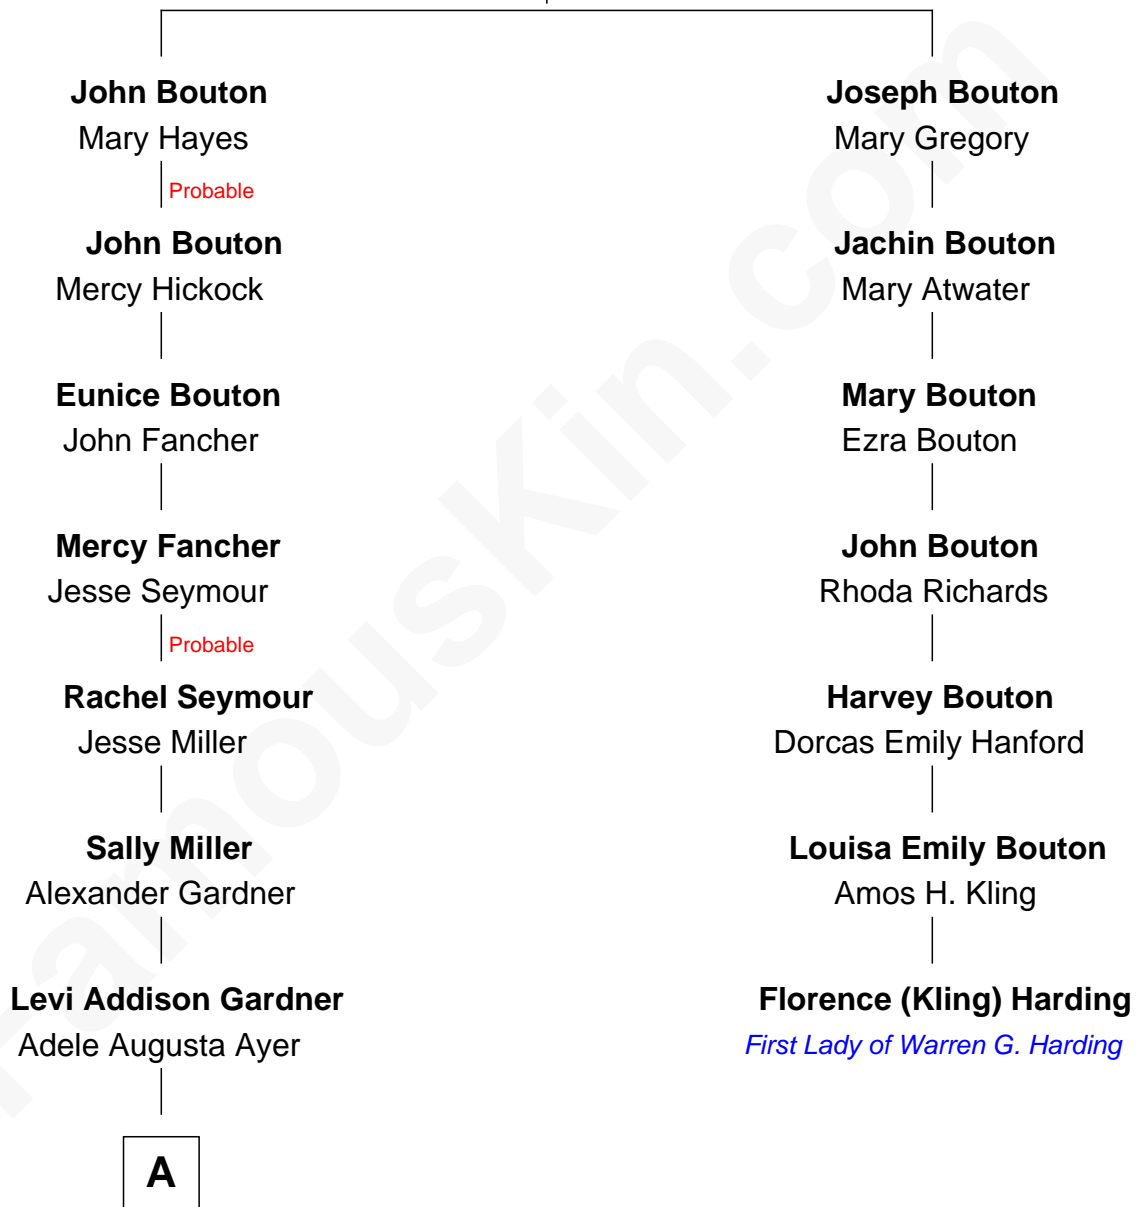

FamousKin.com Relationship Chart of

Gerald Ford

38th U.S. President

6th cousin 2 times removed of

Florence (Kling) Harding

First Lady of President Warren G. Harding

John Bouton
Abigail Marvin

A

—
Dorothy Ayer Gardner

Leslie Lynch King

—
Gerald Ford

38th U.S. President

FamousKin.com