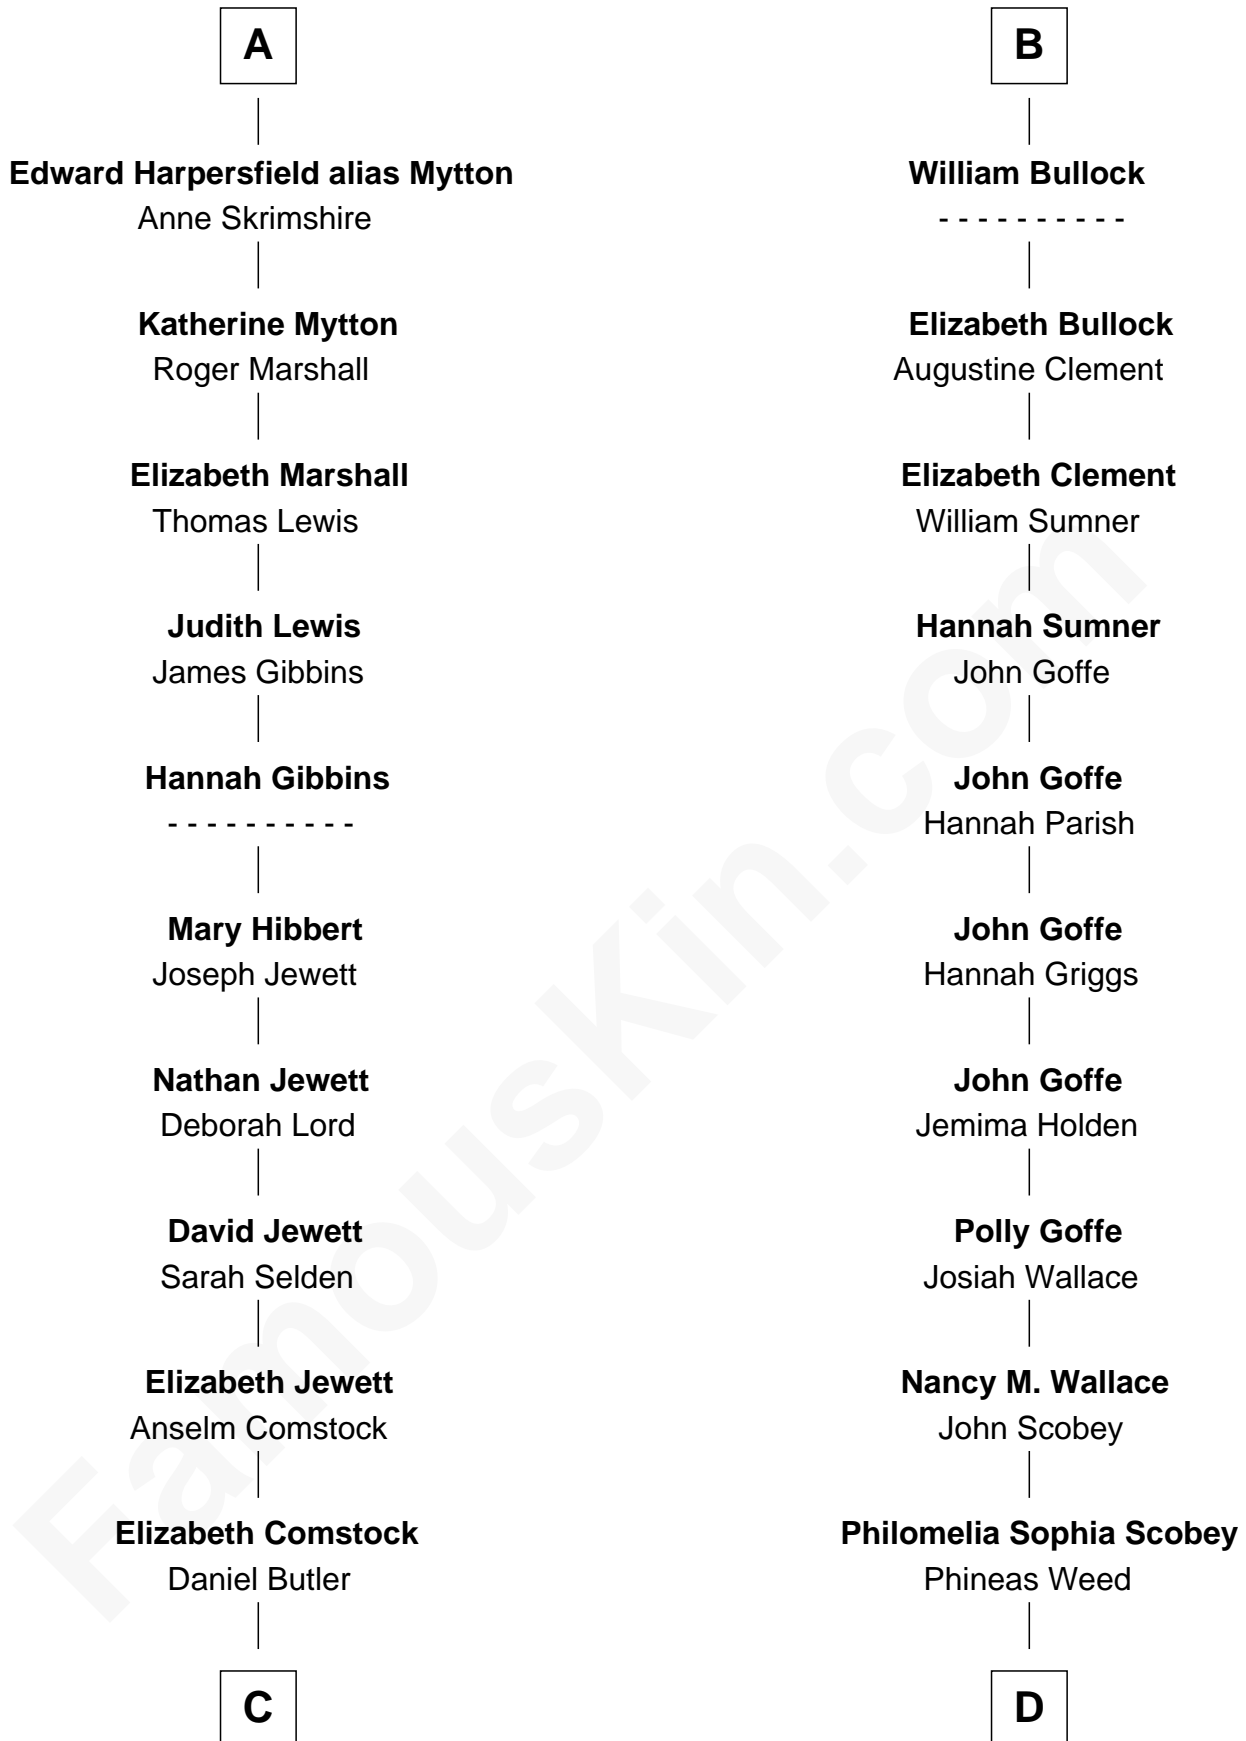

FamousKin.com Relationship Chart of

Gerald Ford

38th U.S. President

18th cousin 3 times removed of

Lou (Henry) Hoover

First Lady of President Herbert Hoover

C

George Selden Butler

Elizabeth Ely Gridley

Amy Gridley Butler

George Manney Ayer

Adele Augusta Ayer

Levi Addison Gardner

Dorothy Ayer Gardner

Leslie Lynch King

Gerald Ford

38th U.S. President

D

Florence Ida Weed

Charles Delano Henry

Lou (Henry) Hoover

First Lady of Herbert Hoover

FamousKin.com