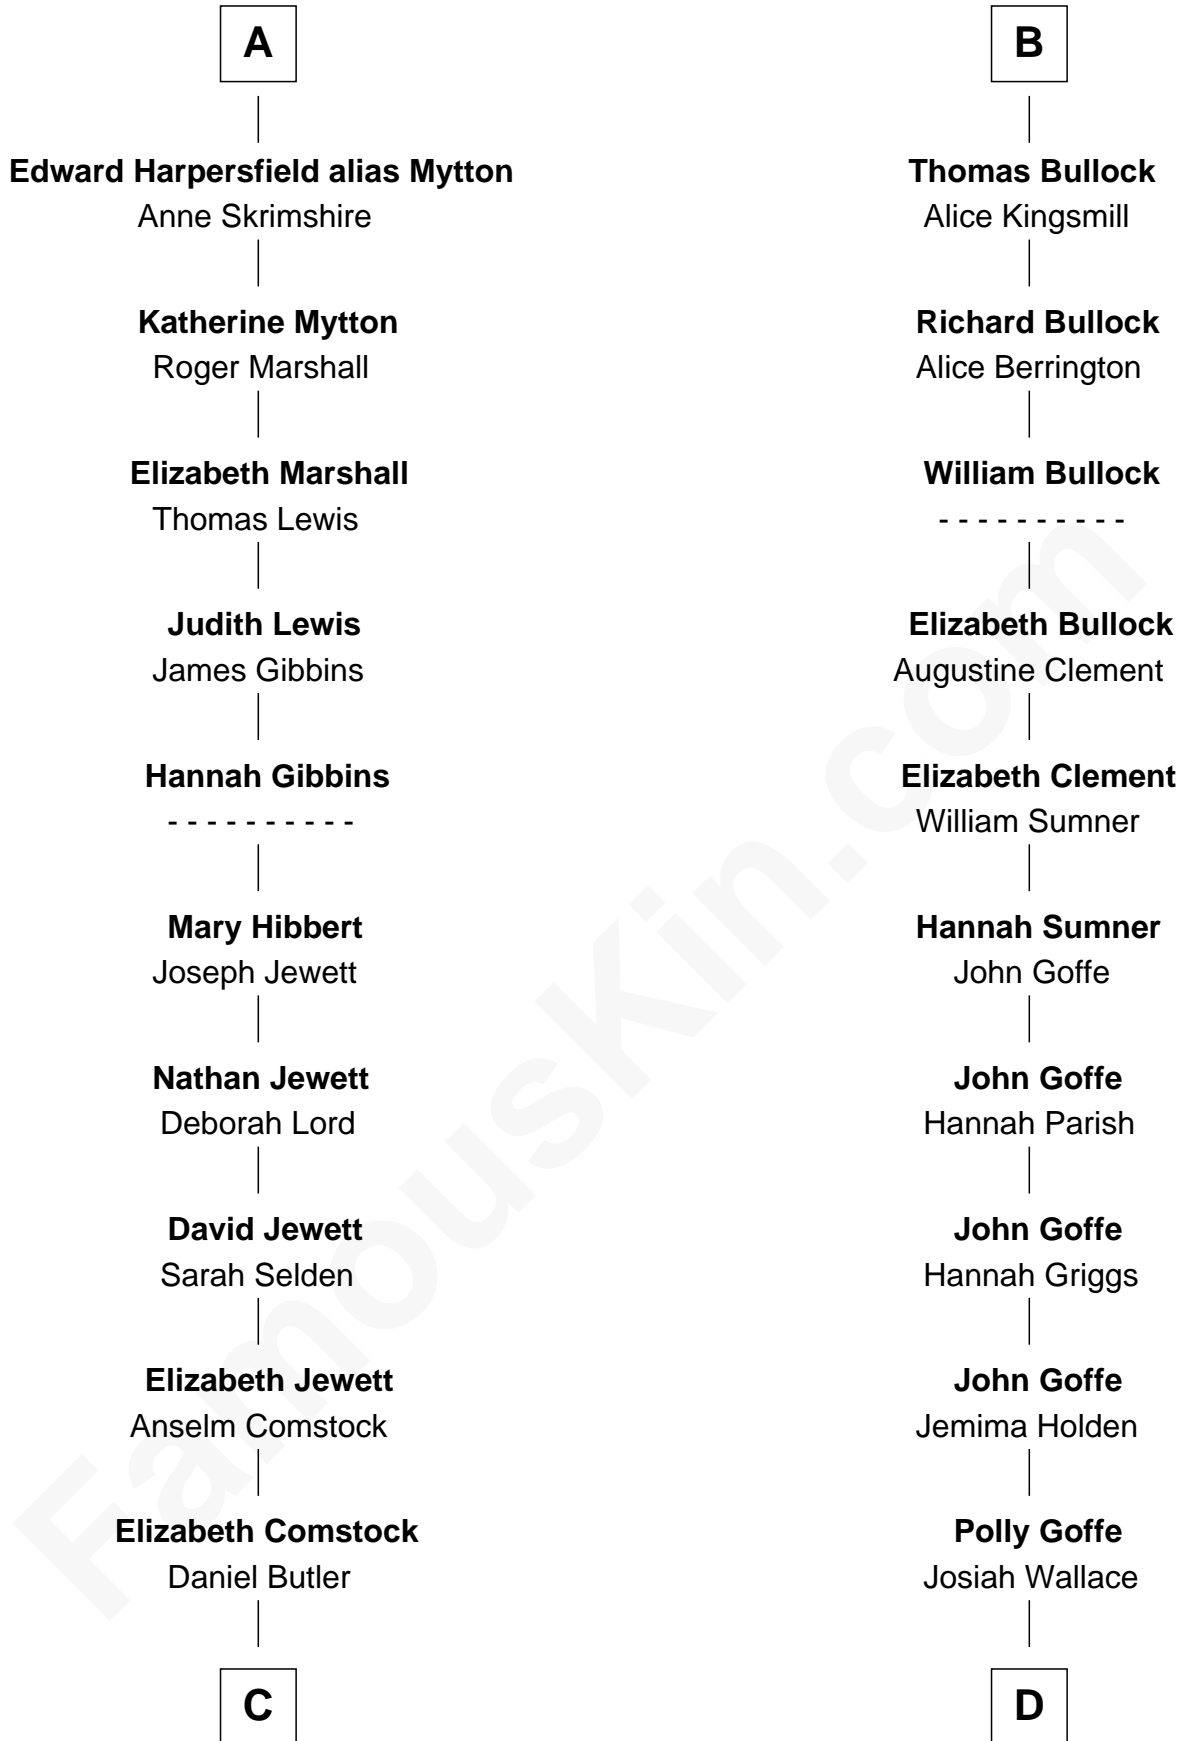

# FamousKin.com Relationship Chart of

**Gerald Ford**

*38th U.S. President*

20th cousin 1 time removed of

**Lou (Henry) Hoover**

*First Lady of President Herbert Hoover*

**Edmund Fitzalan**

Alice de Warenne

**C**

**George Selden Butler**

Elizabeth Ely Gridley

**Amy Gridley Butler**

George Manney Ayer

**Adele Augusta Ayer**

Levi Addison Gardner

**Dorothy Ayer Gardner**

Leslie Lynch King

**Gerald Ford**

*38th U.S. President*

**D**

**Nancy M. Wallace**

John Scobey

**Philomelia Sophia Scobey**

Phineas Weed

**Florence Ida Weed**

Charles Delano Henry

**Lou (Henry) Hoover**

*First Lady of Herbert Hoover*