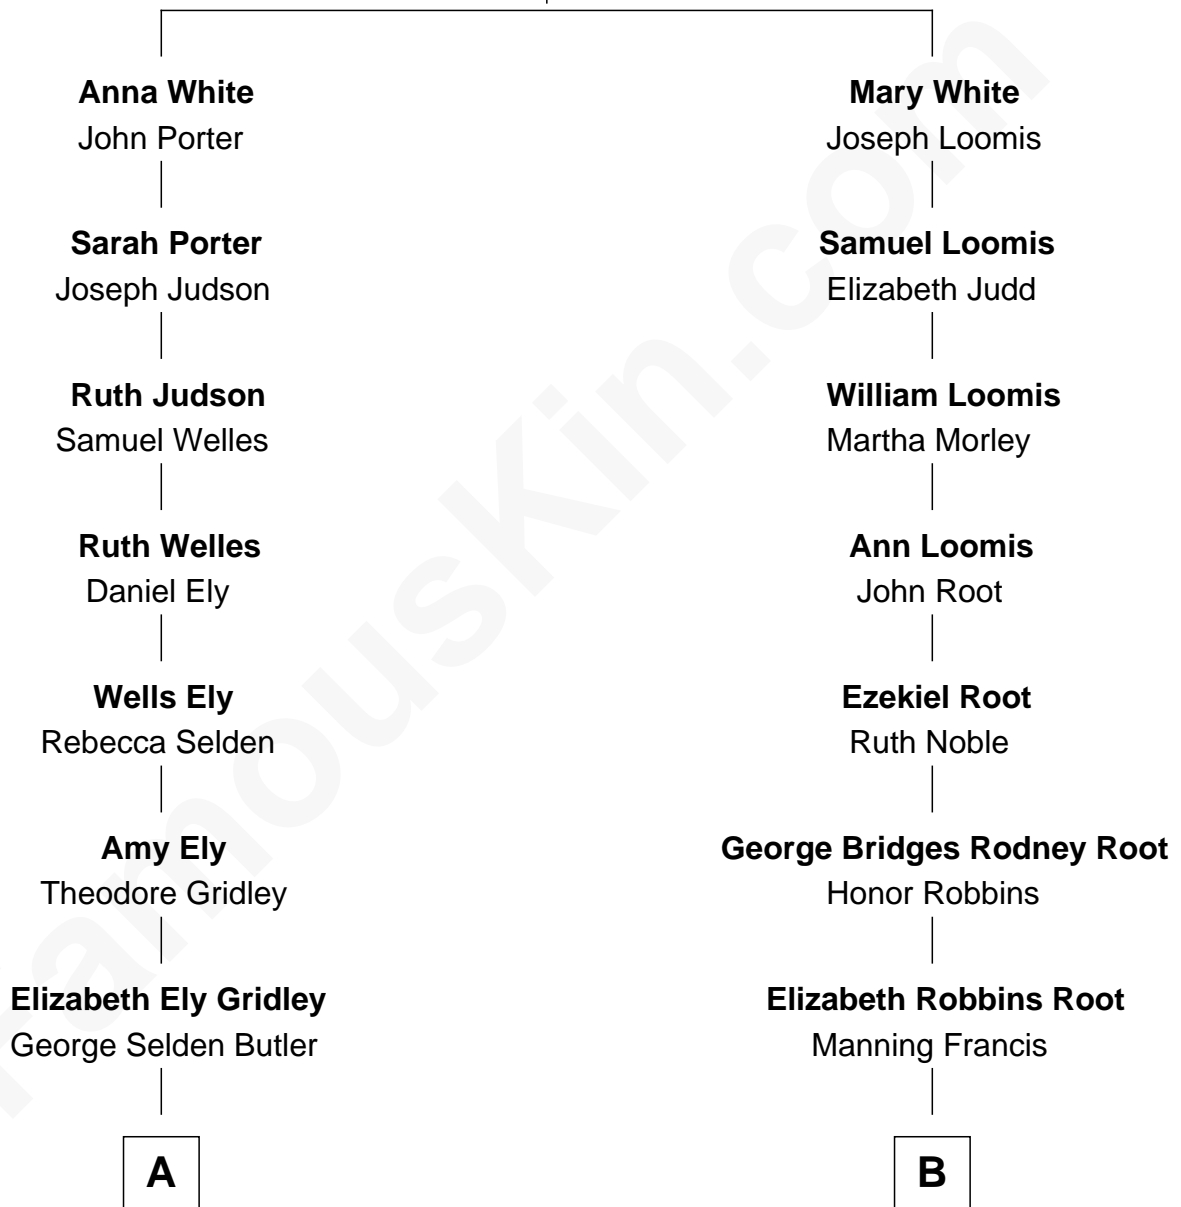

FamousKin.com Relationship Chart of

Gerald Ford

38th U.S. President

10th cousin of

Nancy (Davis) Reagan

First Lady of President Ronald Reagan

Robert White

Bridget Allgar

A

Amy Gridley Butler
George Manney Ayer

Adele Augusta Ayer
Levi Addison Gardner

Dorothy Ayer Gardner
Leslie Lynch King

Gerald Ford
38th U.S. President

B

Frederick Augustus Francis
Jessie Anne Stevens

Anne Ayers Francis
John Newell Robbins

Kenneth Seymour Robbins
Edith Prescott Lockett

Nancy (Davis) Reagan
First Lady of Ronald Reagan

FamousKin.com