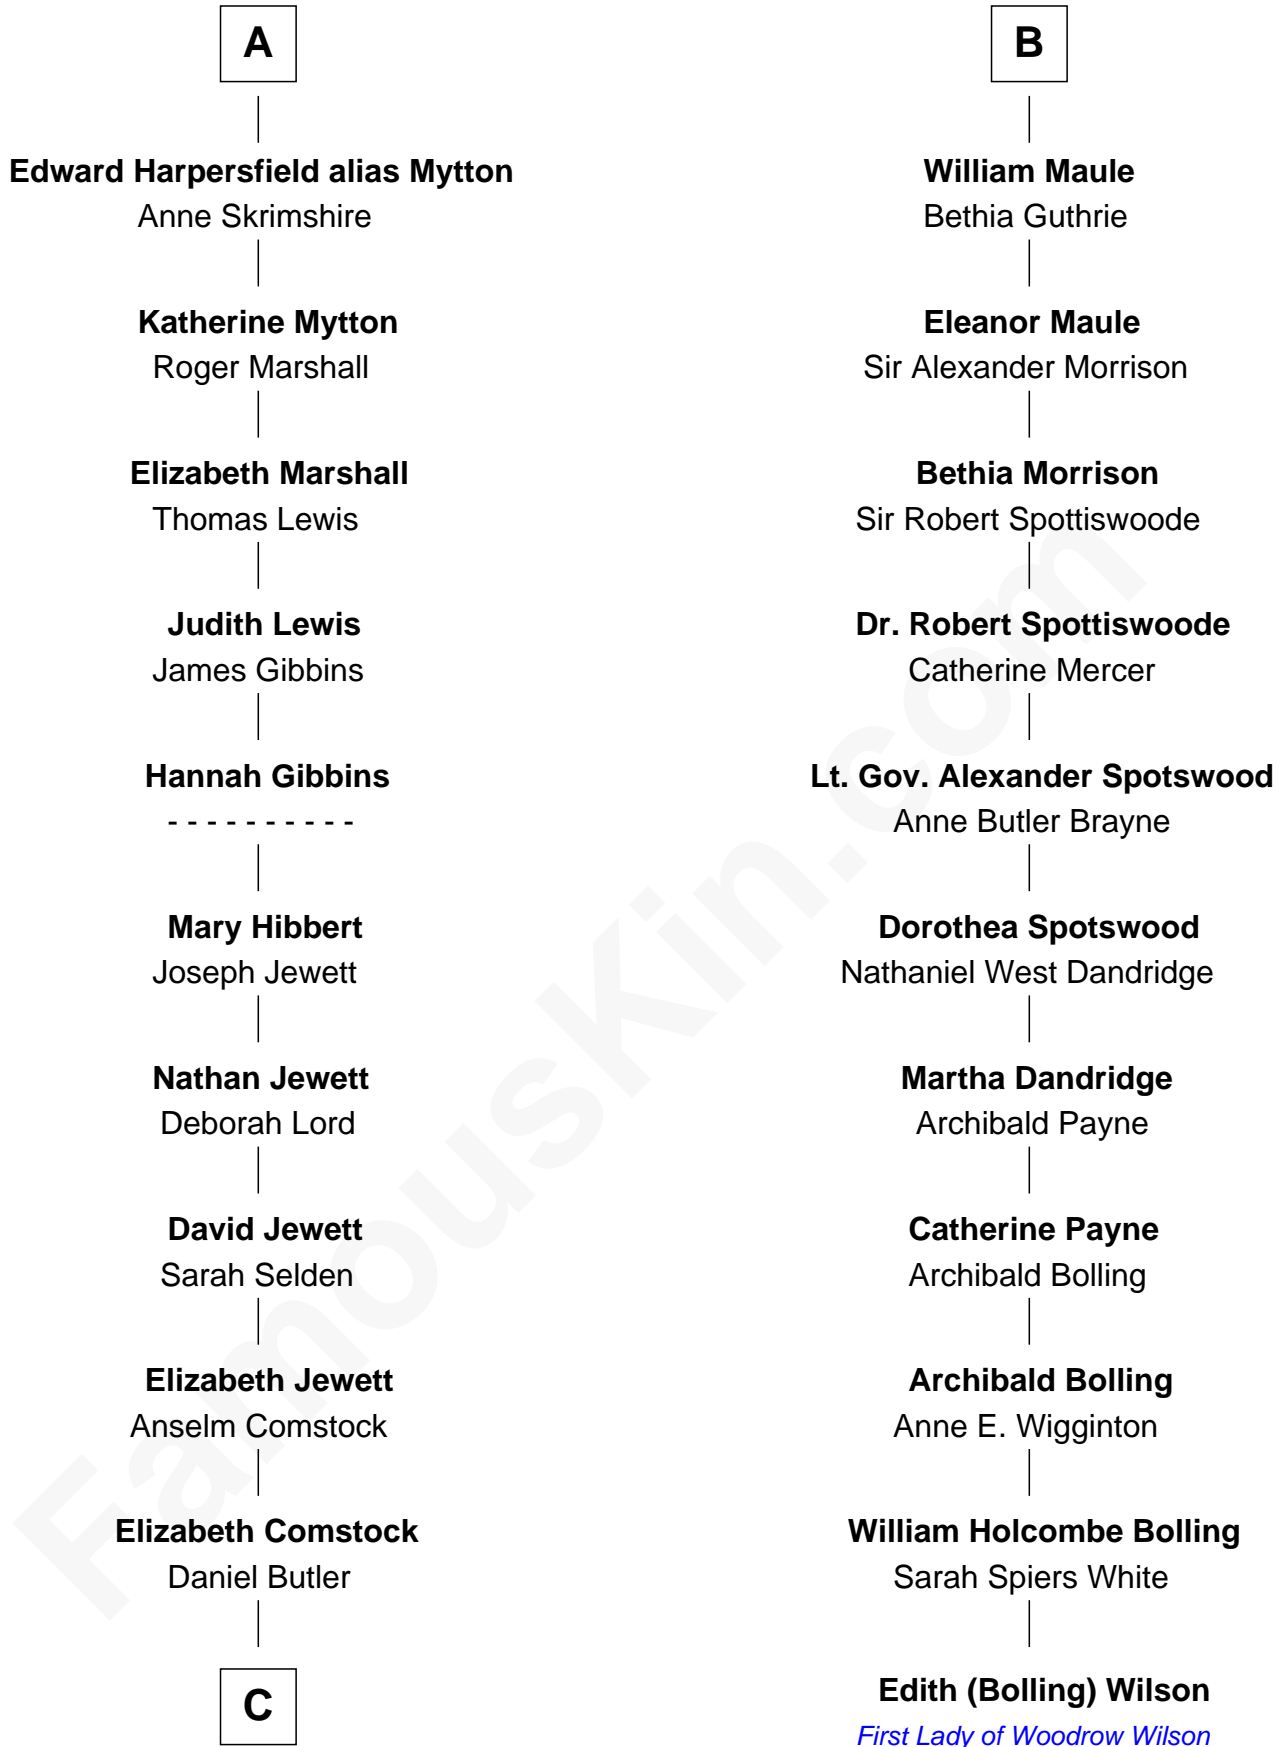

FamousKin.com Relationship Chart of

Gerald Ford

38th U.S. President

17th cousin 4 times removed of

Edith (Bolling) Wilson

First Lady of President Woodrow Wilson

Edmund Fitzalan

Alice de Warenne

C

George Selden Butler

Elizabeth Ely Gridley

Amy Gridley Butler

George Manney Ayer

Adele Augusta Ayer

Levi Addison Gardner

Dorothy Ayer Gardner

Leslie Lynch King

Gerald Ford

38th U.S. President

FamousKin.com