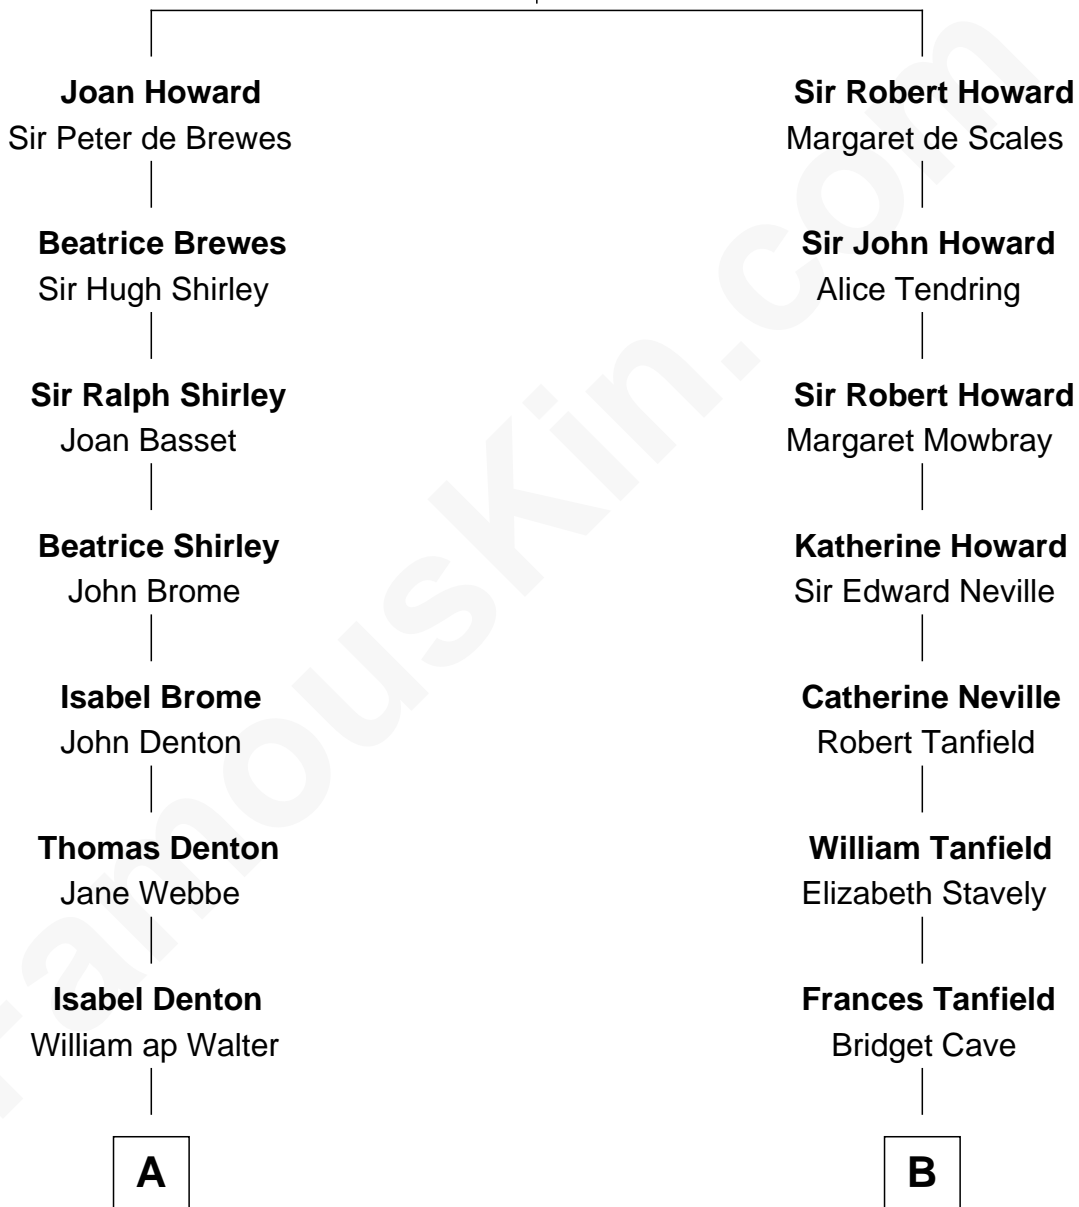

FamousKin.com Relationship Chart of

Gerald Ford

38th U.S. President

18th cousin 2 times removed of

Edith (Bolling) Wilson

First Lady of President Woodrow Wilson

Sir John Howard

Alice de Bois

FamousKin.com