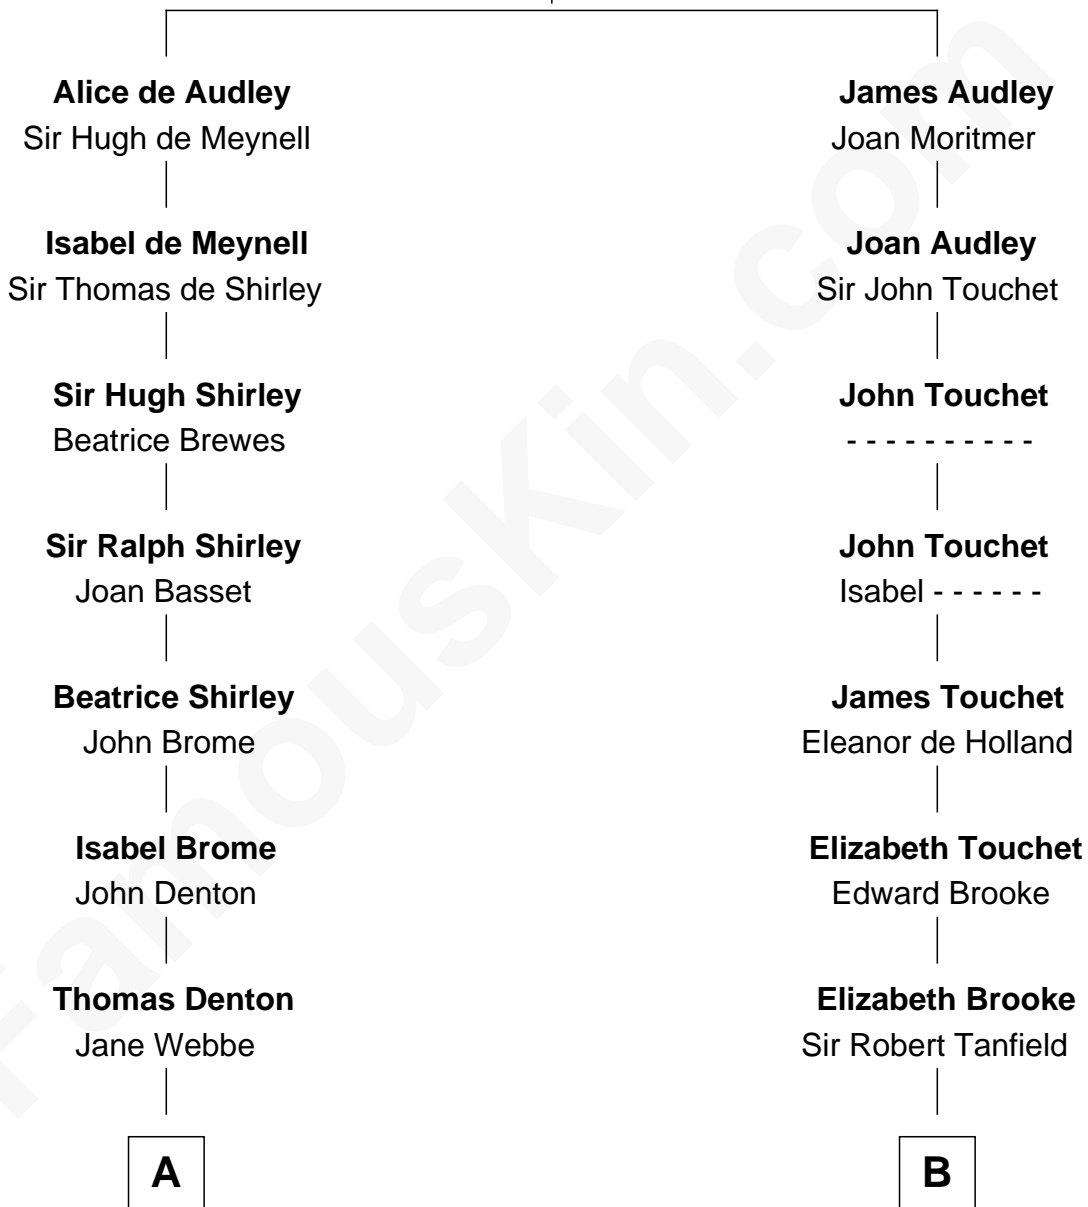

# FamousKin.com Relationship Chart of

**Gerald Ford**

*38th U.S. President*

21st cousin of

**Edith (Bolling) Wilson**

*First Lady of President Woodrow Wilson*

**Sir Nicholas Audley**

Joan Martin

**C**

**John Varnum Ayer**  
Elida Vanderburgh Manney

**George Manney Ayer**  
Amy Gridley Butler

**Adele Augusta Ayer**  
Levi Addison Gardner

**Dorothy Ayer Gardner**  
Leslie Lynch King

**Gerald Ford**  
*38th U.S. President*