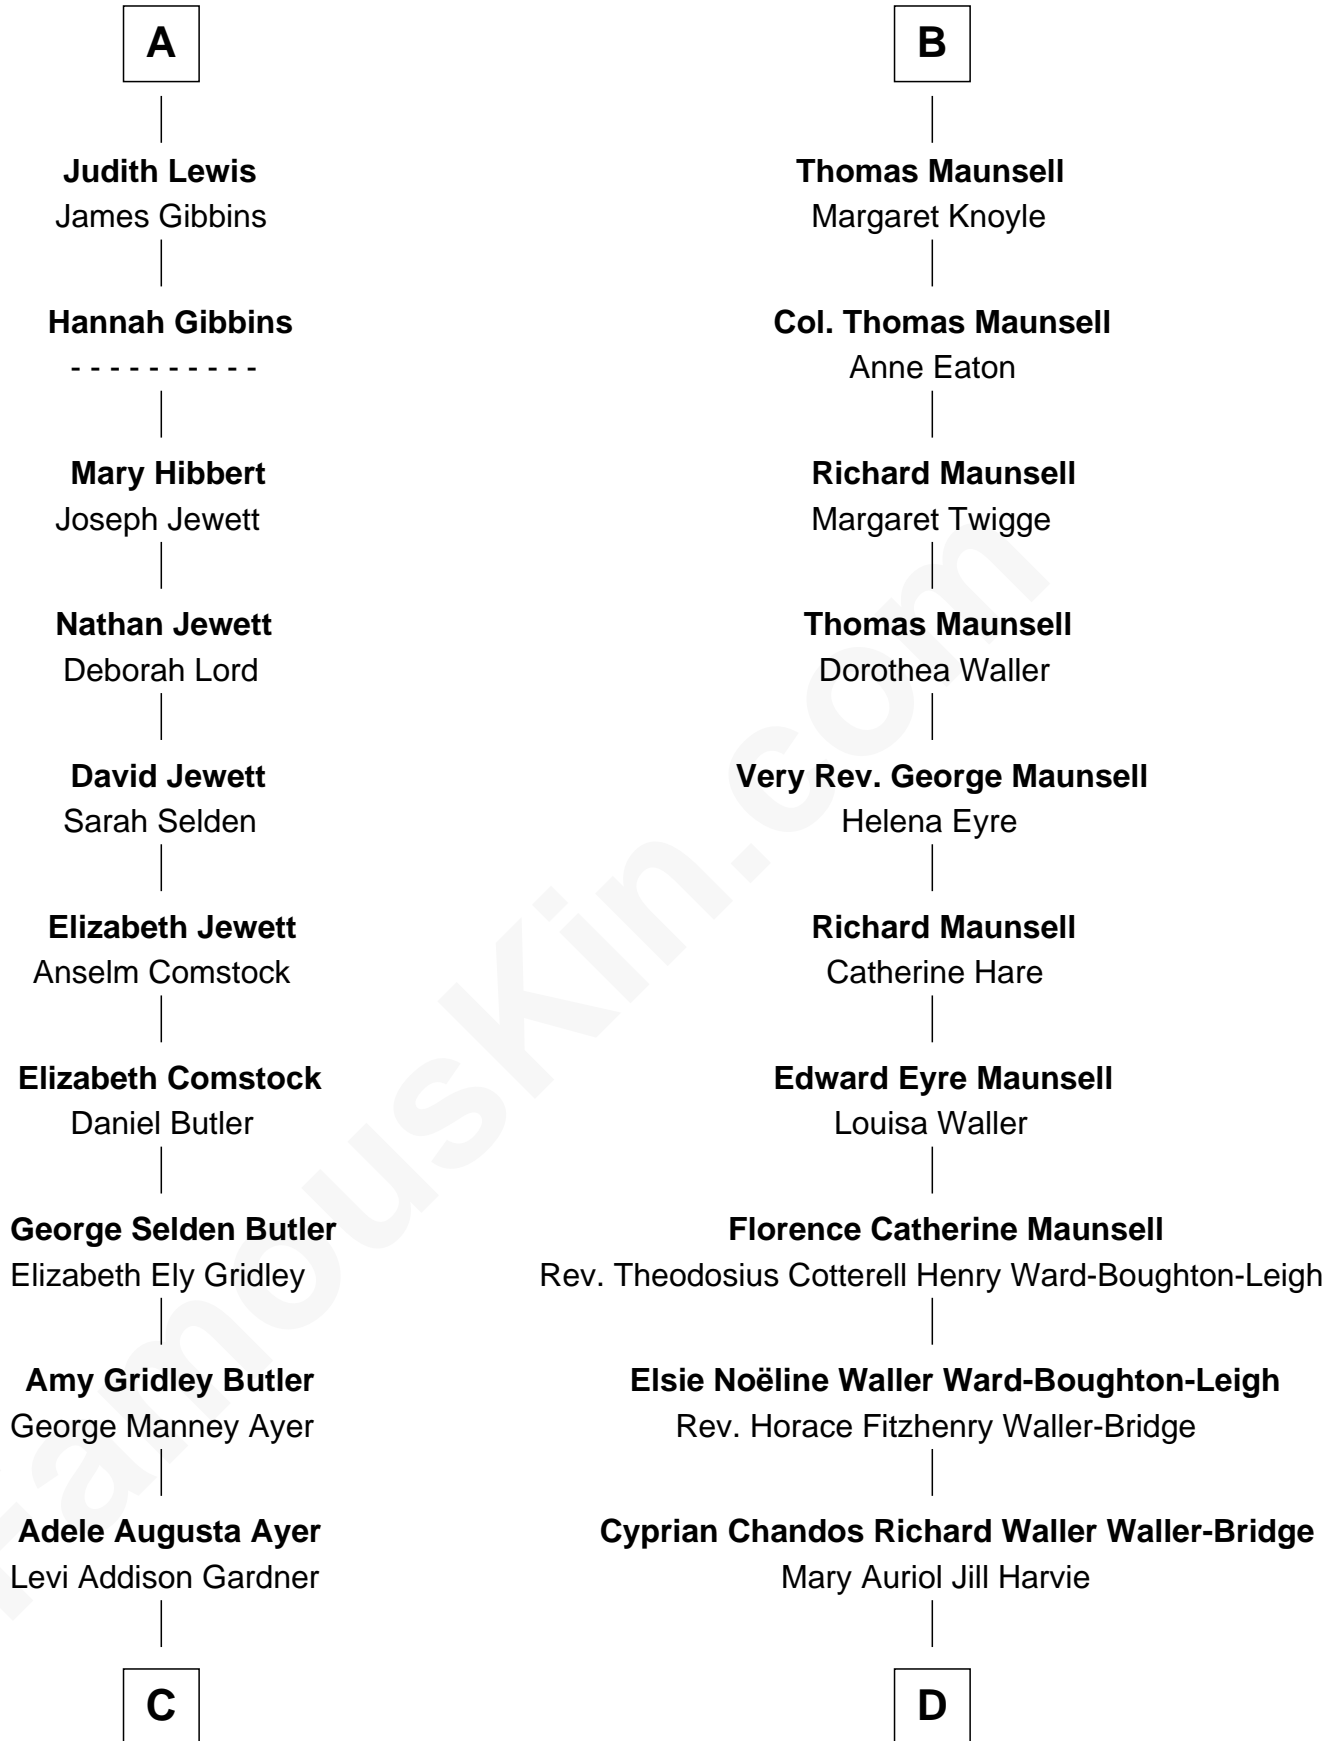

# FamousKin.com Relationship Chart of

**Gerald Ford**

*38th U.S. President*

18th cousin of

**Phoebe Waller-Bridge**

*Theatre, TV and Movie Actress*

**Sir John Berkeley**  
Elizabeth Betteshorne

**Elizabeth Berkeley**  
Sir John Sutton

**Eleanor Berkeley**  
Sir Richard Poynings

**Eleanor Sutton**  
Sir Henry Beaumont

**Eleanor Poynings**  
Sir Henry Percy

**Constance Beaumont**  
John Mytton

**Margaret Percy**  
Sir William Gascoigne

**Joyce Mytton**  
John Harpersfield

**Agnes Gascoigne**  
Sir Thomas Fairfax

**Edward Harpersfield alias Mytton**  
Anne Skrimshire

**Margaret Fairfax**  
Richard Maunsell

**Katherine Mytton**  
Roger Marshall

**Thomas Maunsell**  
Agnes Moreton

**Elizabeth Marshall**  
Thomas Lewis

**Thomas Maunsell**  
Alpha Crayford

**A**

**B**

**C**

**Dorothy Ayer Gardner**

Leslie Lynch King

**Gerald Ford**