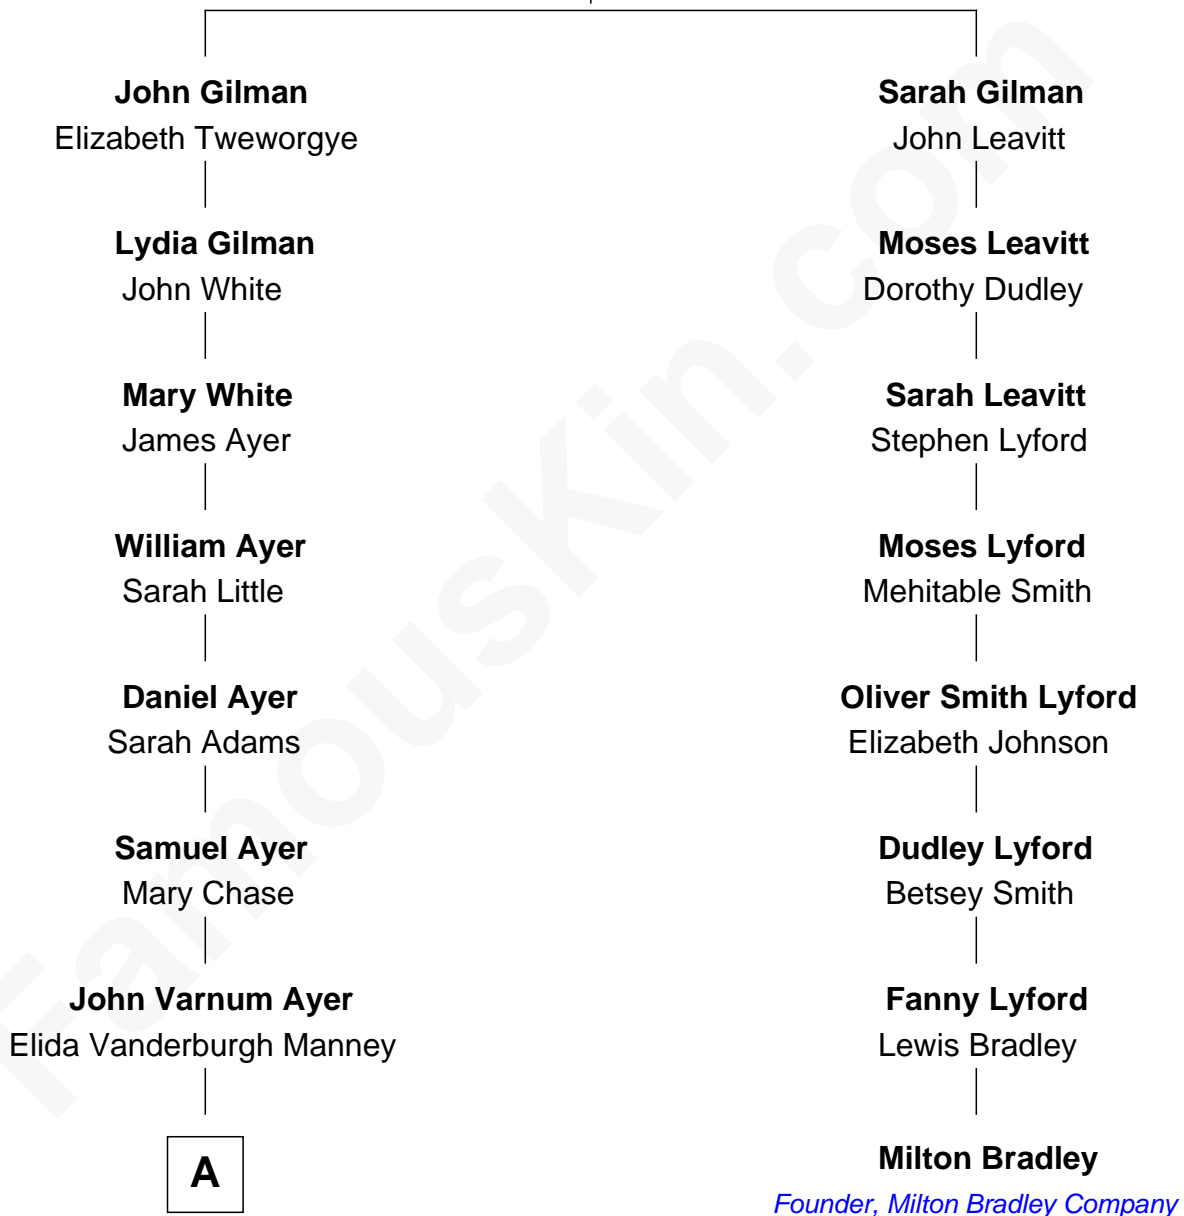

# FamousKin.com Relationship Chart of

**Gerald Ford**

*38th U.S. President*

7th cousin 3 times removed of

**Milton Bradley**

*Founder, Milton Bradley Company*

**Edward Gilman**

Mary Clark

**A**

—  
**George Manney Ayer**

Amy Gridley Butler

—  
**Adele Augusta Ayer**

Levi Addison Gardner

—  
**Dorothy Ayer Gardner**

Leslie Lynch King

—  
**Gerald Ford**