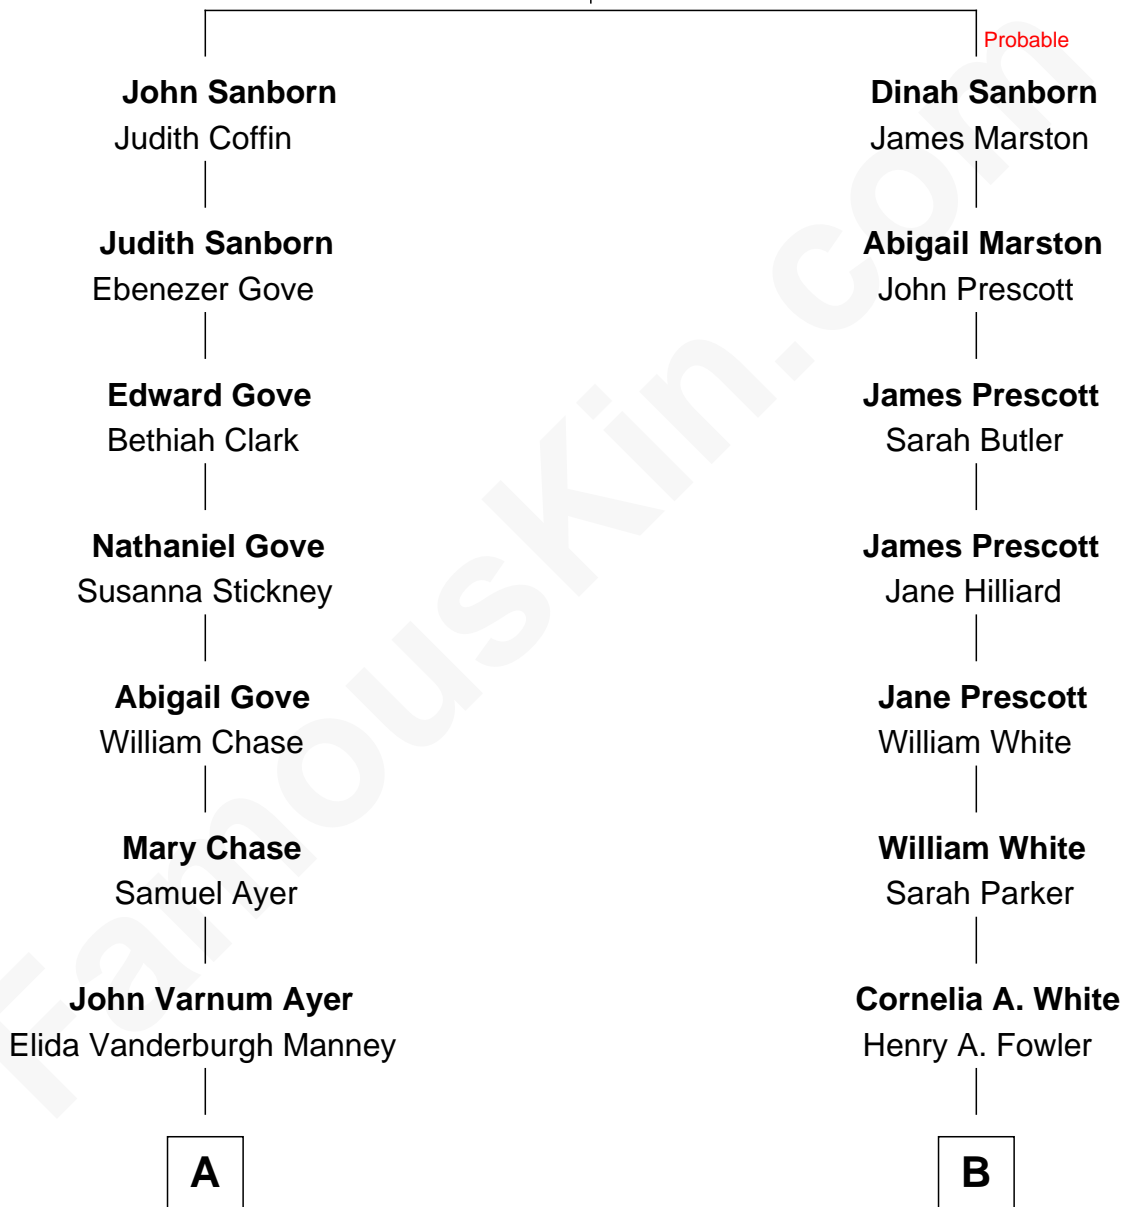

# FamousKin.com Relationship Chart of

**Gerald Ford**

*38th U.S. President*

10th cousin of

**Kevin Spacey**

*TV and Movie Actor*

**John Sanborn**

Mary Tuck

**A**

**George Manney Ayer**

Amy Gridley Butler

**Adele Augusta Ayer**

Levi Addison Gardner

**Dorothy Ayer Gardner**

Leslie Lynch King

**Gerald Ford**

*38th U.S. President*

**B**

**Cordon A. Fowler**

Mabel M. Chaffee

**Bayard C. Fowler**

Norma Louise Spacey

**Thomas Geoffrey Fowler**

Kathleen Ann Knutson