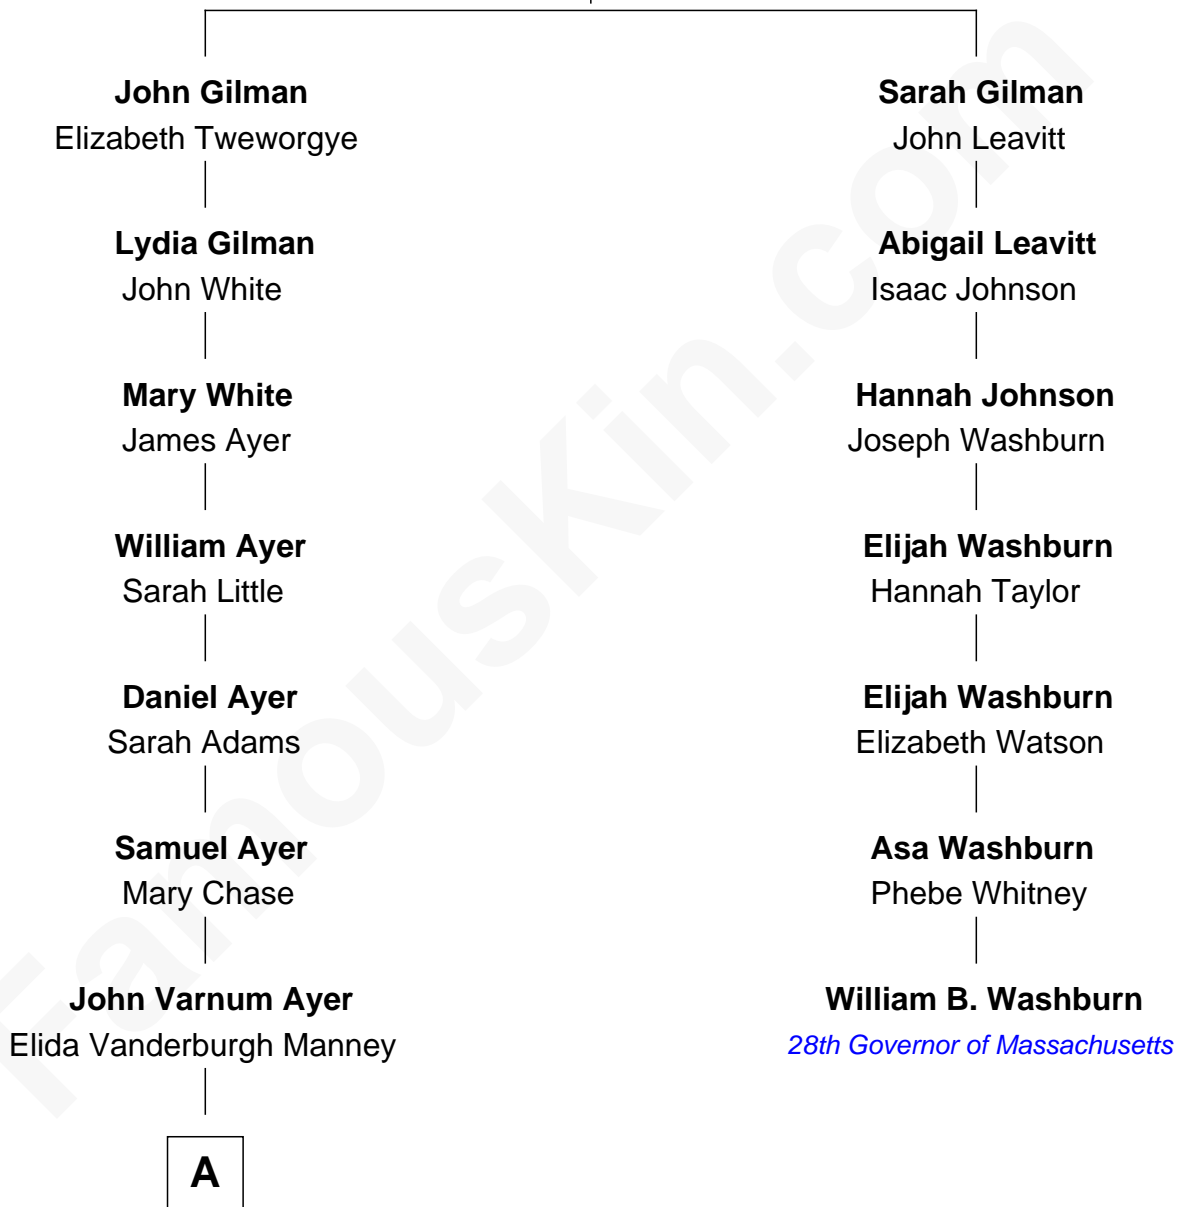

FamousKin.com Relationship Chart of

Gerald Ford

38th U.S. President

6th cousin 4 times removed of

William B. Washburn

28th Governor of Massachusetts

Edward Gilman

Mary Clark

A

—
George Manney Ayer
Amy Gridley Butler

—
Adele Augusta Ayer
Levi Addison Gardner

—
Dorothy Ayer Gardner
Leslie Lynch King

—
Gerald Ford
38th U.S. President

FamousKin.com