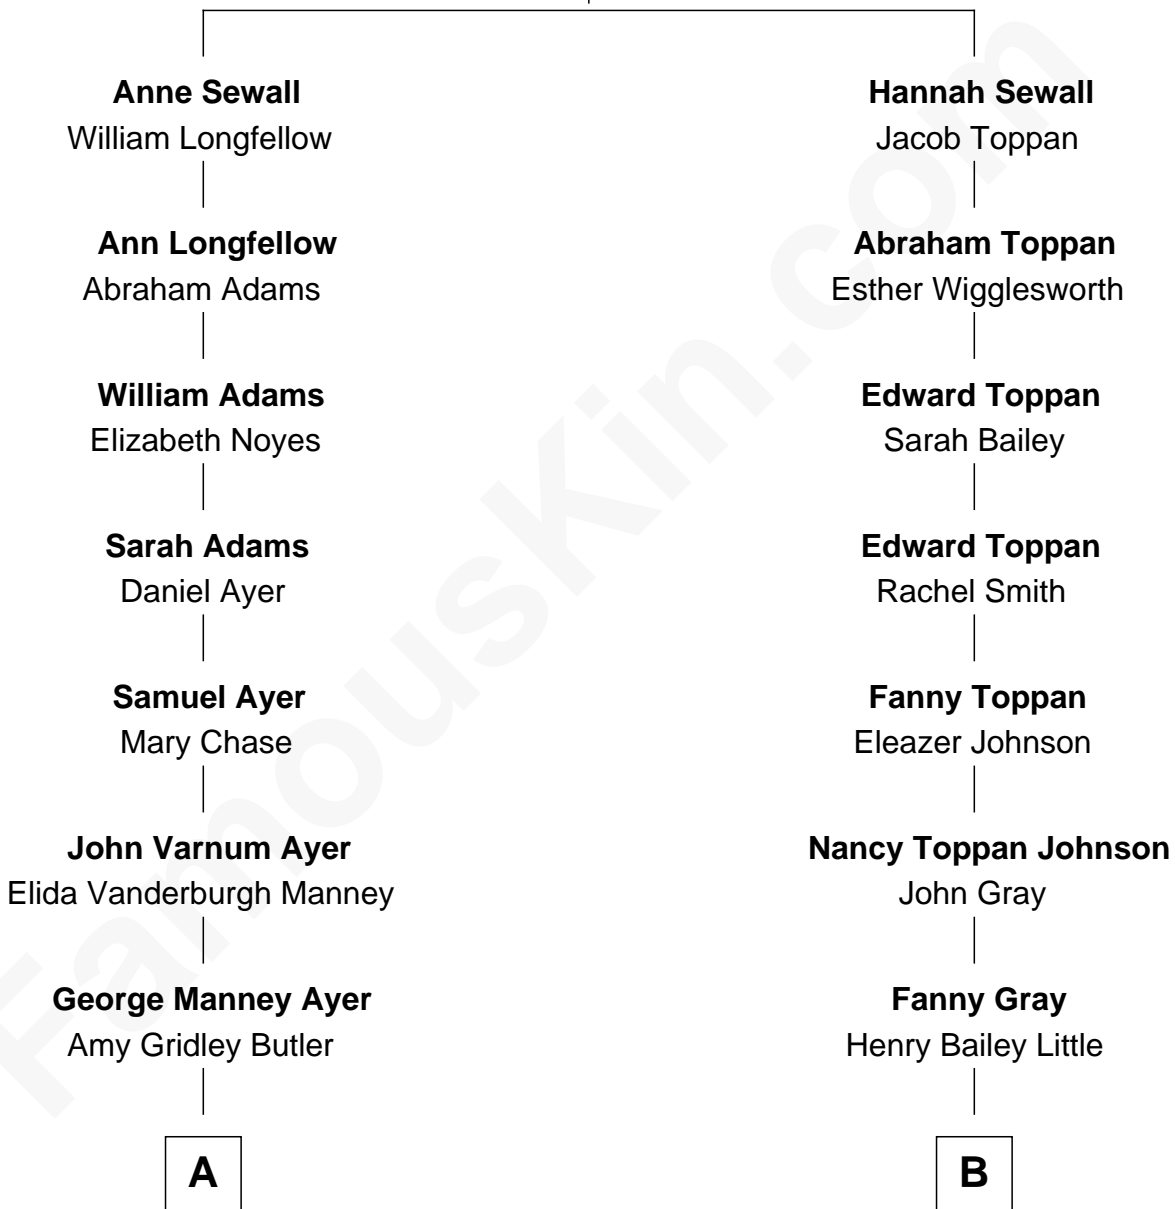

# FamousKin.com Relationship Chart of

**Gerald Ford**

*38th U.S. President*

9th cousin of

**Charlie Baker**

*72nd Governor of Massachusetts*

**Henry Sewall**

Jane Dummer

**A**

**Adele Augusta Ayer**  
Levi Addison Gardner

**Dorothy Ayer Gardner**  
Leslie Lynch King

**Gerald Ford**  
*38th U.S. President*

**B**

**Eleanor Johnson Little**  
Charles Duane Baker

**Charles Duane Baker**  
Alice Elizabeth Ghormley

**Charlie Baker**  
*72nd Governor of Massachusetts*

FamousKin.com