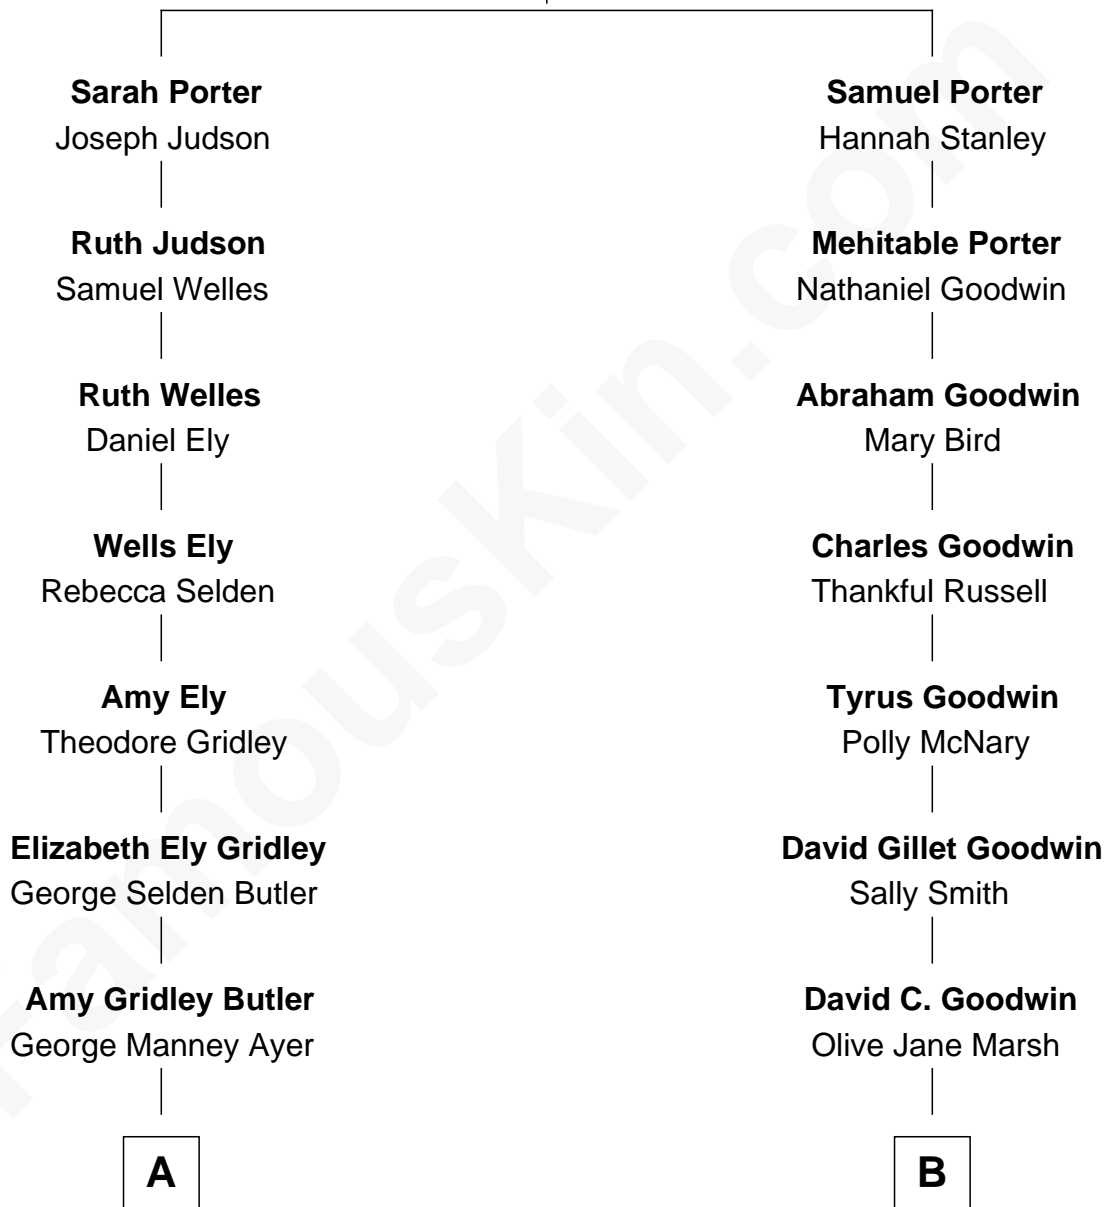

# FamousKin.com Relationship Chart of

**Gerald Ford**

*38th U.S. President*

9th cousin 3 times removed of

**Joe Keery**

*TV and Movie Actor*

**John Porter**

Anna White

**A**

**Adele Augusta Ayer**  
Levi Addison Gardner

**Dorothy Ayer Gardner**  
Leslie Lynch King

**Gerald Ford**  
*38th U.S. President*

**B**

**Isabelle Rachel Goodwin**  
John Hall Morse

**Anna Lucretia Morse**  
Paul Haney

**John Thomas Haney**  
Virginia Mae Holmes

**Susan Rae Haney**  
Robert McClellan Barger

**Nina Rae Barger**  
David Grover Keery

**Joe Keery**  
*TV and Movie Actor*