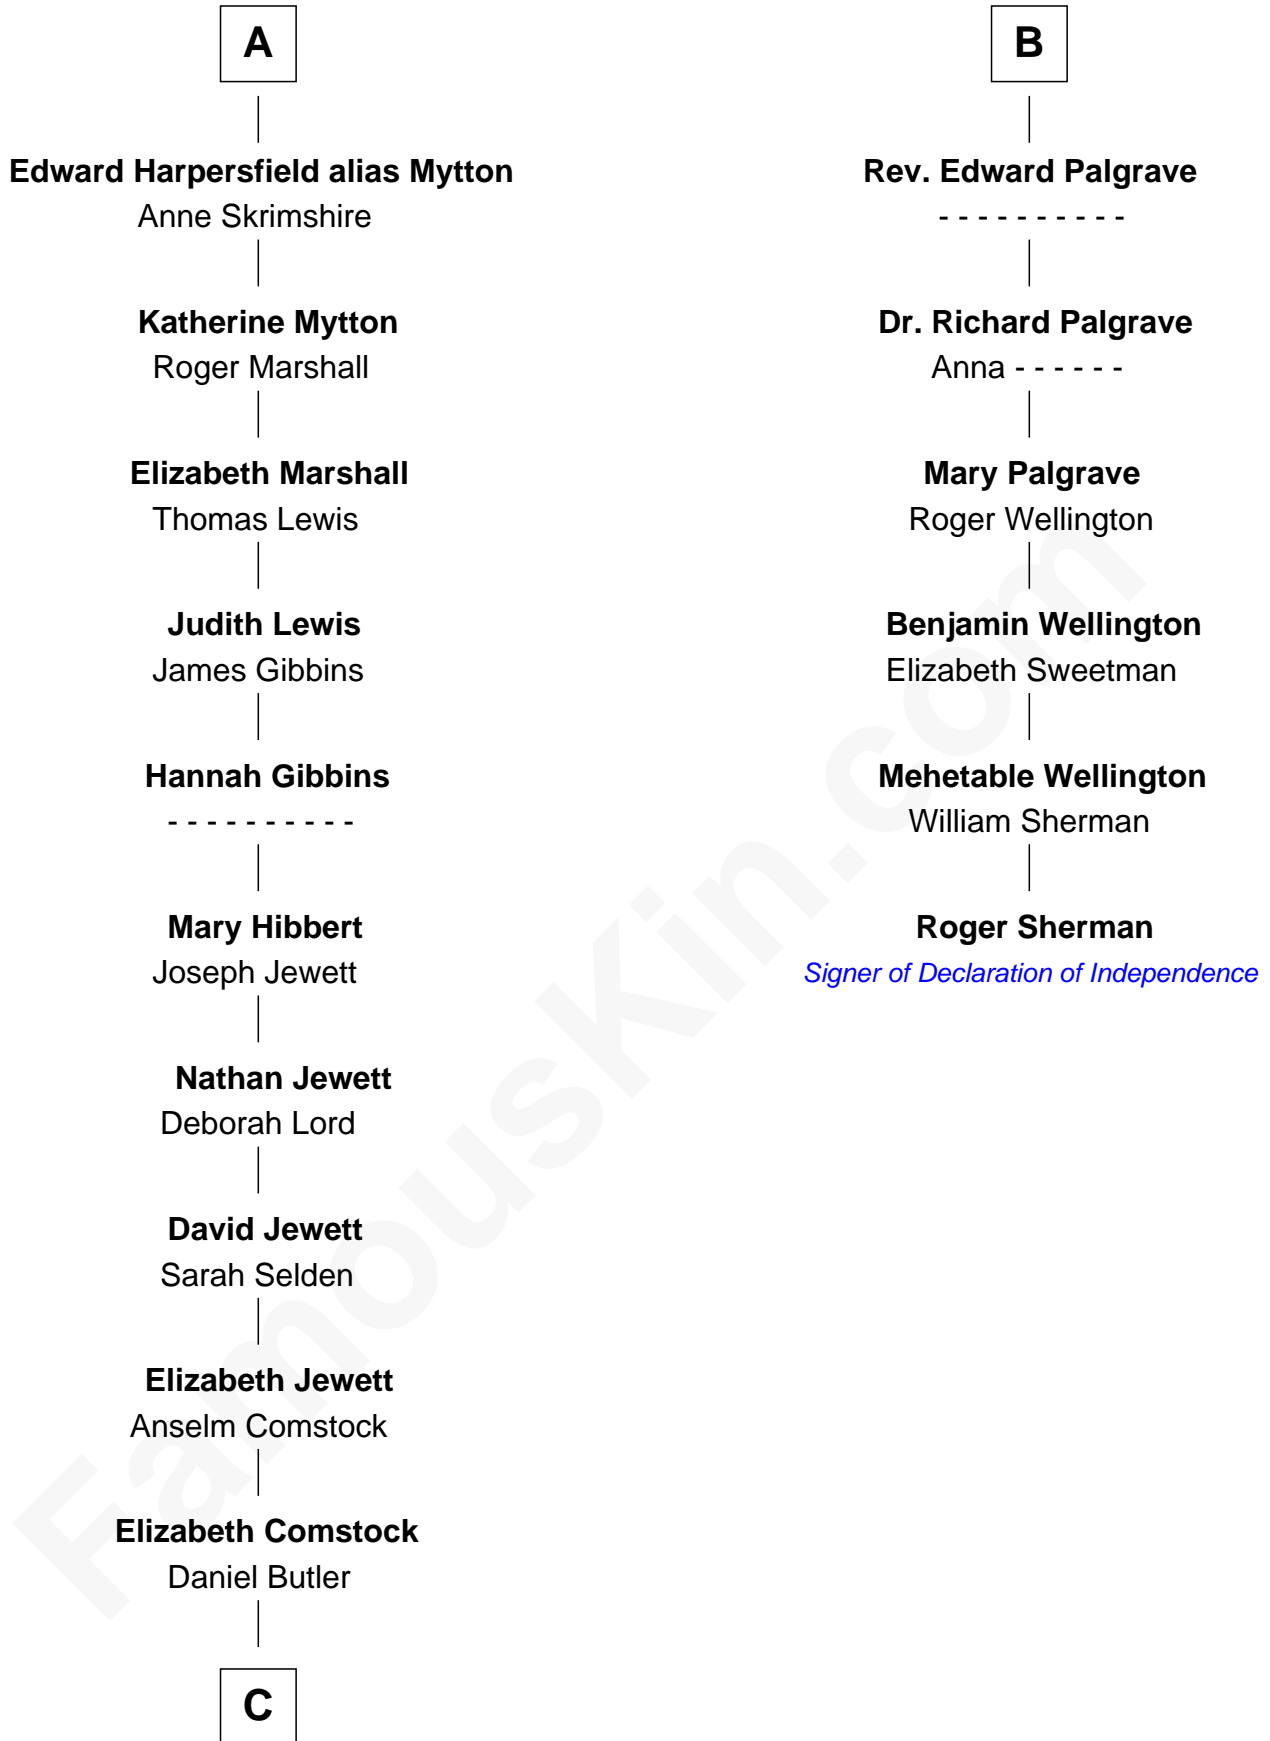

# FamousKin.com Relationship Chart of

**Gerald Ford**

*38th U.S. President*

12th cousin 9 times removed of

**Roger Sherman**

*Signer of the Declaration of Independence*

**C**

George Selden Butler

Elizabeth Ely Gridley

Amy Gridley Butler

George Manney Ayer

Adele Augusta Ayer

Levi Addison Gardner

Dorothy Ayer Gardner

Leslie Lynch King

Gerald Ford

*38th U.S. President*

FamousKin.com