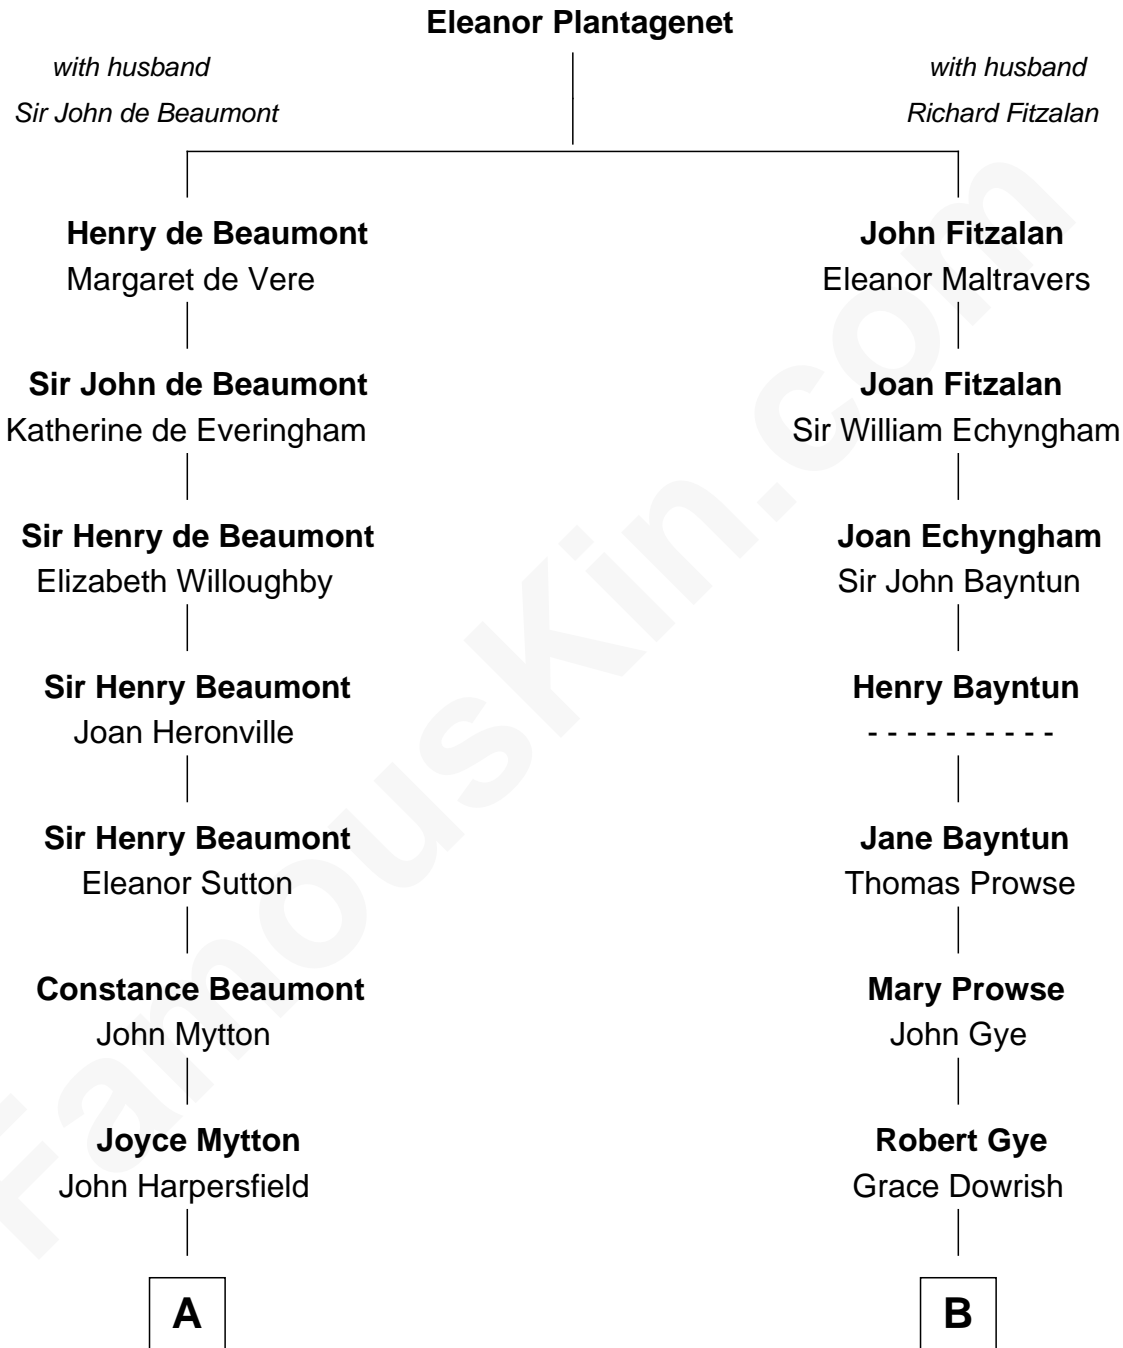

FamousKin.com Relationship Chart of

Gerald Ford

38th U.S. President

14th cousin 7 times removed of

Samuel Cony

31st Governor of Maine

C

—
George Selden Butler

Elizabeth Ely Gridley

—
Amy Gridley Butler

George Manney Ayer

—
Adele Augusta Ayer

Levi Addison Gardner

—
Dorothy Ayer Gardner

Leslie Lynch King

—
Gerald Ford

38th U.S. President

FamousKin.com