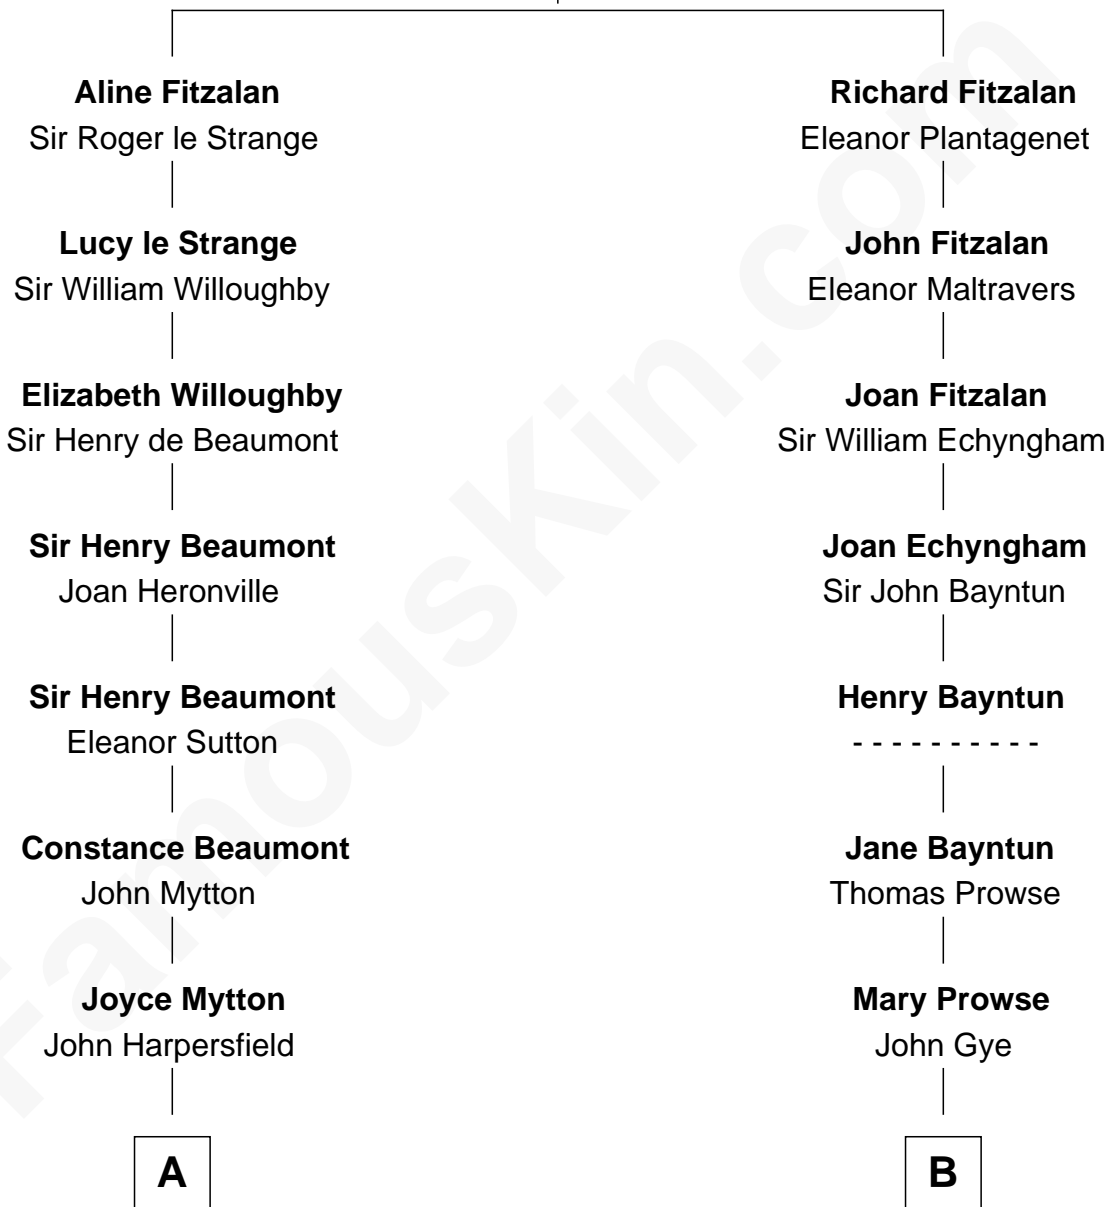

# FamousKin.com Relationship Chart of

**Gerald Ford**

*38th U.S. President*

15th cousin 6 times removed of

**Samuel Cony**

*31st Governor of Maine*

**Edmund Fitzalan**

Alice de Warenne

**C**

George Selden Butler

Elizabeth Ely Gridley

Amy Gridley Butler

George Manney Ayer

Adele Augusta Ayer

Levi Addison Gardner

Dorothy Ayer Gardner

Leslie Lynch King

Gerald Ford

*38th U.S. President*

FamousKin.com