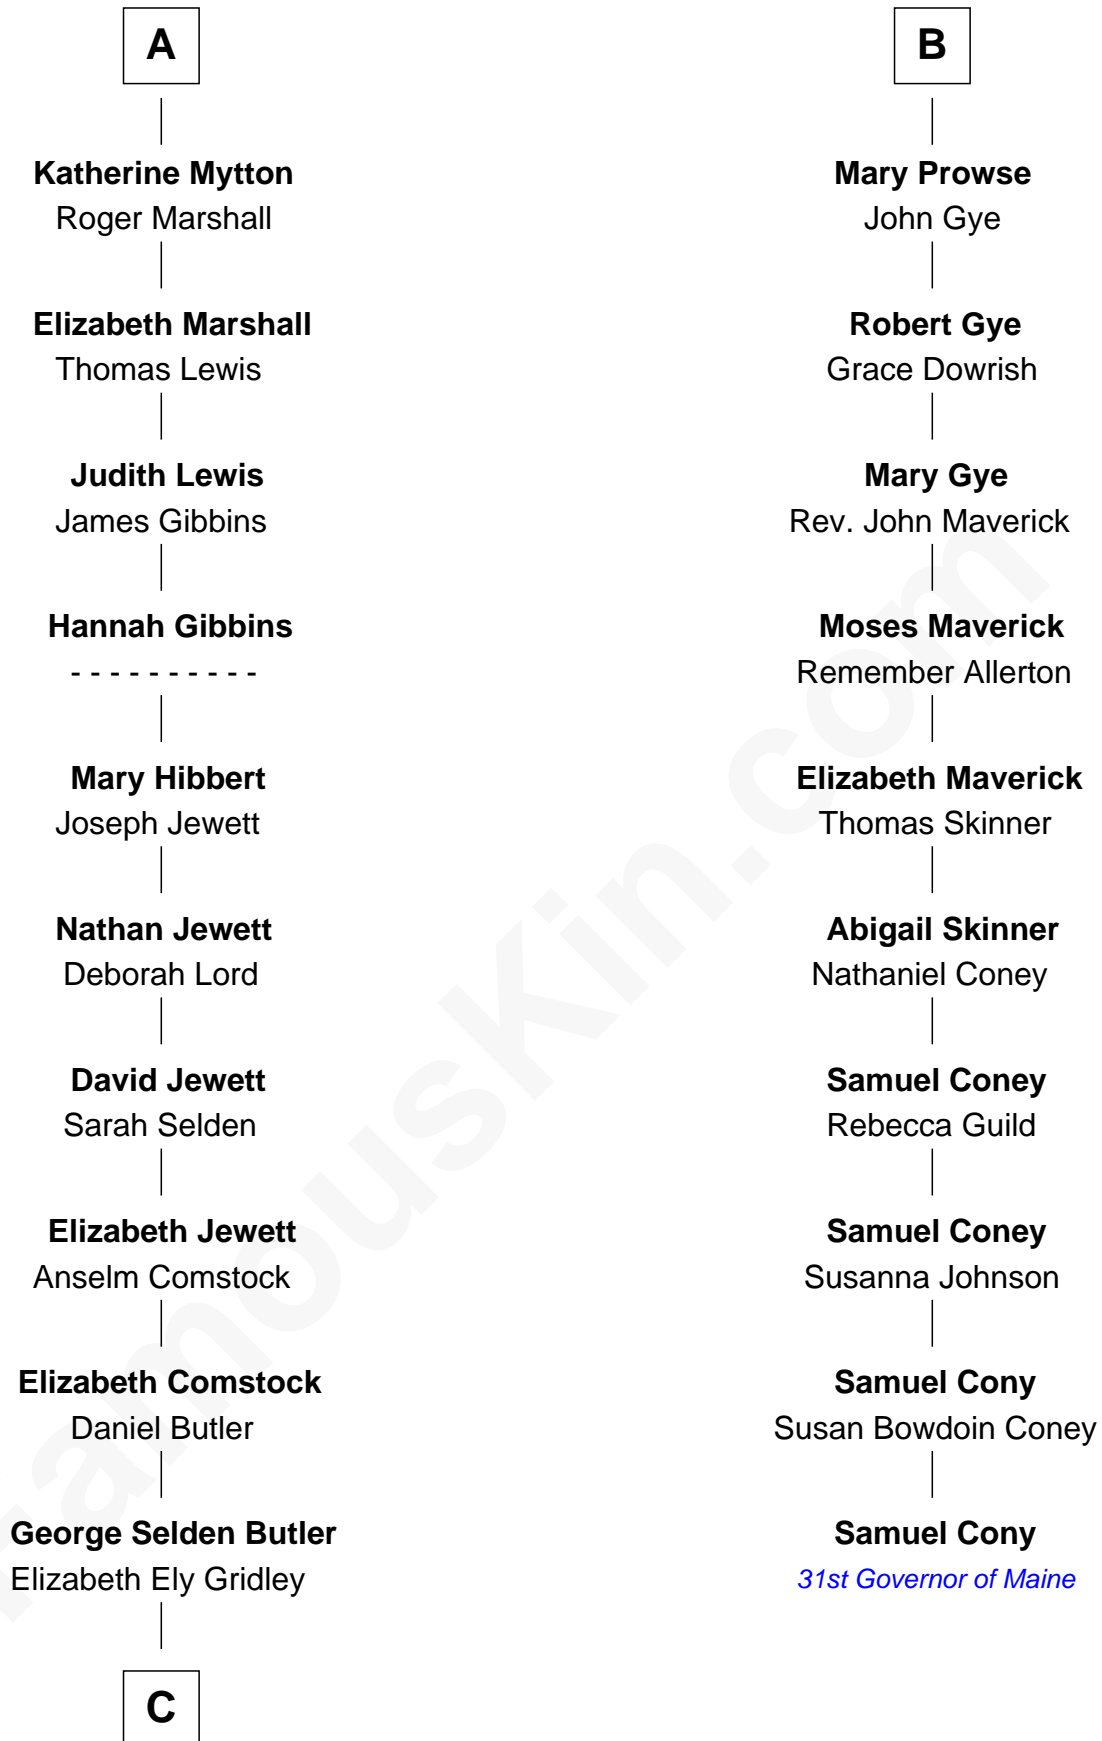

# FamousKin.com Relationship Chart of

**Gerald Ford**

*38th U.S. President*

16th cousin 4 times removed of

**Samuel Cony**

*31st Governor of Maine*

**Sir Maurice de Berkeley**

Eve la Zouche

John Maltravers

**Sir John Maltravers**

Gwenthin - - - - -

**Eleanor Maltravers**

John Fitzalan

**Joan Fitzalan**

Sir William Echyngham

**Joan Echyngham**

Sir John Bayntun

**Henry Bayntun**

- - - - -

**Jane Bayntun**

Thomas Prowse

**B**

**C**

—  
**Amy Gridley Butler**  
George Manney Ayer

—  
**Adele Augusta Ayer**  
Levi Addison Gardner

—  
**Dorothy Ayer Gardner**  
Leslie Lynch King

—  
**Gerald Ford**  
*38th U.S. President*

FamousKin.com