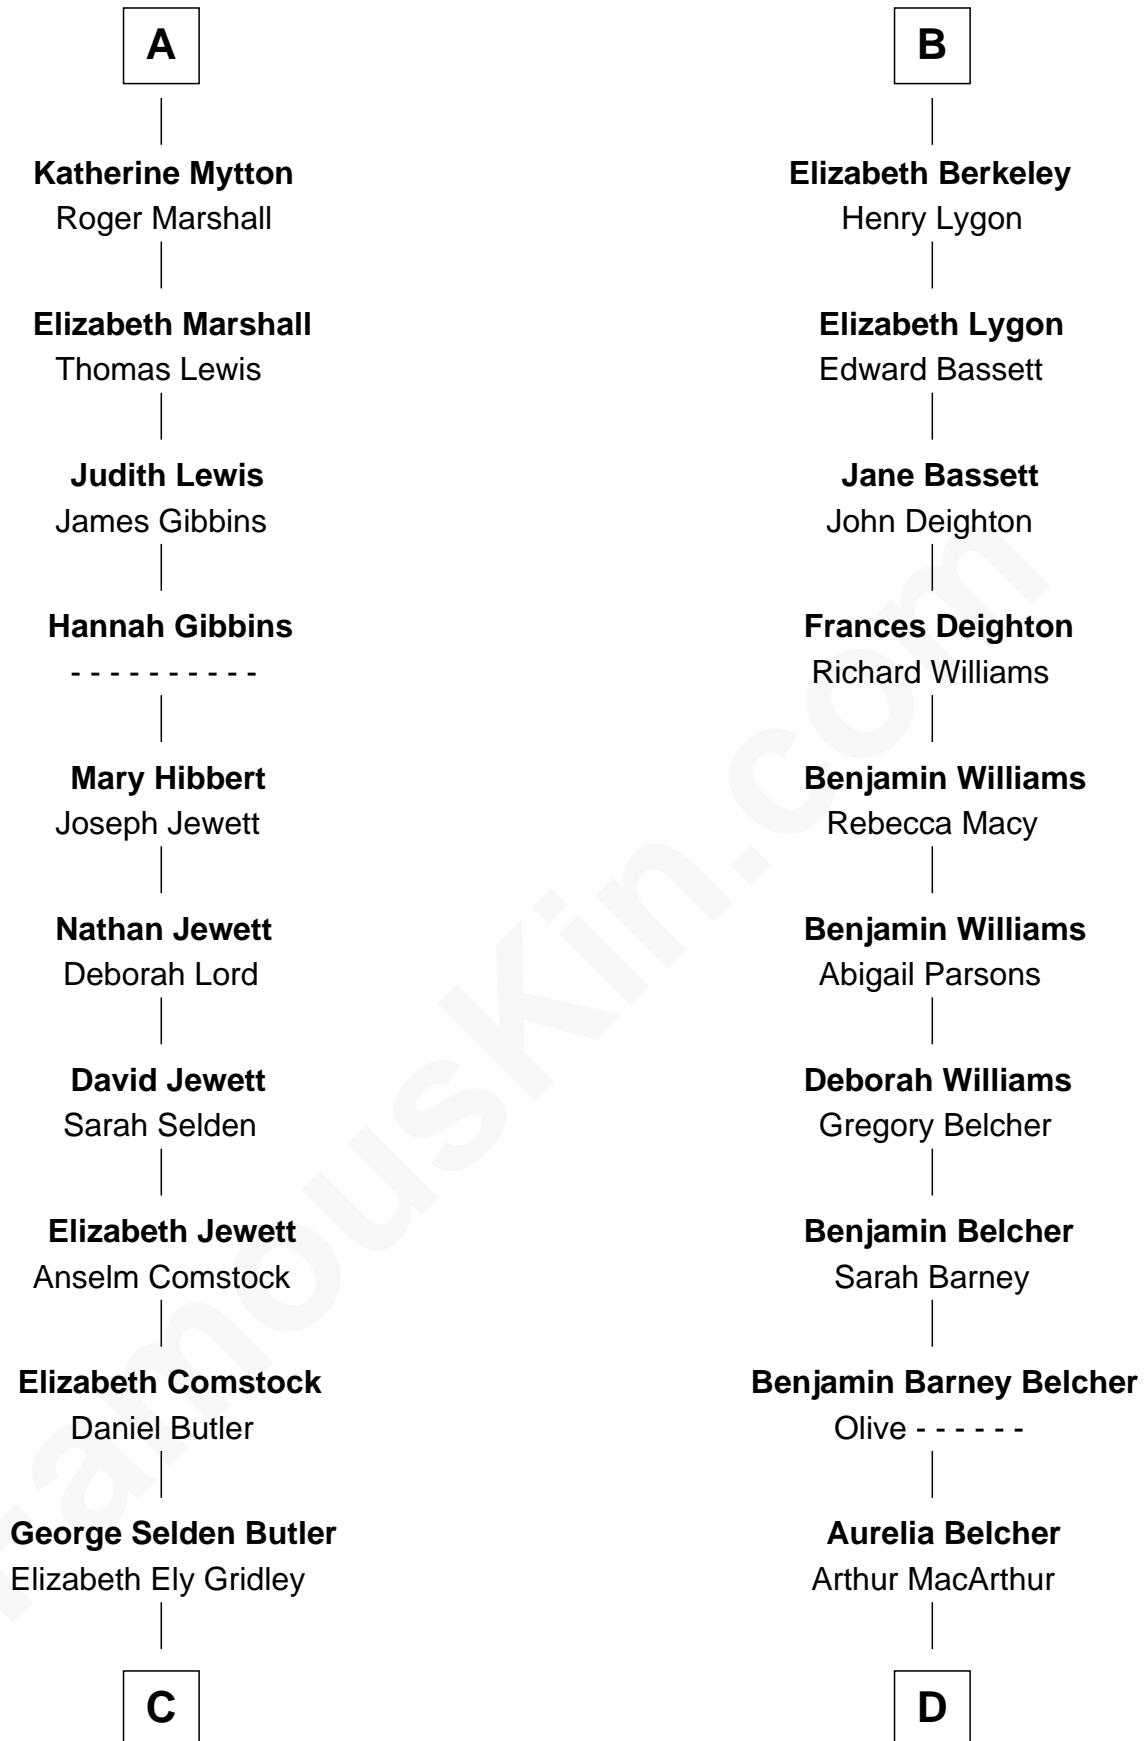

FamousKin.com Relationship Chart of

Gerald Ford

38th U.S. President

18th cousin 2 times removed of

General Douglas MacArthur

U.S. Army - World War II

Sir Maurice de Berkeley

Eve la Zouche

Margaret - - - - -

Thomas Berkeley

Catherine Botetourte

Maurice Berkeley

Johanna Denham

Maurice Berkeley

Ellen Montfort

Sir William Berkeley

Anne Stafford

Richard Berkeley

Elizabeth Conningsby

Sir John Berkeley

Isabel Dennis

B

C

Amy Gridley Butler
George Manney Ayer

Adele Augusta Ayer
Levi Addison Gardner

Dorothy Ayer Gardner
Leslie Lynch King

Gerald Ford
38th U.S. President

D

Gen. Arthur MacArthur
Mary Pinckney Hardy

General Douglas MacArthur
U.S. Army - World War II