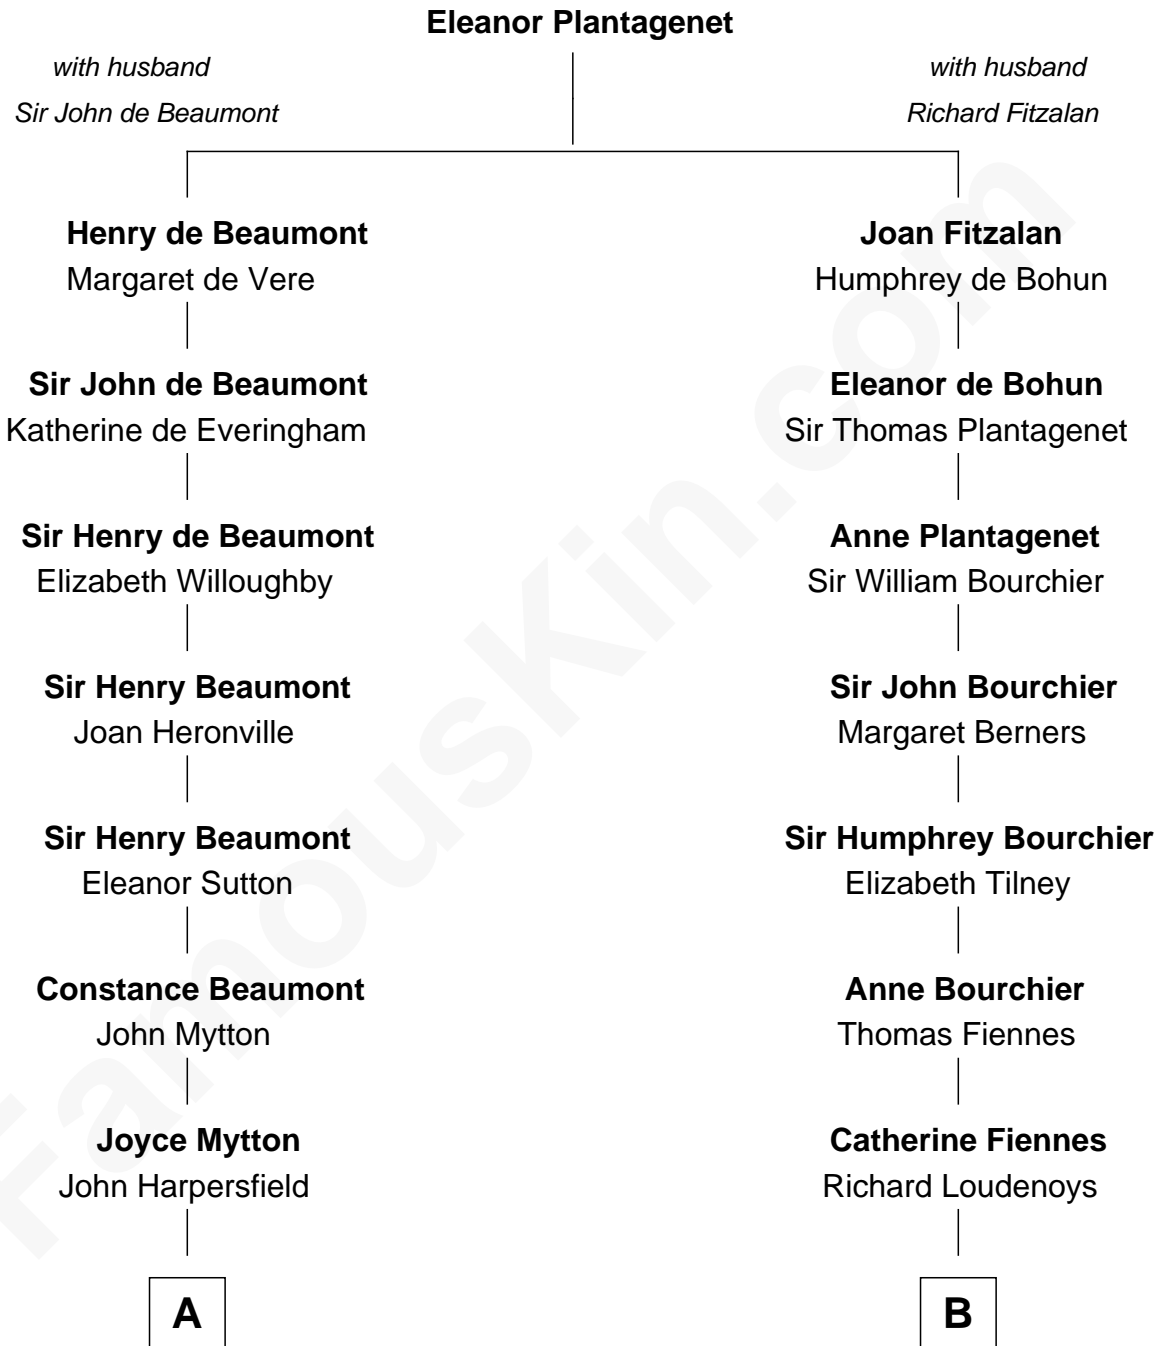

FamousKin.com Relationship Chart of

Gerald Ford

38th U.S. President

19th cousin 2 times removed of

Frank Lloyd Wright

American Architect

C

George Selden Butler

Elizabeth Ely Gridley

Amy Gridley Butler

George Manney Ayer

Adele Augusta Ayer

Levi Addison Gardner

Dorothy Ayer Gardner

Leslie Lynch King

Gerald Ford