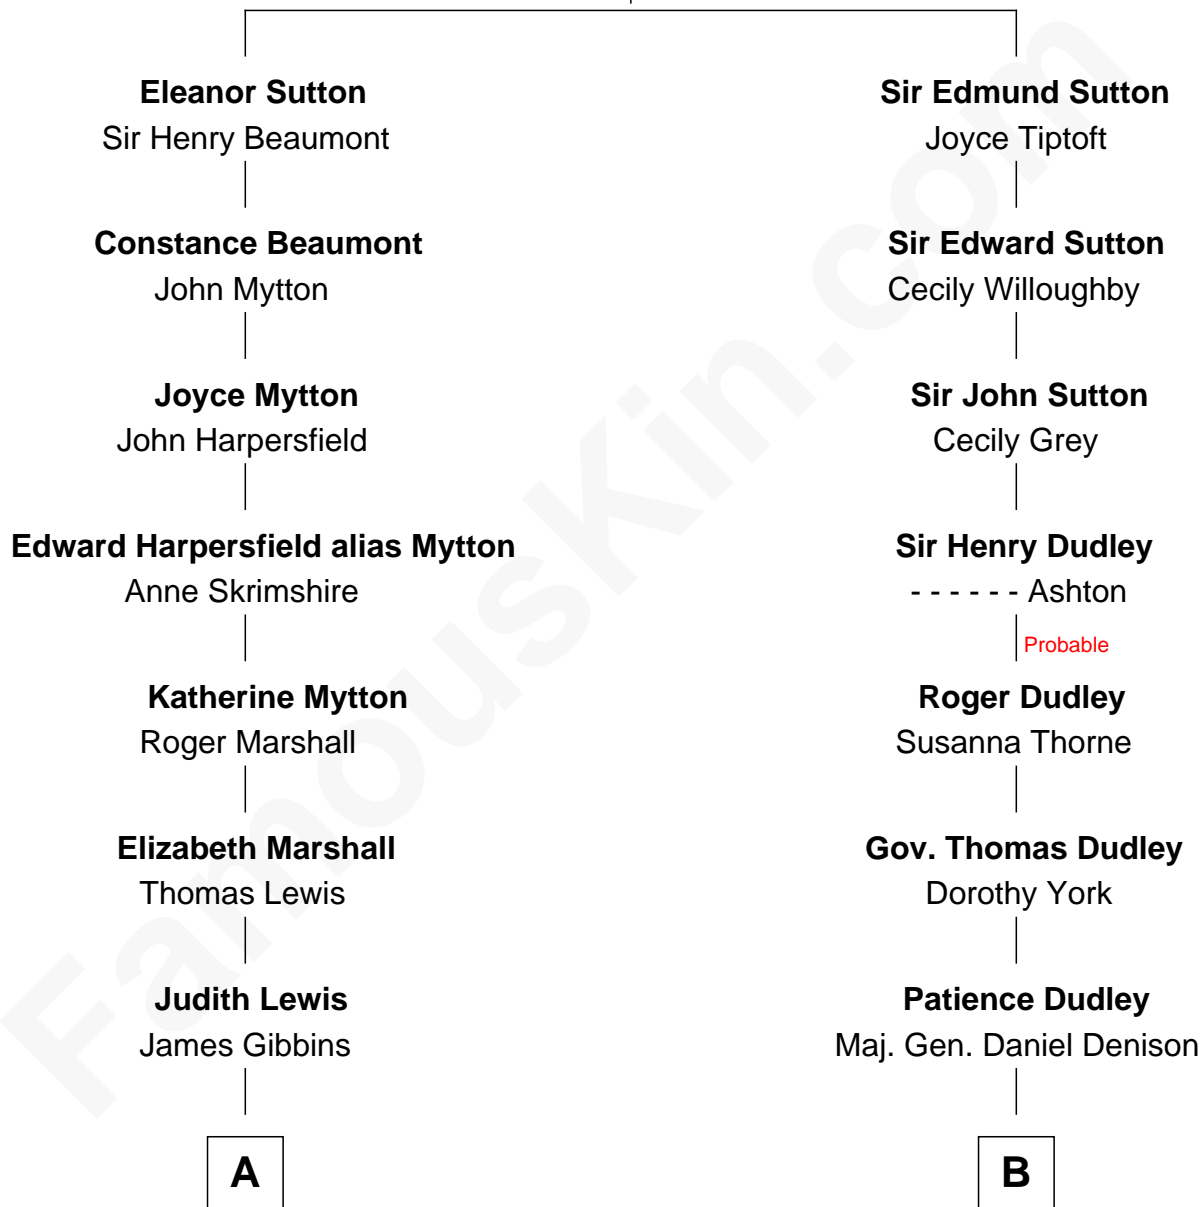

# FamousKin.com Relationship Chart of

**Gerald Ford**

*38th U.S. President*

17th cousin of

**Kyra Sedgwick**

*TV and Movie Actress*

**Sir John Sutton**  
Elizabeth Berkeley

Kyra Sedgwick photo by [Angela George](#) (CC BY-SA 3.0)