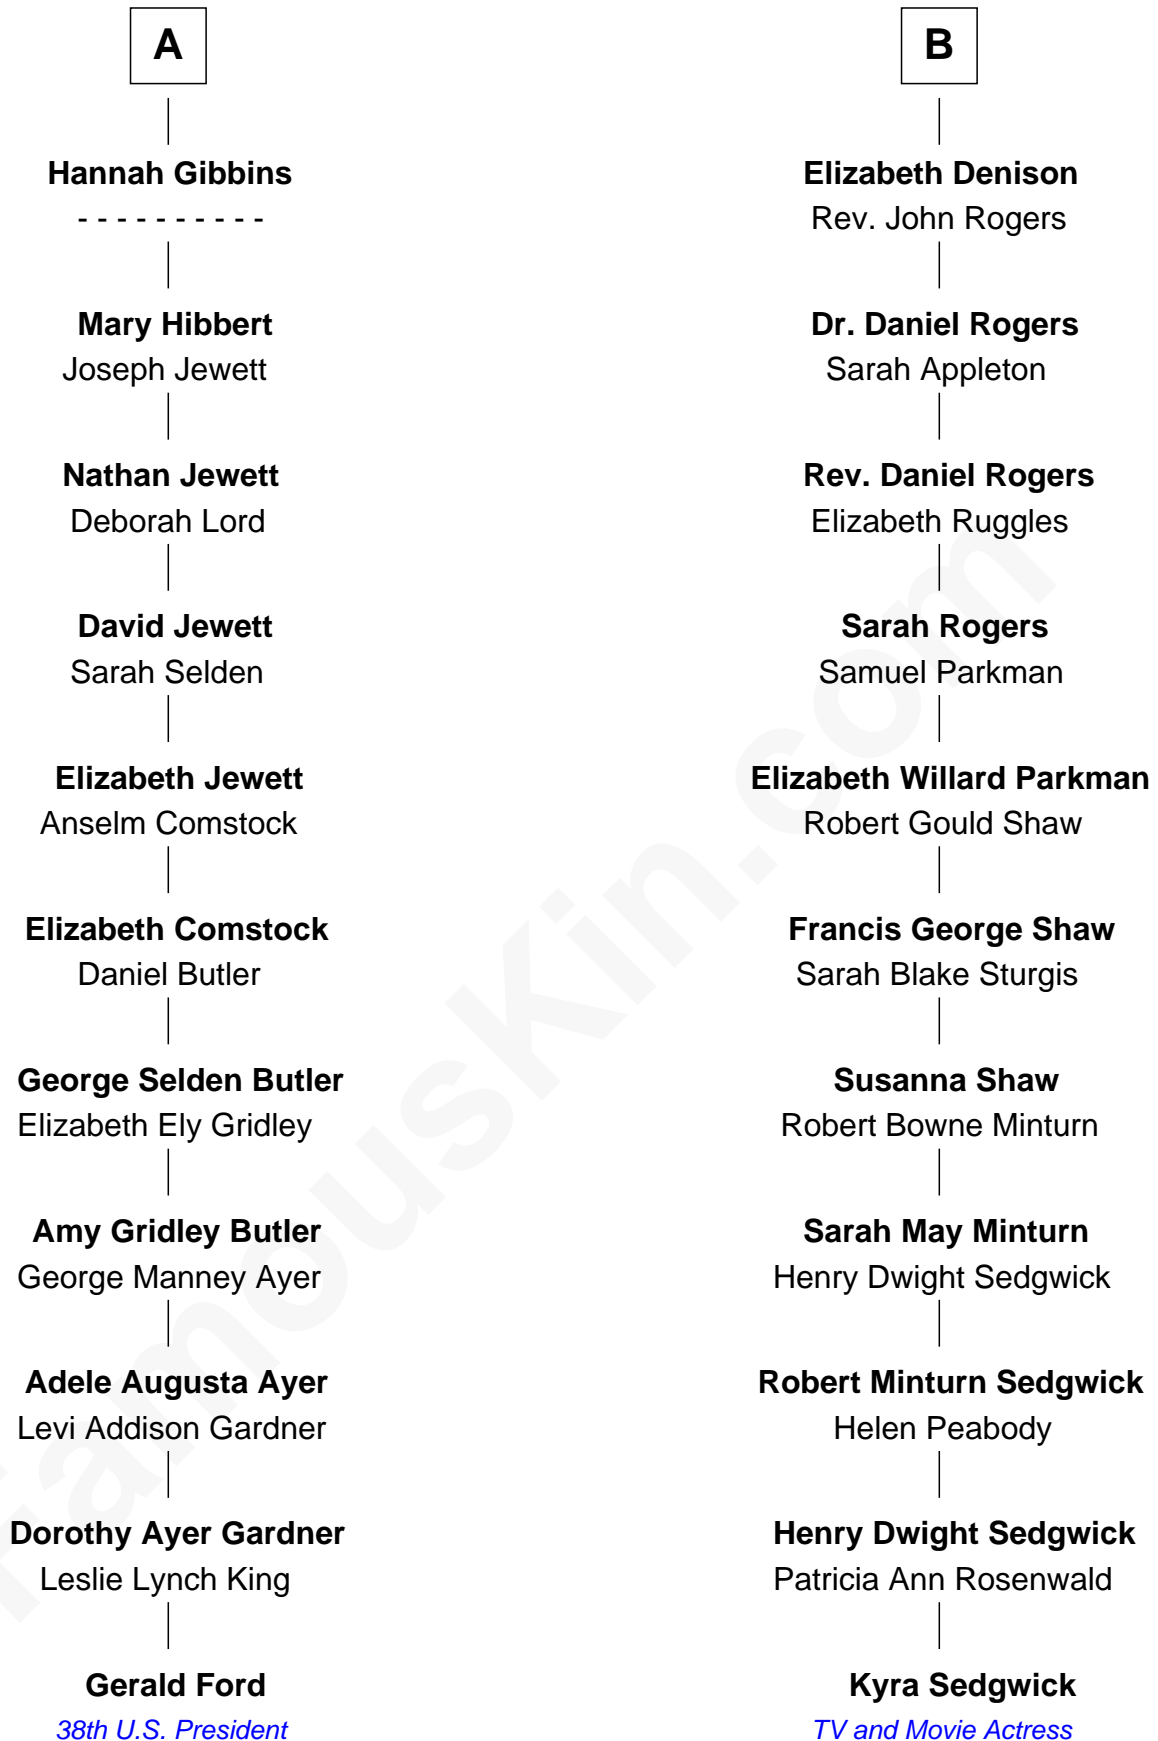

# FamousKin.com Relationship Chart of

**Gerald Ford**

*38th U.S. President*

17th cousin of

**Kyra Sedgwick**

*TV and Movie Actress*

**Sir John Sutton**  
Elizabeth Berkeley

Kyra Sedgwick photo by [Angela George](#) (CC BY-SA 3.0)