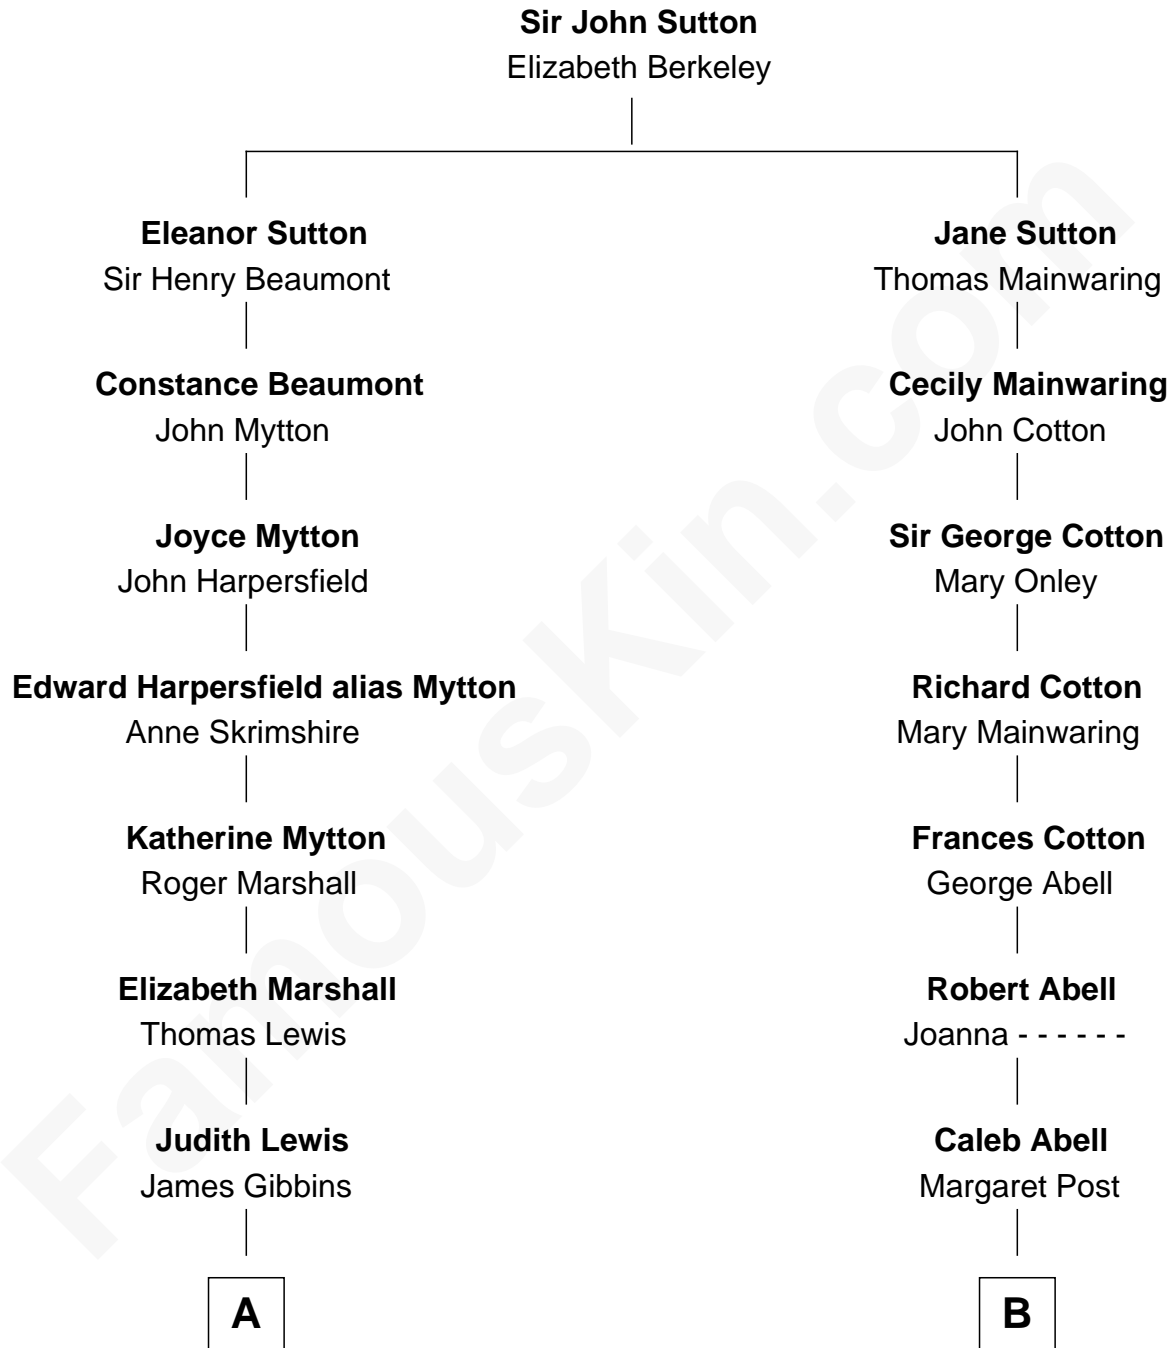

# FamousKin.com Relationship Chart of

**Gerald Ford**

*38th U.S. President*

16th cousin 1 time removed of

**Amber Stevens West**

*TV and Movie Actress*

Amber Stevens West photo by [lukeford.net](http://lukeford.net) (CC BY-SA 2.5)