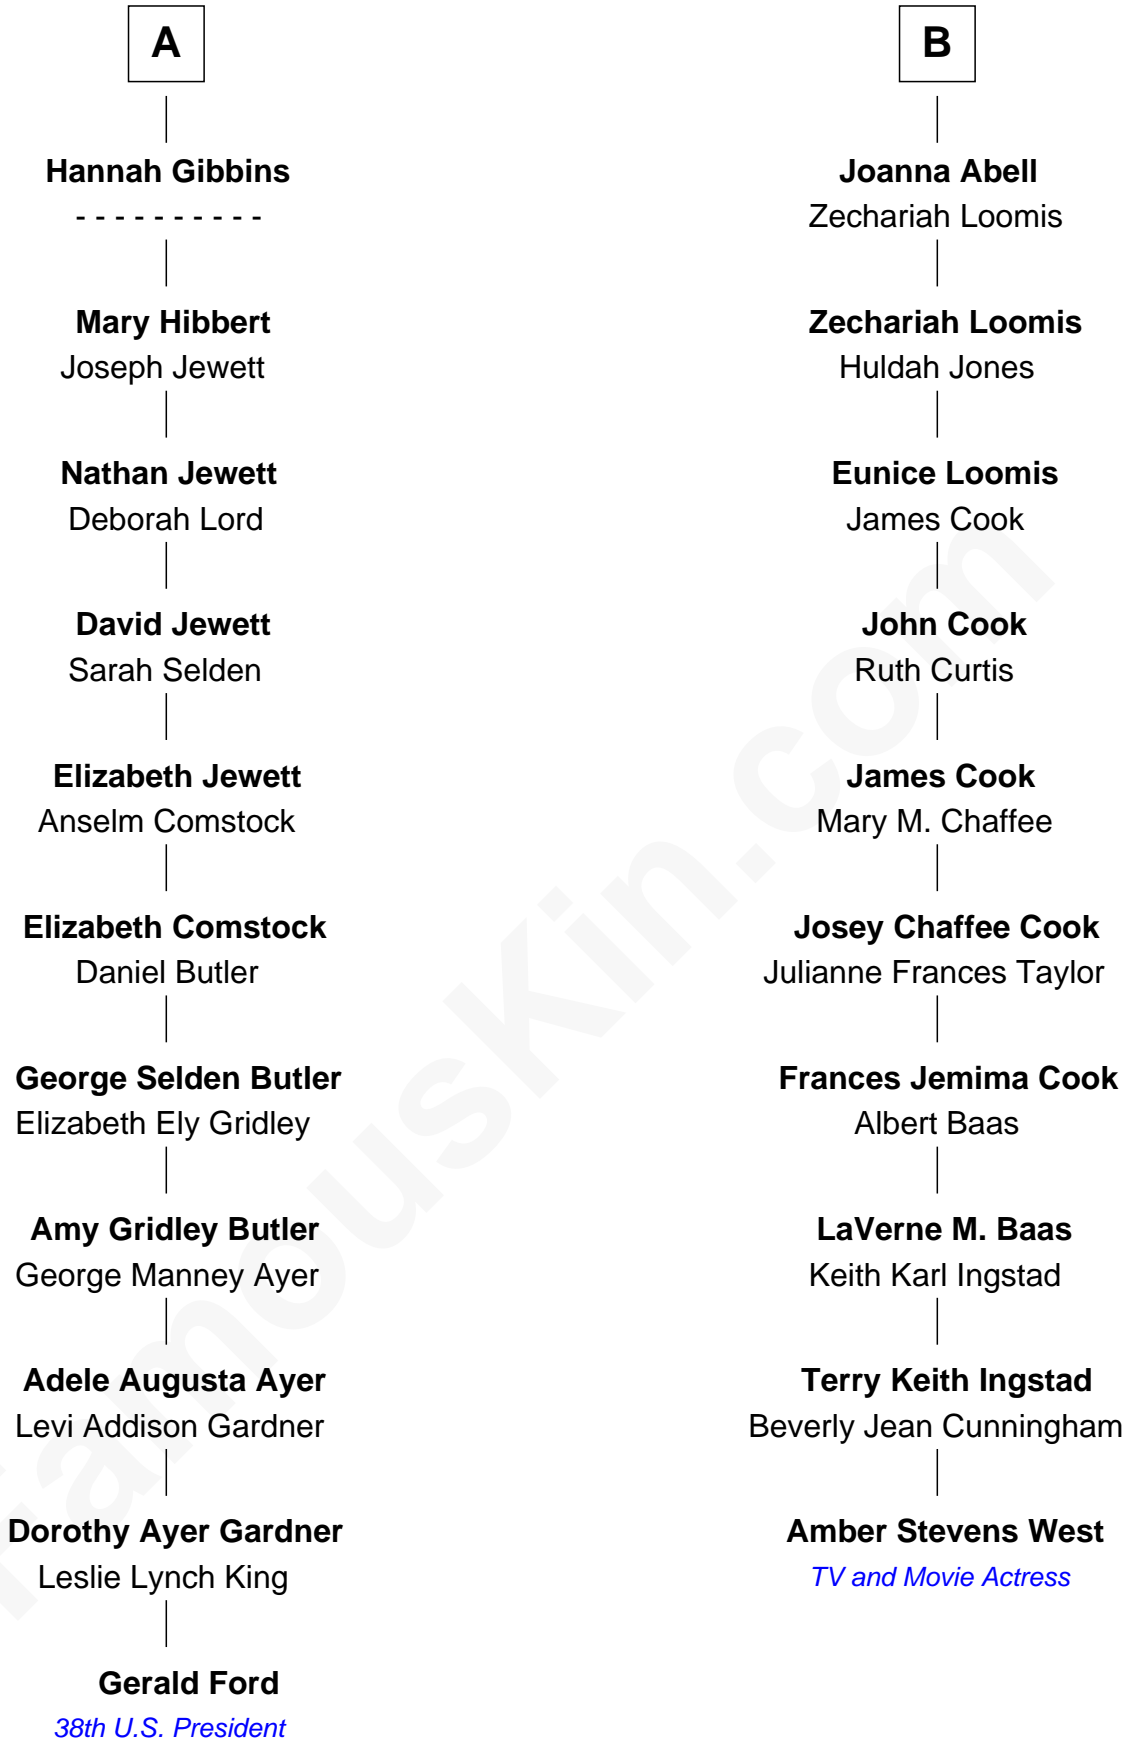

# FamousKin.com Relationship Chart of

**Gerald Ford**

*38th U.S. President*

16th cousin 1 time removed of

**Amber Stevens West**

*TV and Movie Actress*

Amber Stevens West photo by [lukeford.net](http://lukeford.net) (CC BY-SA 2.5)