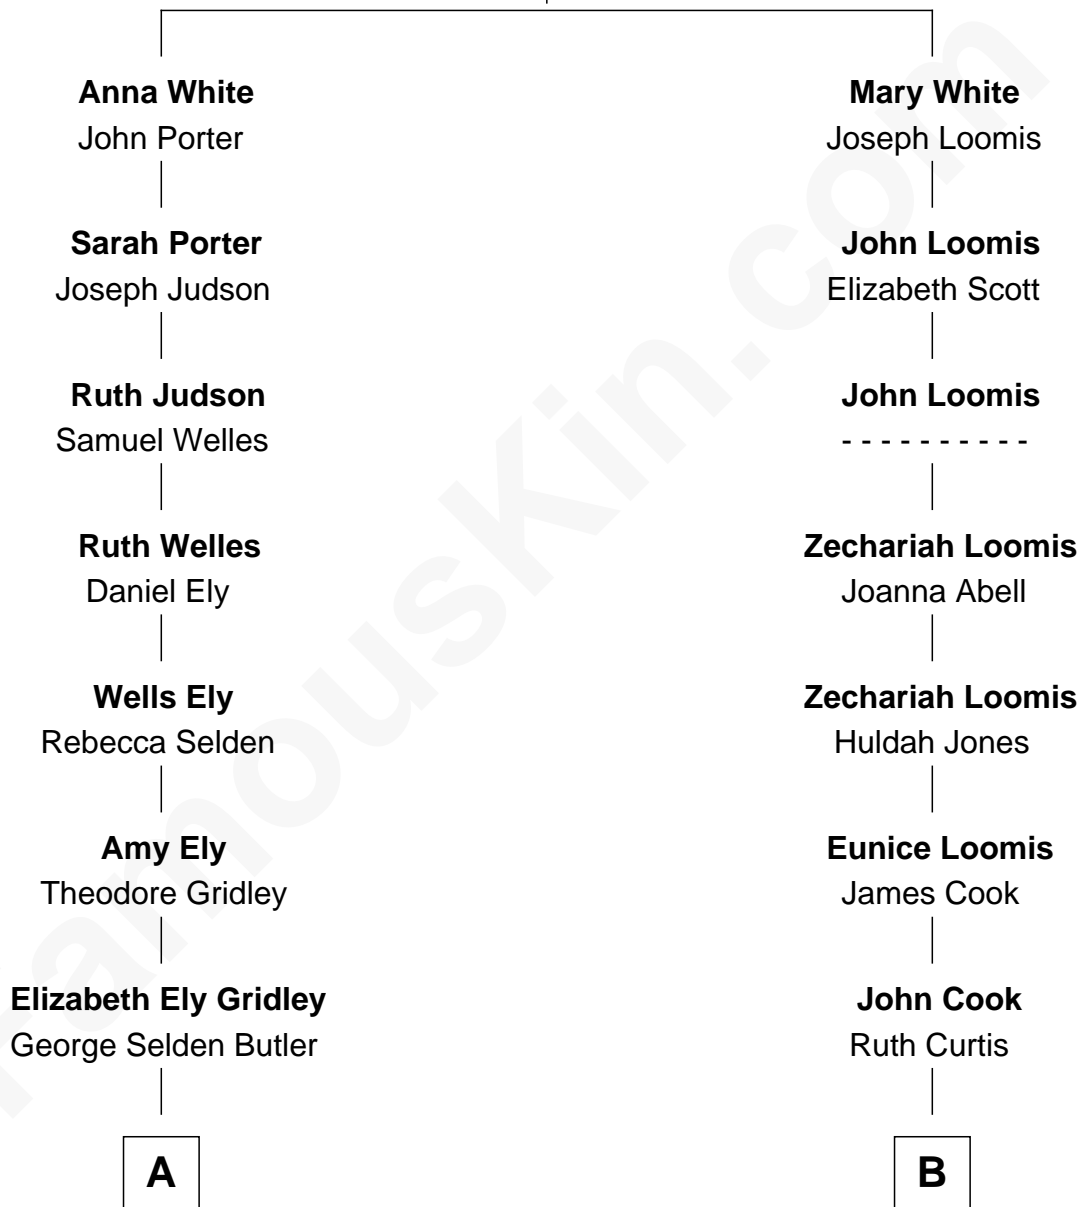

FamousKin.com Relationship Chart of

Gerald Ford

38th U.S. President

10th cousin 2 times removed of

Amber Stevens West

TV and Movie Actress

Robert White
Bridget Allgar

A

Amy Gridley Butler
George Manney Ayer

Adele Augusta Ayer
Levi Addison Gardner

Dorothy Ayer Gardner
Leslie Lynch King

Gerald Ford
38th U.S. President

B

James Cook
Mary M. Chaffee

Josey Chaffee Cook
Julianne Frances Taylor