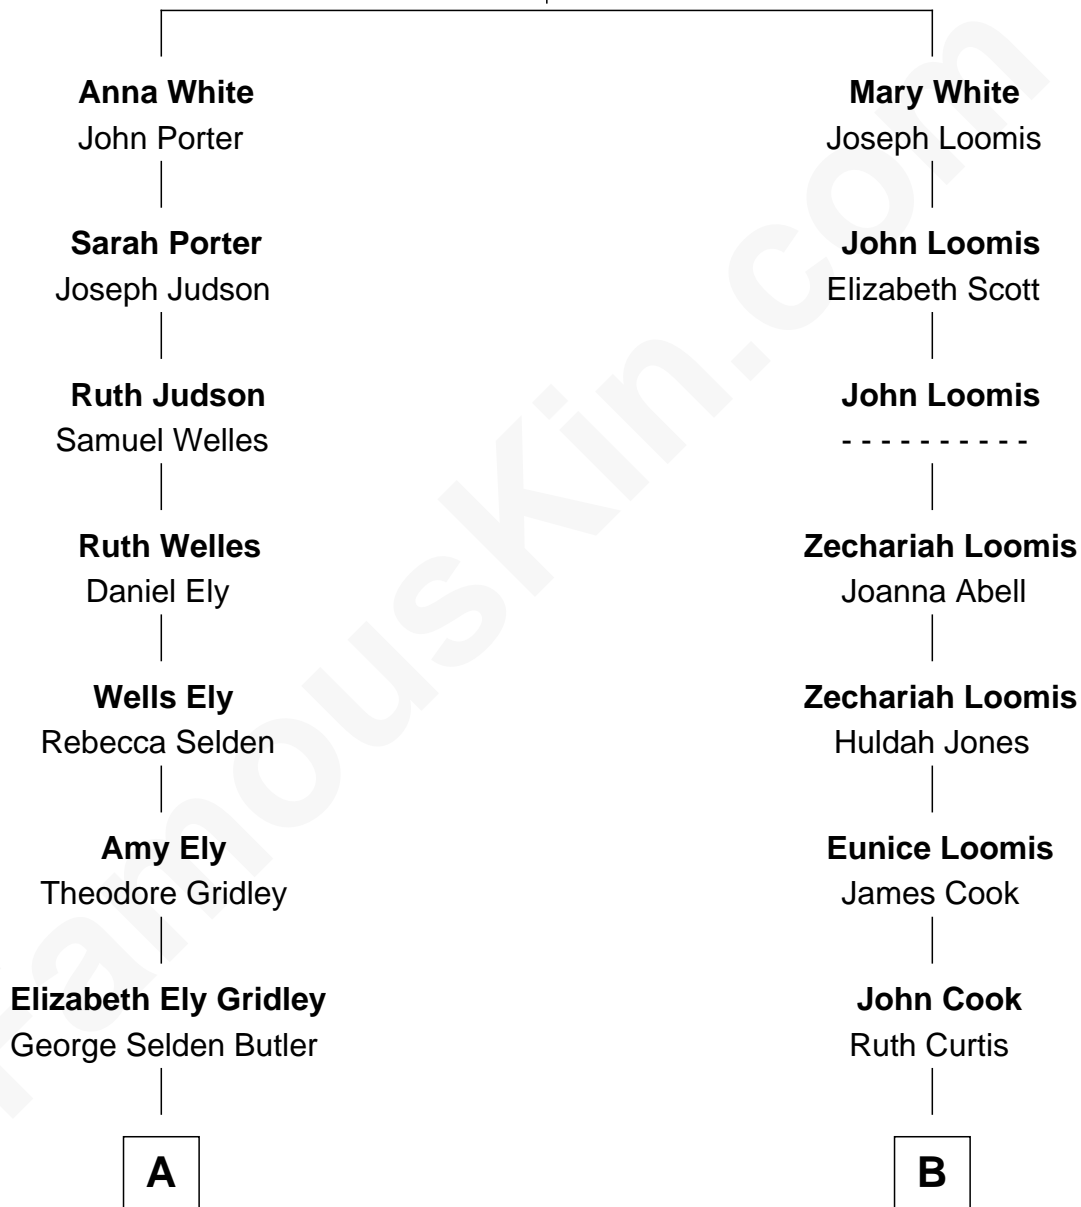

FamousKin.com Relationship Chart of

Gerald Ford

38th U.S. President

10th cousin 1 time removed of

Shadoe Stevens

Radio Disc Jockey

Robert White

Bridget Allgar

A

Amy Gridley Butler
George Manney Ayer

Adele Augusta Ayer
Levi Addison Gardner

Dorothy Ayer Gardner
Leslie Lynch King

Gerald Ford
38th U.S. President

B

James Cook
Mary M. Chaffee

Josey Chaffee Cook
Julianne Frances Taylor