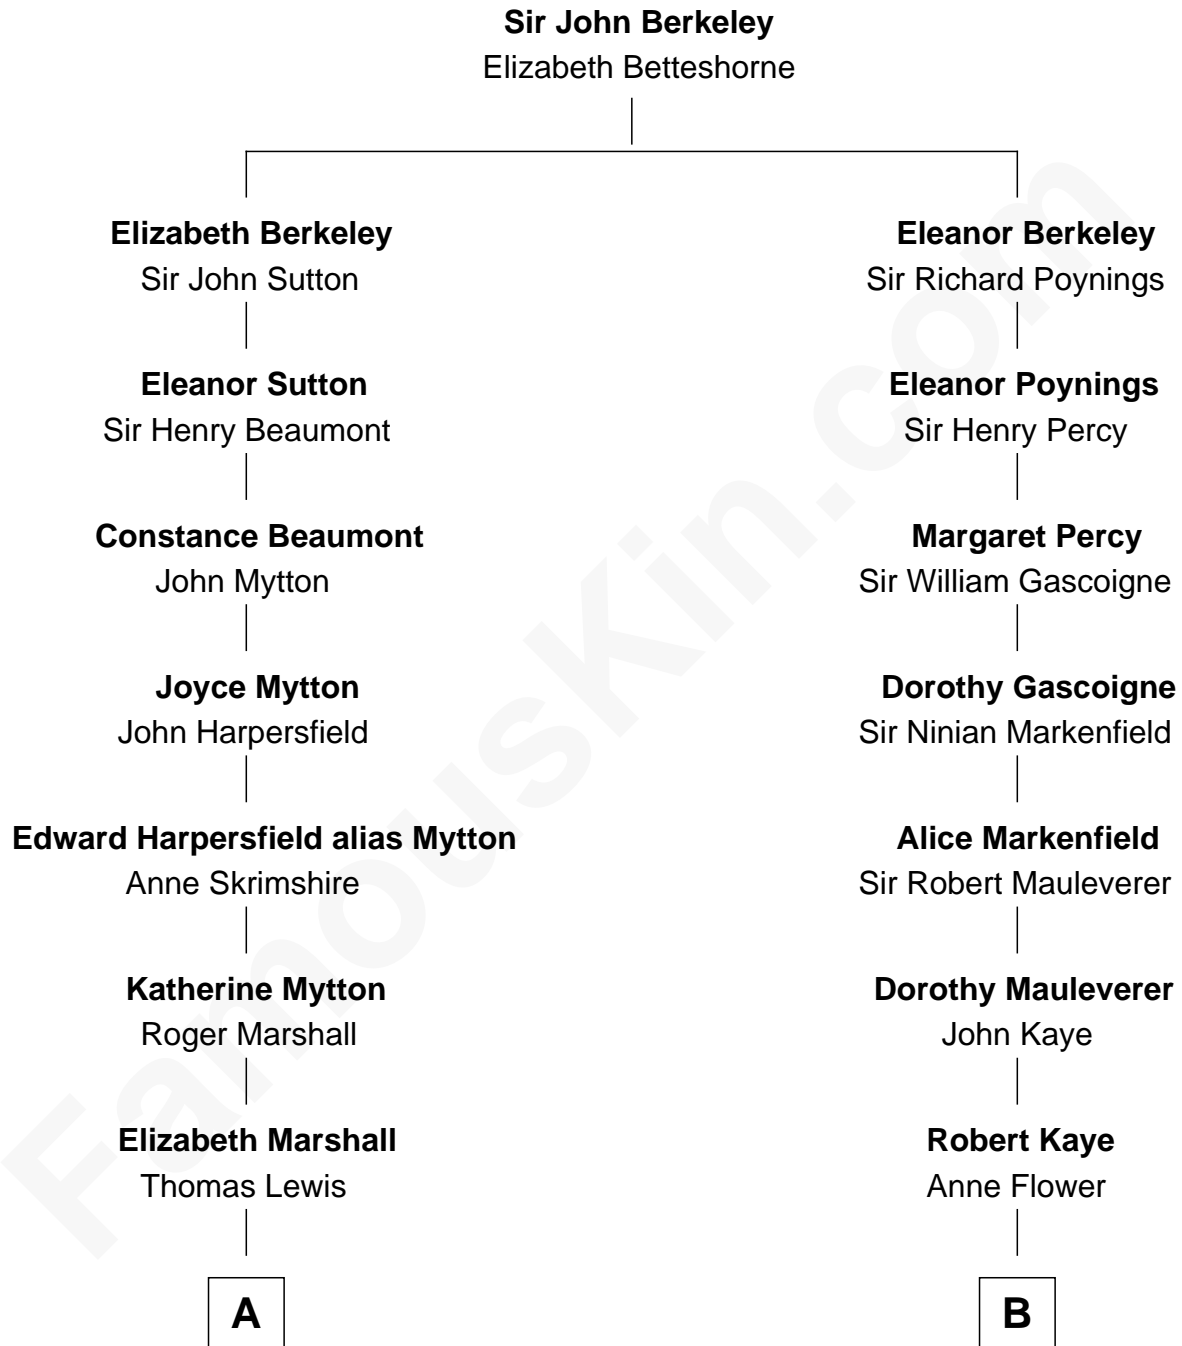

FamousKin.com Relationship Chart of

Gerald Ford

38th U.S. President

18th cousin 1 time removed of

Angela Y. Davis

Civil Rights Activist and former Black Panther

C

Dorothy Ayer Gardner

Leslie Lynch King

Gerald Ford

38th U.S. President

D

Murphy Renchor Jones

Mollie Spencer

Benjamin Frank Davis

Sallye Margarite Bell