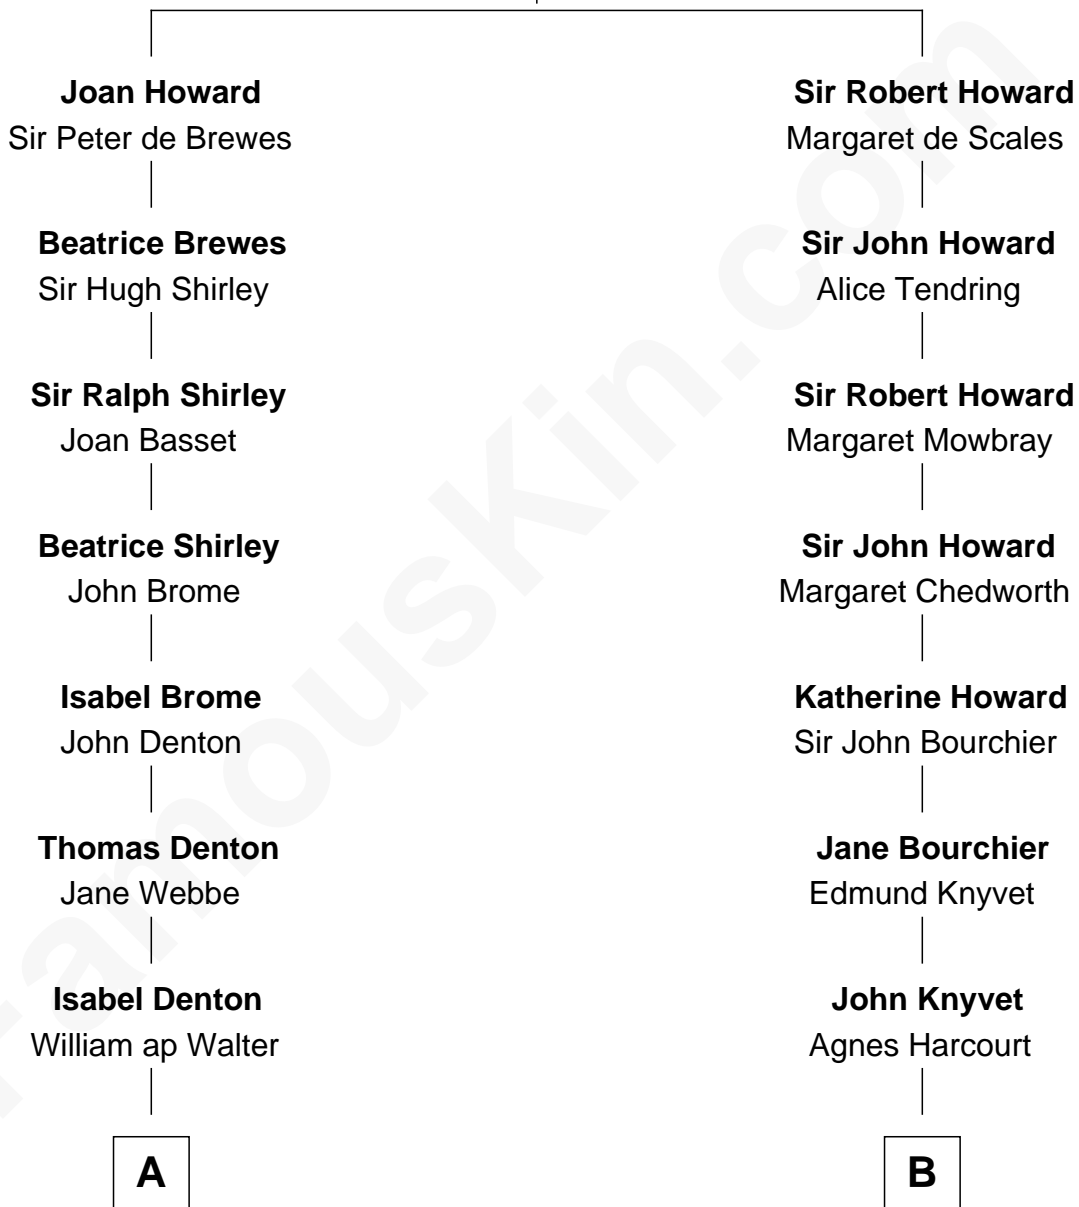

# FamousKin.com Relationship Chart of

**Gerald Ford**

38th U.S. President

20th cousin of

**Angela Y. Davis**

Civil Rights Activist and former Black Panther

**Sir John Howard**

Alice de Bois

**C**

**George Manney Ayer**

Amy Gridley Butler

**Adele Augusta Ayer**

Levi Addison Gardner

**Dorothy Ayer Gardner**

Leslie Lynch King

**Gerald Ford**

*38th U.S. President*

**D**

**Henrietta C. Campbell**

Murphy Valentine Jones

**Murphy Renchor Jones**

Mollie Spencer

**Benjamin Frank Davis**

Sallye Margarite Bell