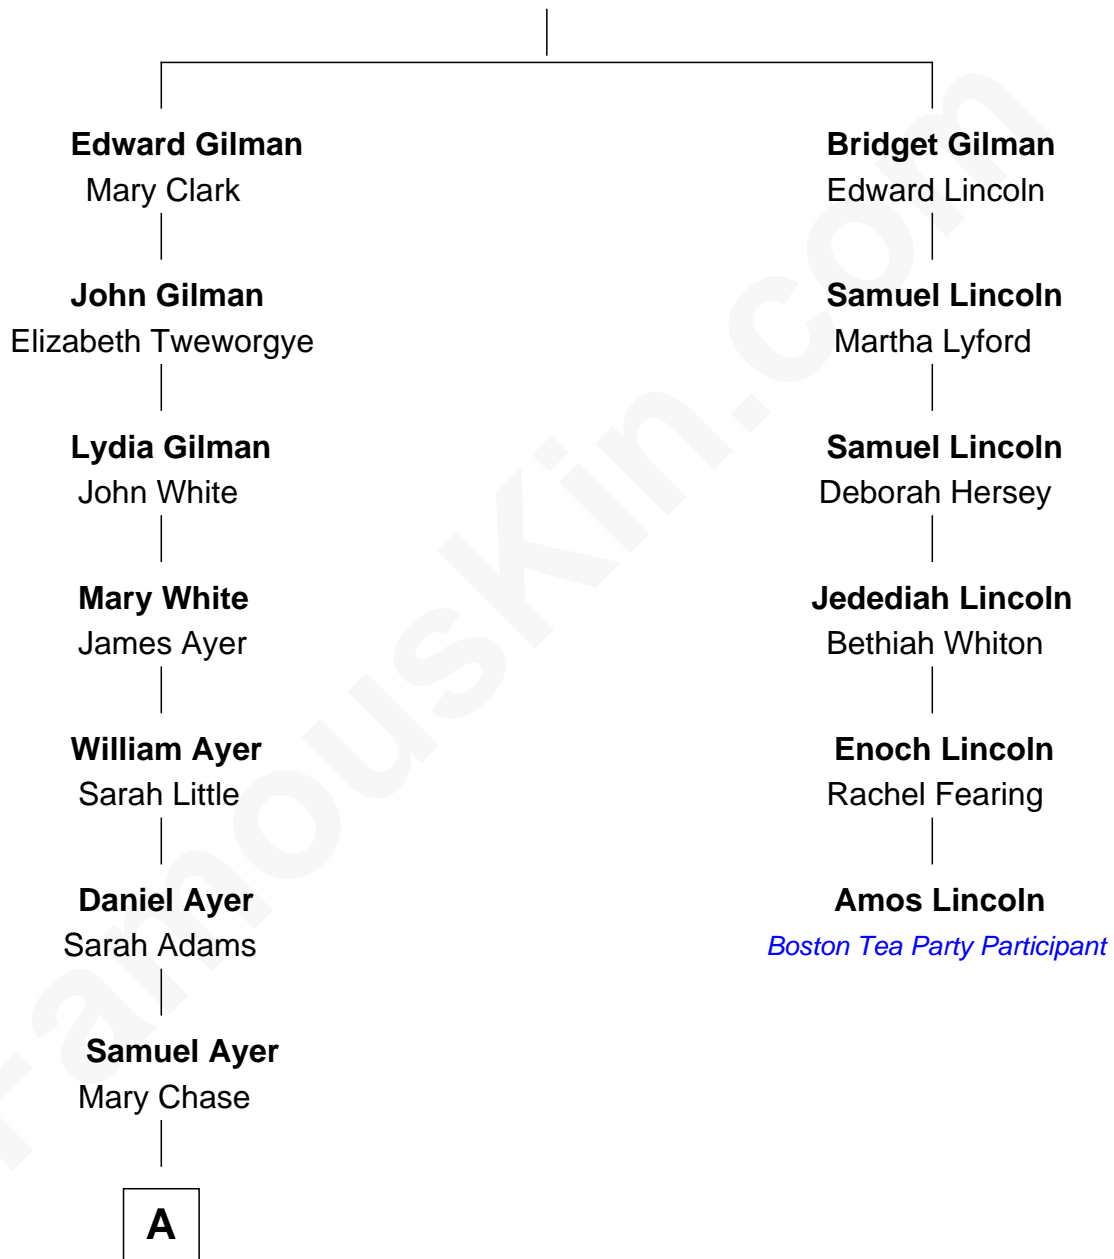

FamousKin.com Relationship Chart of

Gerald Ford

38th U.S. President

5th cousin 6 times removed of

Amos Lincoln

Boston Tea Party Participant

Edward Gilman

A

—
John Varnum Ayer
Elida Vanderburgh Manney

—
George Manney Ayer
Amy Gridley Butler

—
Adele Augusta Ayer
Levi Addison Gardner

—
Dorothy Ayer Gardner
Leslie Lynch King

—
Gerald Ford
38th U.S. President

FamousKin.com