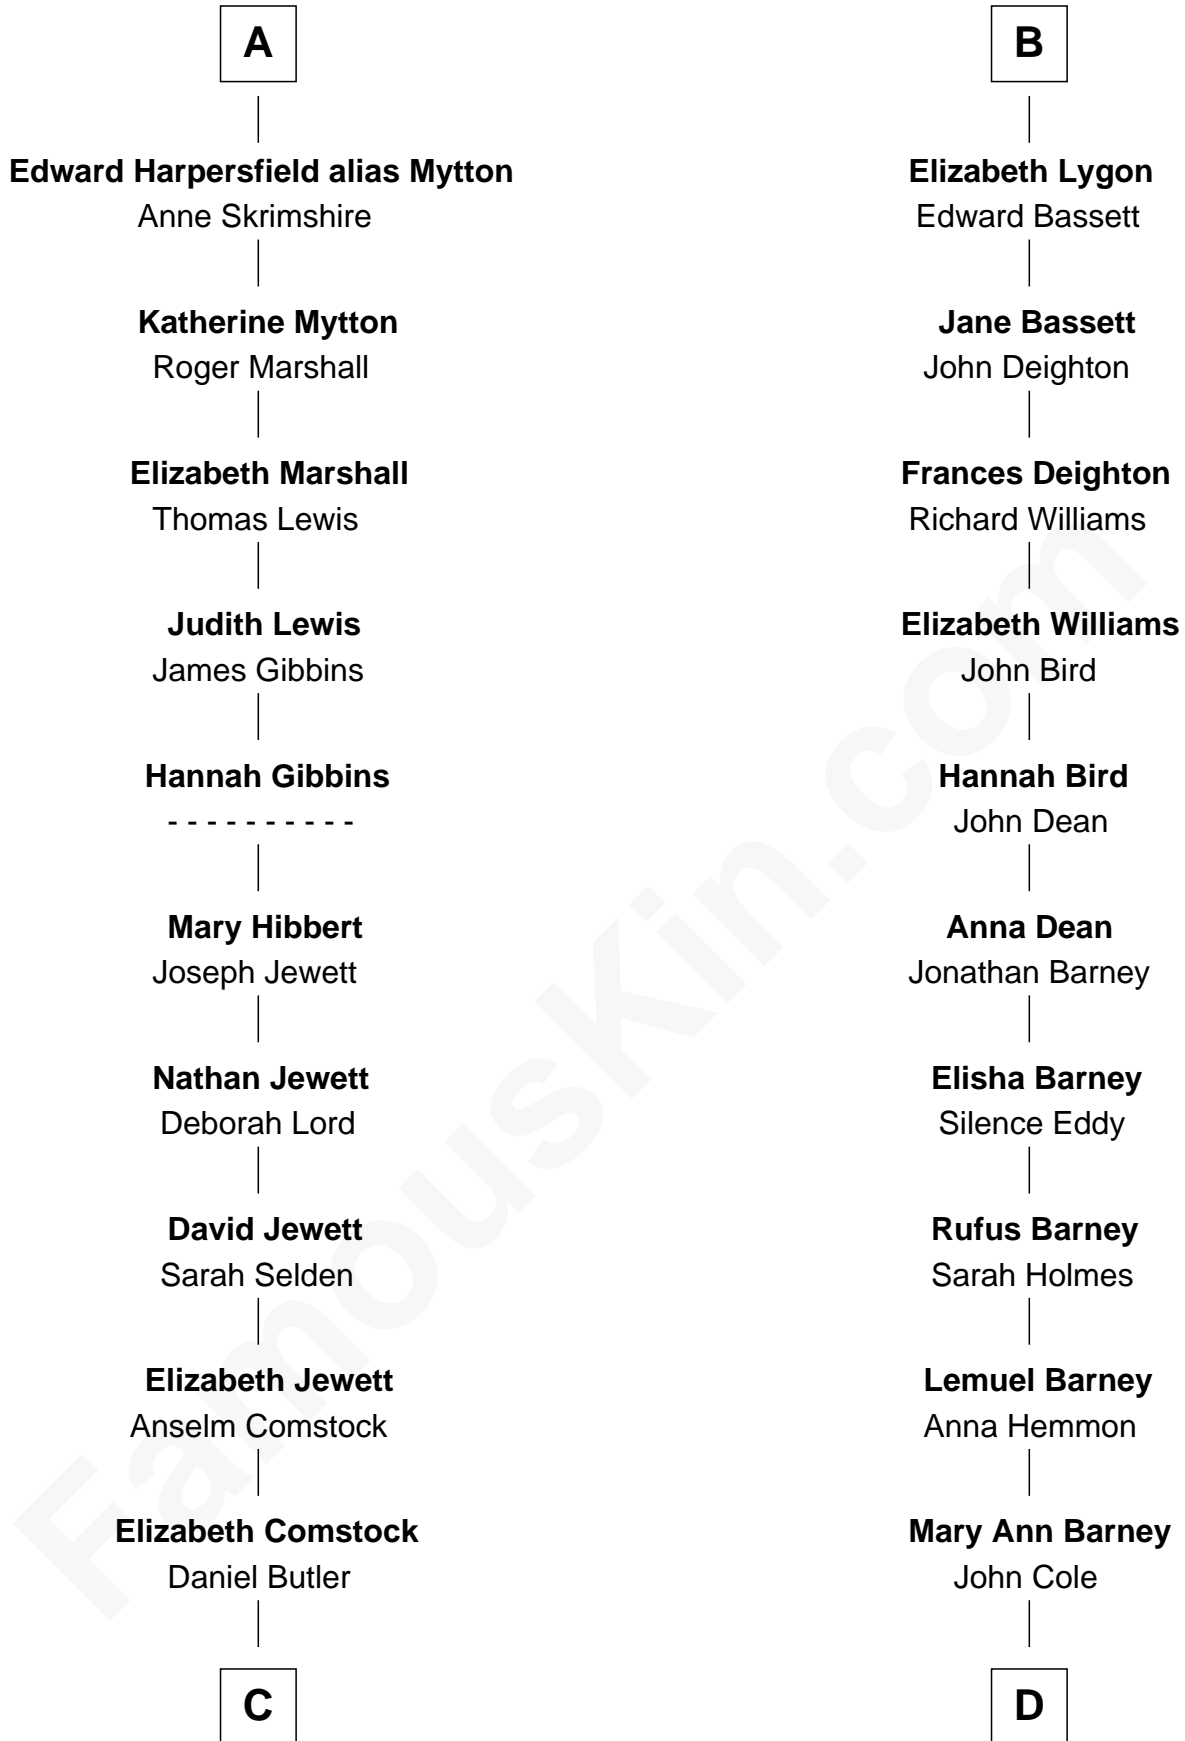

# FamousKin.com Relationship Chart of

**Gerald Ford**

*38th U.S. President*

21st cousin of

**Michael Lookinland**

*TV Actor*

**Eleanor Plantagenet**

*with husband*  
*Sir John de Beaumont*

*with husband*  
*Richard Fitzalan*

**C**

**George Selden Butler**  
Elizabeth Ely Gridley

**Amy Gridley Butler**  
George Manney Ayer

**Adele Augusta Ayer**  
Levi Addison Gardner

**Dorothy Ayer Gardner**  
Leslie Lynch King

**Gerald Ford**  
*38th U.S. President*

**D**

**Rufus Lemuel Cole**  
Matilda M. Hall

**Nellie M. Cole**  
John Andrew Lookinland

**Orrin Paul Lookinland**  
Madeline Tait

**Paul Russell Lookinland**  
Karen Ruth McKinney